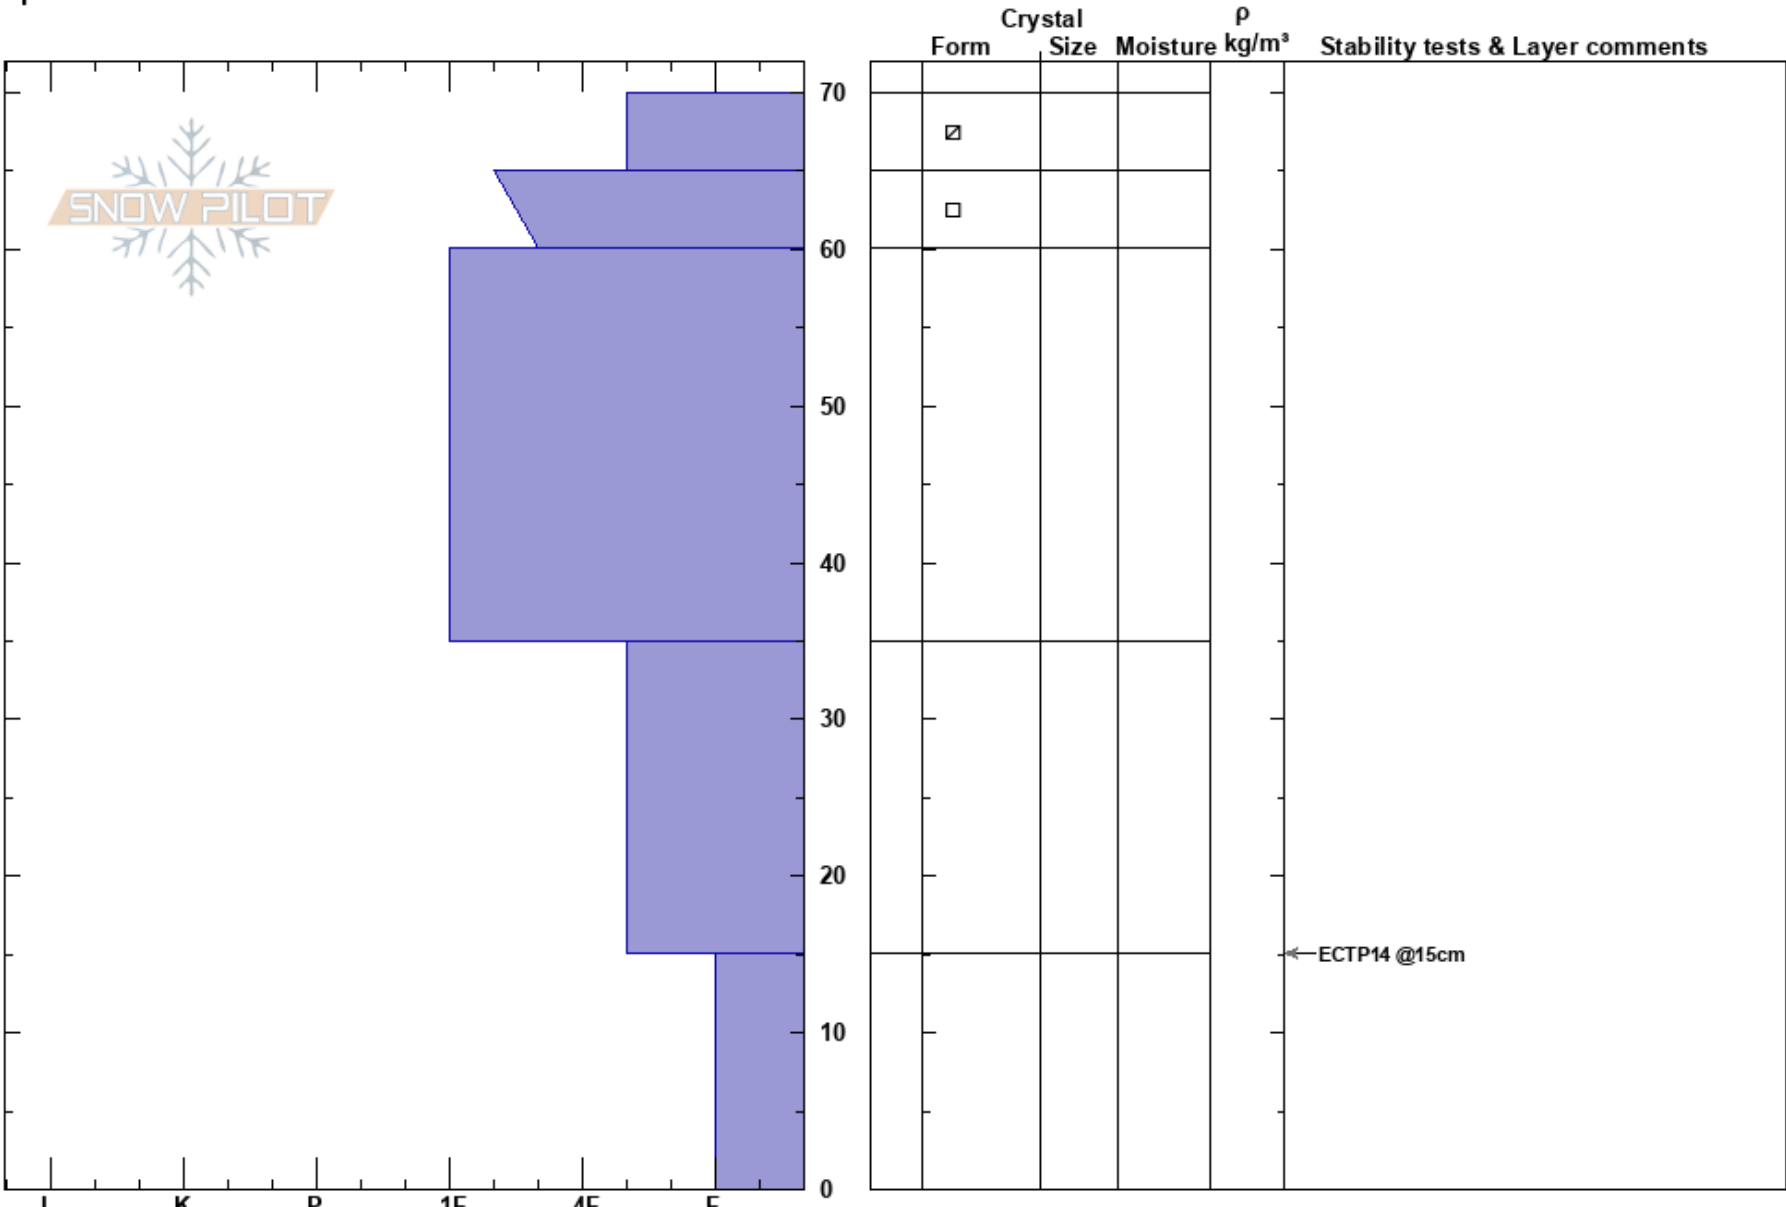

Bald Mt./ east side
 Uinta Range
 UT
 Elevation: 10351 ft
 Aspect: NW
 Specifics:

Ted Scroggin
 12/16/2023 - 11:20am
 Co-ord: 40.70232N, -110.89861W
 Slope Angle: 16°
 Wind Loading:

Stability:
 Air Temperature:
 Sky Cover: FEW
 Precipitation: NO
 Wind: Calm

HS:70

Layer Notes:

Notes: