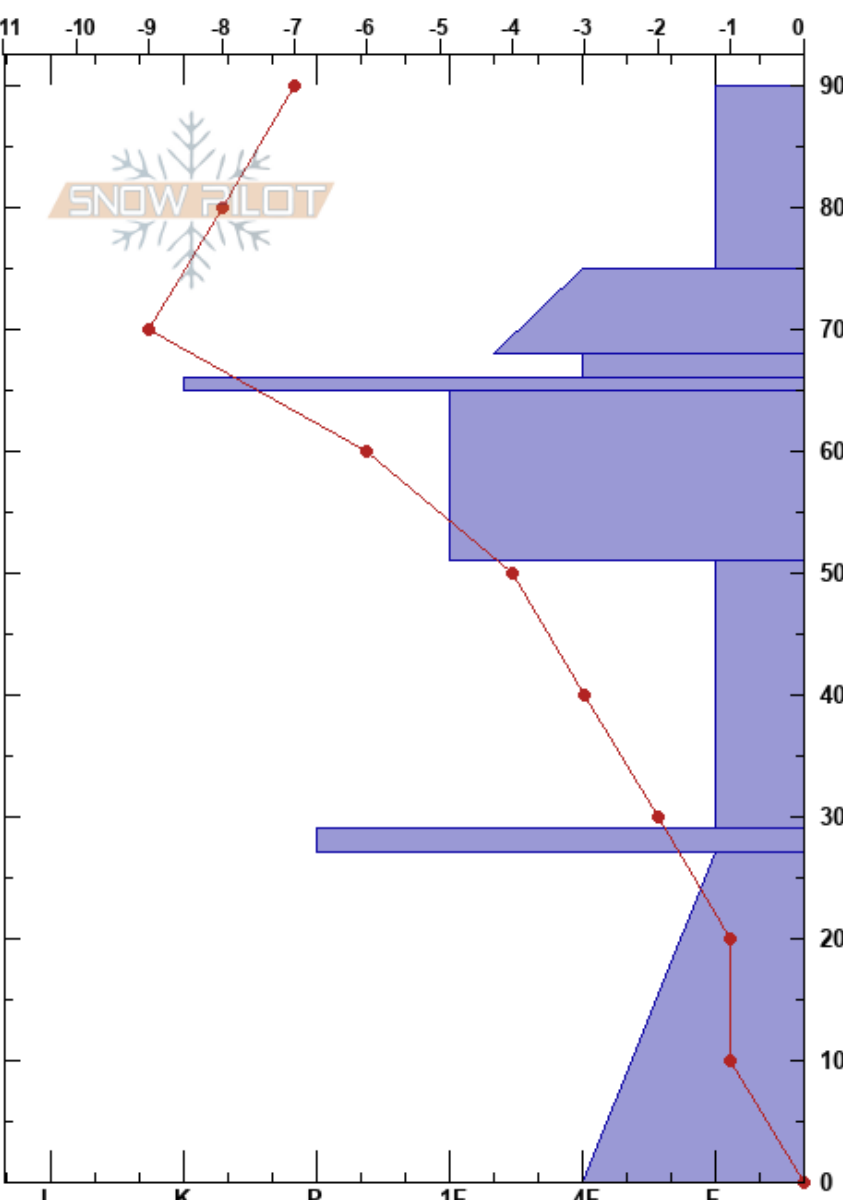

Mt. Elly NE
 Teton Range
 WY
 Elevation: 9100 ft
 Aspect: NE

Nick Braun
 12/16/2023 - 4:00pm
 Co-ord: 43.47911N, -110.94642W
 Slope Angle: 25°
 Wind Loading:

Stability:
 Air Temperature: -3°C
 Sky Cover: CLR
 Precipitation: NO
 Wind: Calm

HS:90
 Layer Notes:
 51-29cm: Problematic layer

Specifics: Pit is adjacent to avalanche: crown; Collapsing, localized

Form	Crystal		Moisture	ρ kg/m ³	Stability tests & Layer comments
	Size				
∇	3				
/	0.5				
☐	0.5-1				
☐	1				
■					
●	0.5				
☐	1-2	D			← ECTP19 @51cm ← ECTP15 @51cm
■					
⊖	1-2	M			

Notes: Pit dug +/- 50' above crown of remotely triggered avalanche from 12/5