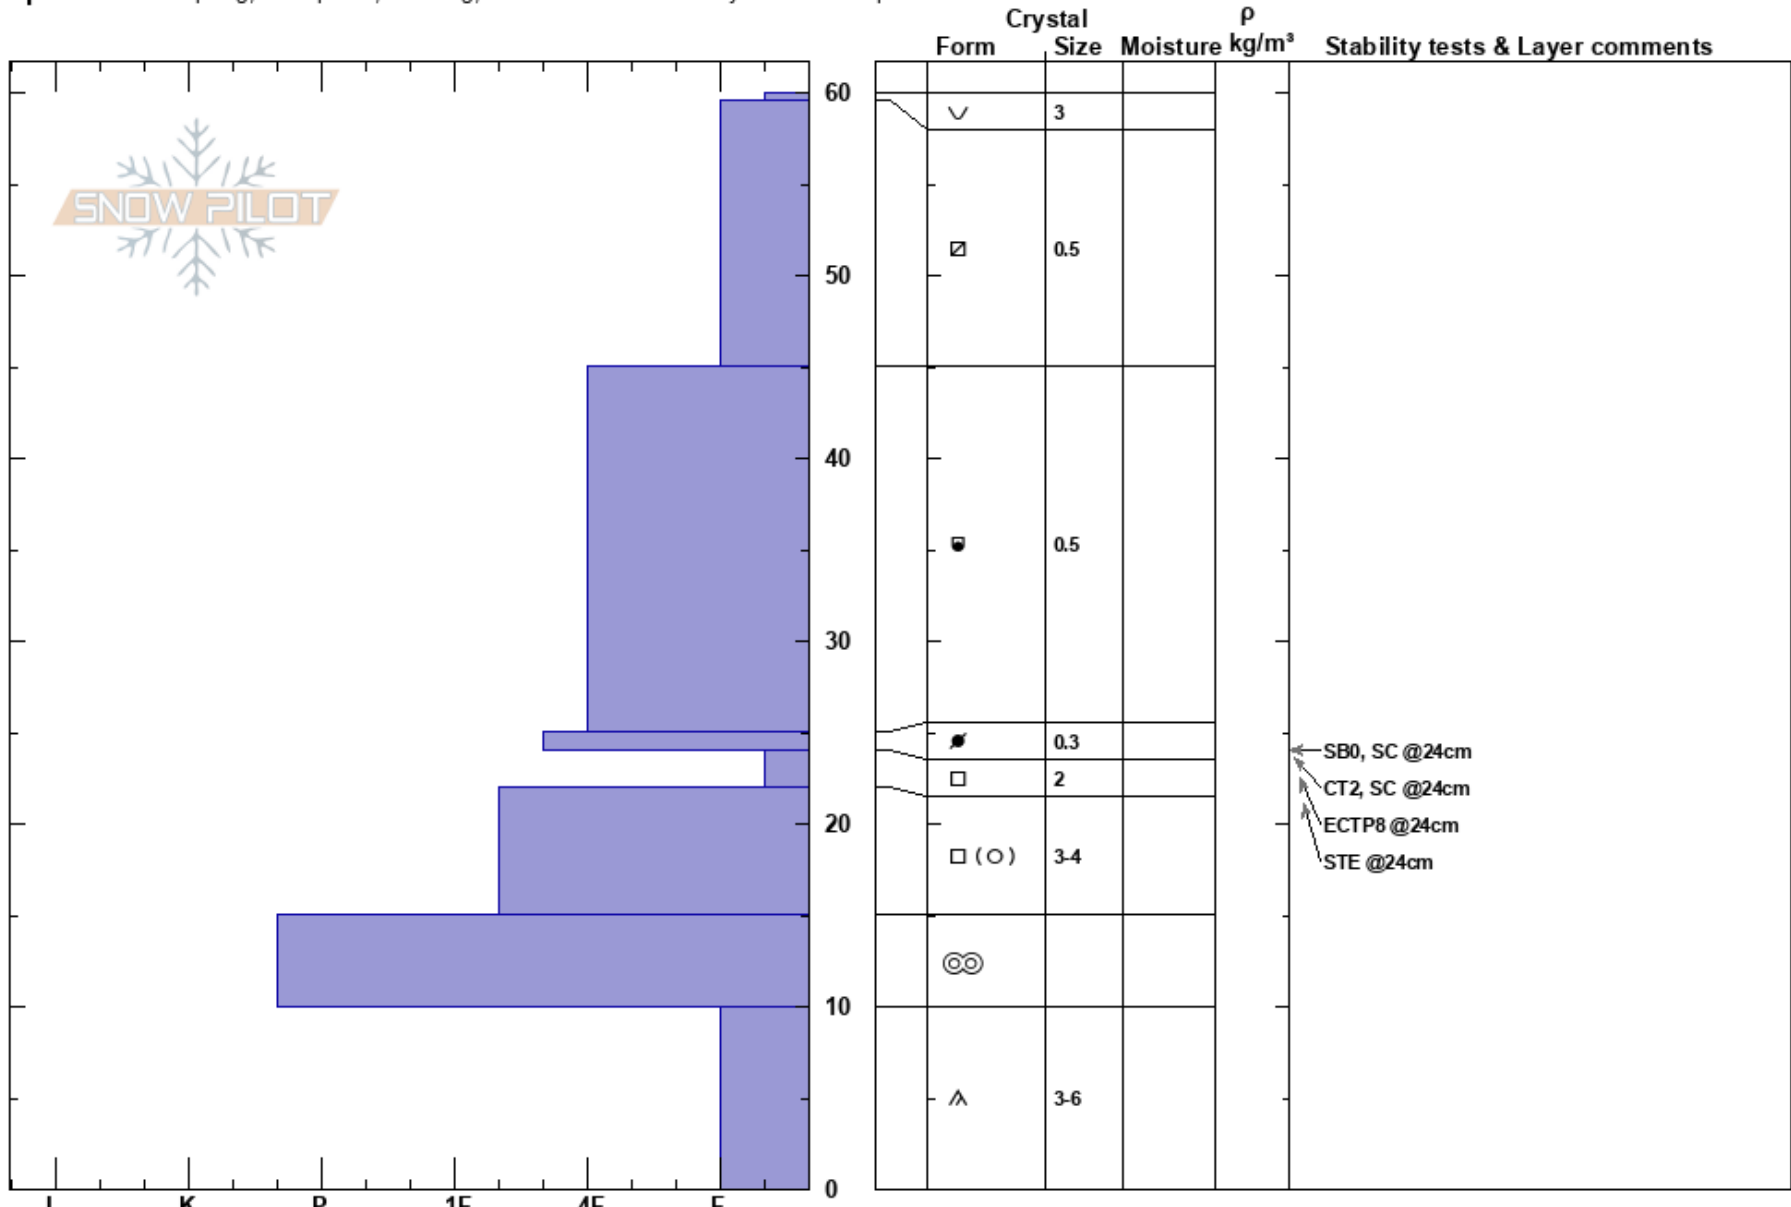

Lazy Susan  
 Bridger Range  
 MT  
 Elevation: 8486 ft  
 Aspect: 45°

peter carse  
 12/16/2023 - 12:30pm  
 Co-ord: 45.82690N, -110.93185W  
 Slope Angle: 30°  
 Wind Loading: no

Stability:  
 Air Temperature: 2°C  
 Sky Cover: BKN  
 Precipitation: NO  
 Wind: W Light Breeze

HS:60  
 PF:45  
 PS:25  
 24-22cm: Problematic layer

Specifics: Collapsing, widespread; Cracking; Recent avalanche activity on similar slopes

Notes: Location 30' from ridge top. Richardson 2022 Numerical Score: 2