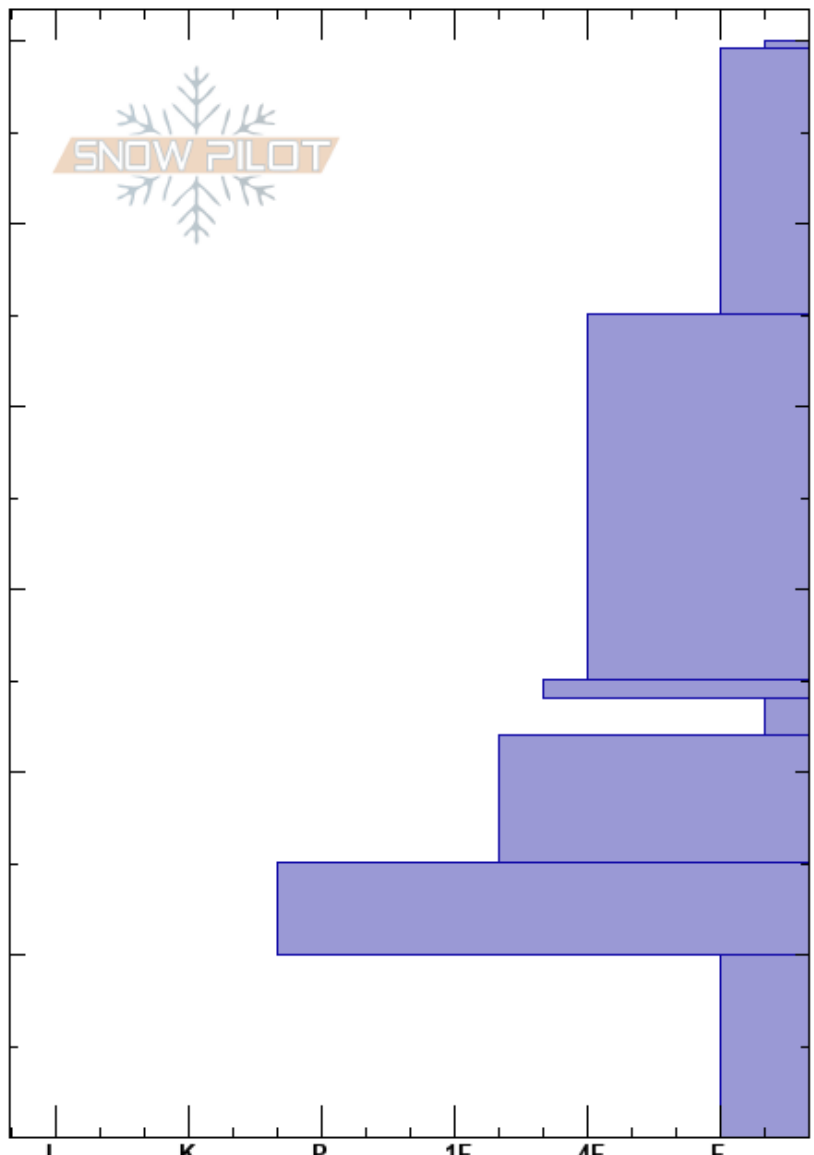

Lazy Susan  
 Bridger Range  
 MT  
 Elevation: 8486 ft  
 Aspect: 45°

peter carse  
 12/16/2023 - 12:30pm  
 Co-ord: 45.82690N, -110.93185W  
 Slope Angle: 30°  
 Wind Loading: no

Stability:  
 Air Temperature: 2°C  
 Sky Cover: BKN  
 Precipitation: NO  
 Wind: W Light Breeze

HS:60  
 PF:45  
 PS:25  
 24-22cm: Problematic layer

Specifics: Collapsing, widespread; Cracking; Recent avalanche activity on similar slopes

Crystal Form	Crystal Size	Moisture	$\rho$ kg/m <sup>3</sup>	Stability tests & Layer comments
∨	3			
⊠	0.5			
⊠	0.5			
⊠	0.3			
□	2			
□ (○)	3-4			SB0, SC @24cm CT2, SC @24cm ECTP8 @24cm STE @24cm
⊙				
∧	3-6			

Notes: Location 30' from ridge top. Richardson 2022 Numerical Score: 2