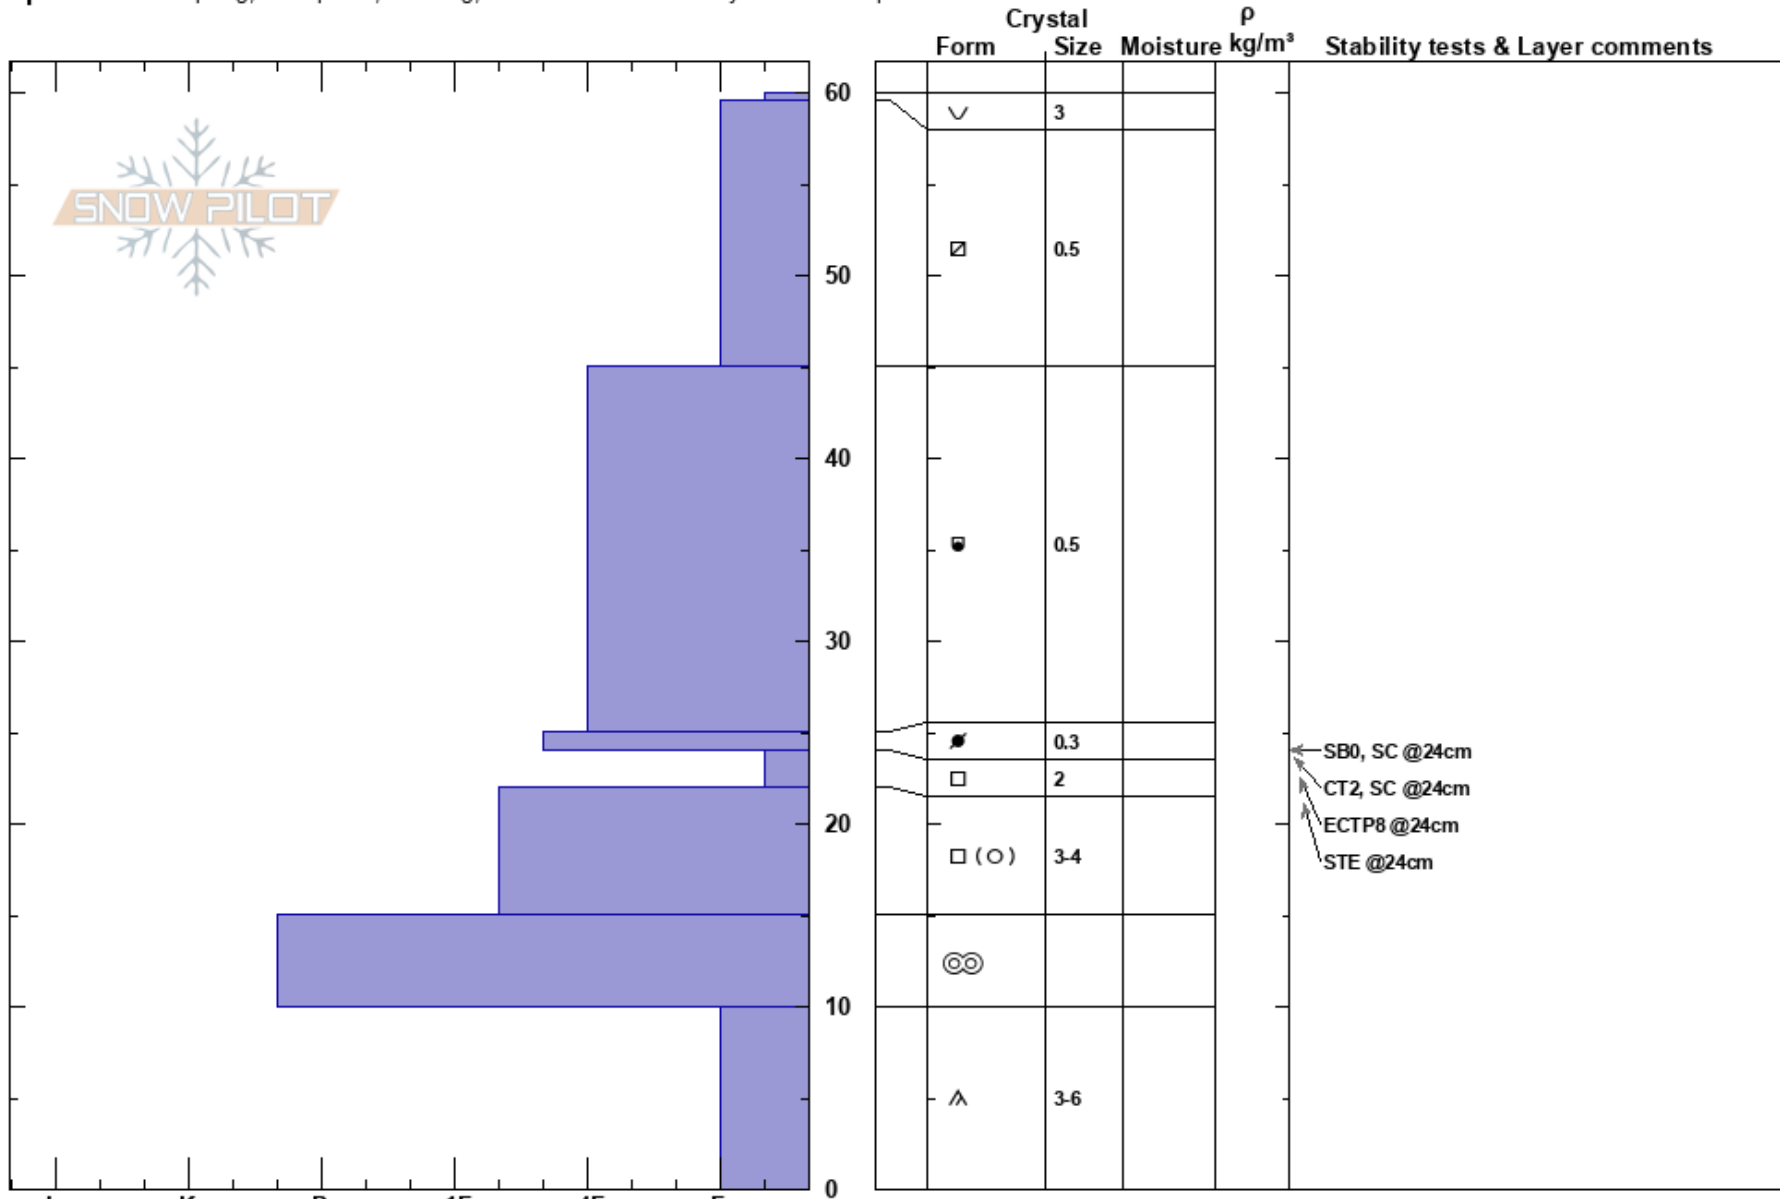

Lazy Susan
 Bridger Range
 MT
 Elevation: 8486 ft
 Aspect: 45°

peter carse
 12/16/2023 - 12:30pm
 Co-ord: 45.82690N, -110.93185W
 Slope Angle: 30°
 Wind Loading: no

Stability:
 Air Temperature: 2°C
 Sky Cover: BKN
 Precipitation: NO
 Wind: W Light Breeze

HS:60
 PF:45
 PS:25
 24-22cm: Problematic layer

Specifics: Collapsing, widespread; Cracking; Recent avalanche activity on similar slopes

Notes: Location 30' from ridge top. Richardson 2022 Numerical Score: 2