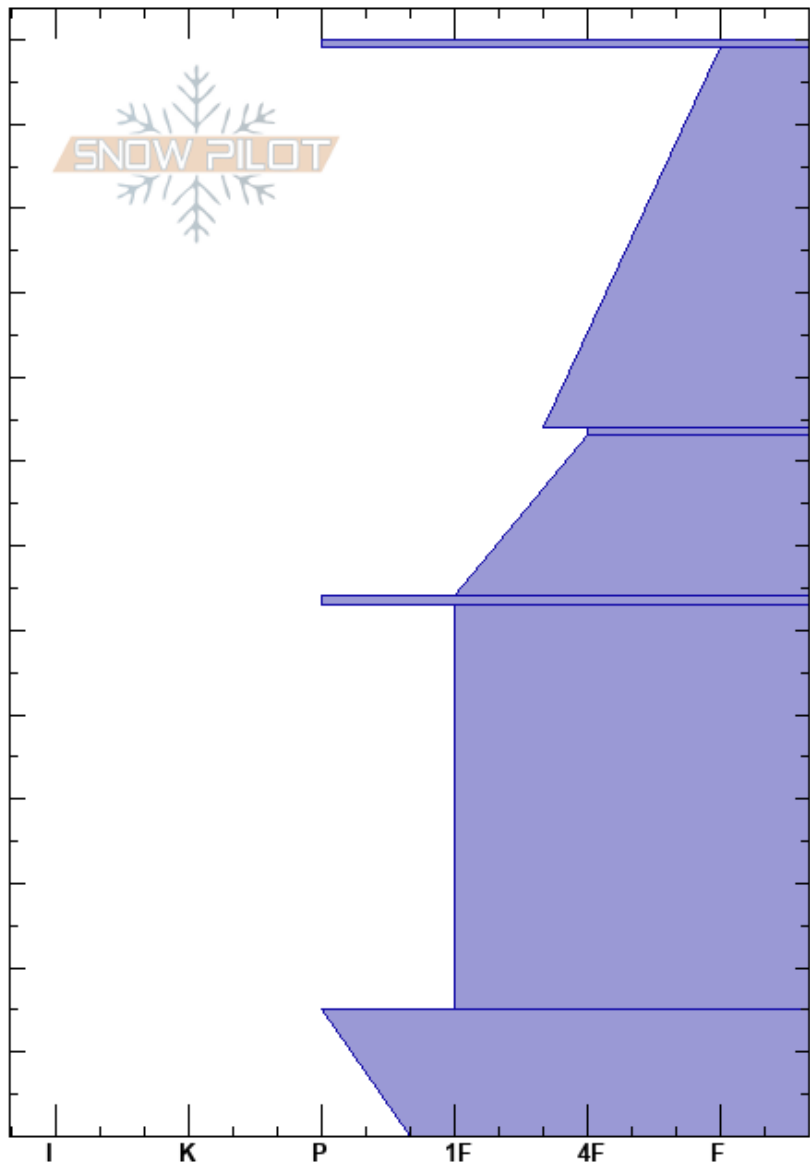

Lowboy Right Side
 Teton Range
 WY
 Elevation: 2868 m
 Aspect: N

Daniel Nagy
 12/16/2023 - 9:30am
 Co-ord: 43.77753N, -110.93229W
 Slope Angle: 44°
 Wind Loading: no

Stability: Good HS:130 Layer Notes:
 Air Temperature:
 Sky Cover: CLR
 Precipitation: NO
 Wind: SE Calm

Specifics: Pit dug in a Ski Area; Ski tracks on slope; We skied slope

Height (cm)	Crystal		Moisture	ρ kg/m ³	Stability tests & Layer comments
	Form	Size			
130	V	0.5			
120-130	⊙⊙				
100-120	/ (□)	0.5-1			
80-100	V	0.5-1			← ECTN28 @84cm
70-80	B	0.5			
60-70	⊙⊙				← CT30, Q3 @64cm ← ECTN30 @64cm
40-60	□	2			
10-40	⊙⊙				