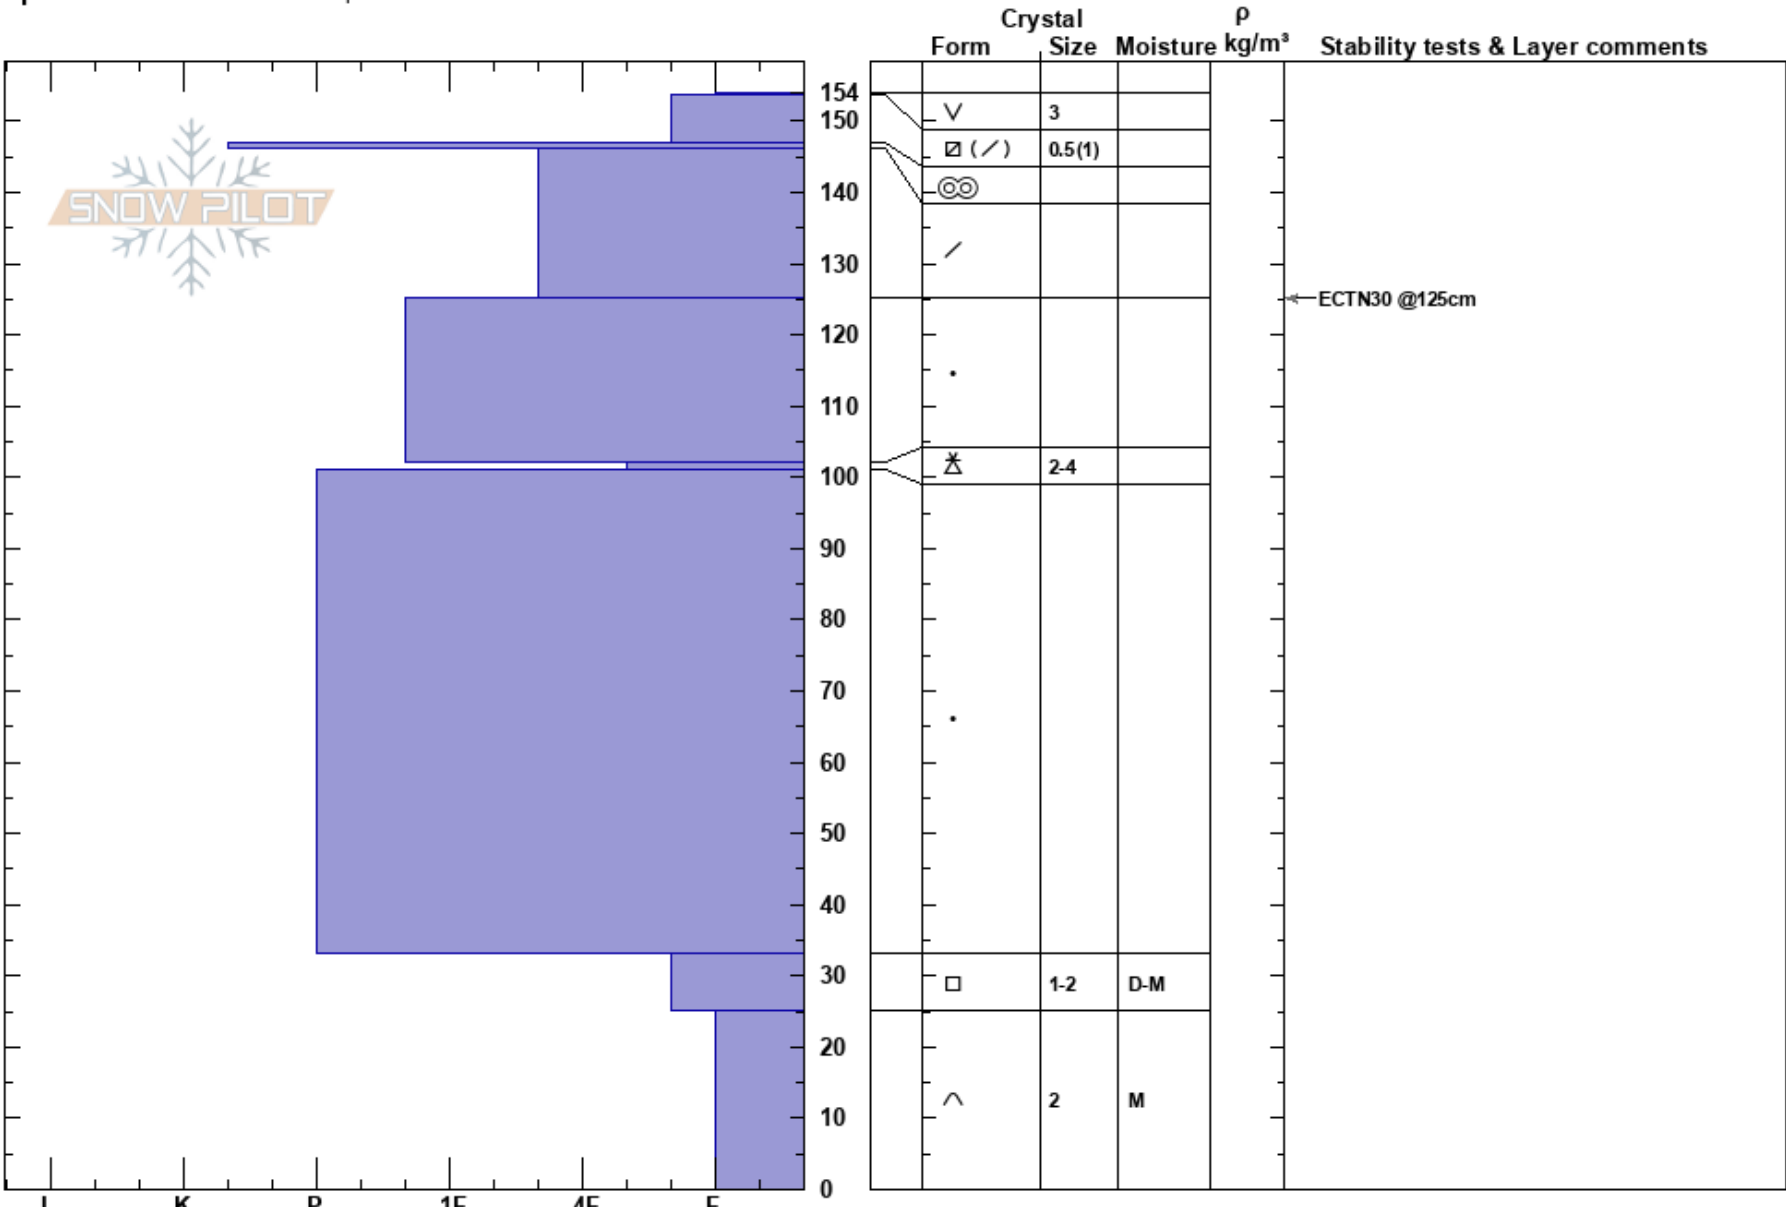

Sheep Pass
Teton Range
WY
Elevation: 9600 ft
Aspect: 120°
Specifics: We snowmobiled slope

Frank Carus
12/15/2023 - 1:00pm
Co-ord: 42.61510N, -110.76320W
Slope Angle: 28°
Wind Loading: no

Stability:
Air Temperature: -1°C
Precipitation: NO
Wind: Calm
HS: 154
PF: 45 33-25cm: Problematic layer
Sky Cover: CLR

Notes: No signs of instability and only one natural avalanche under a steep rocky area at 9800' observed. Good stability though steep rock areas with a thinner snowpack are likely to be unstable.