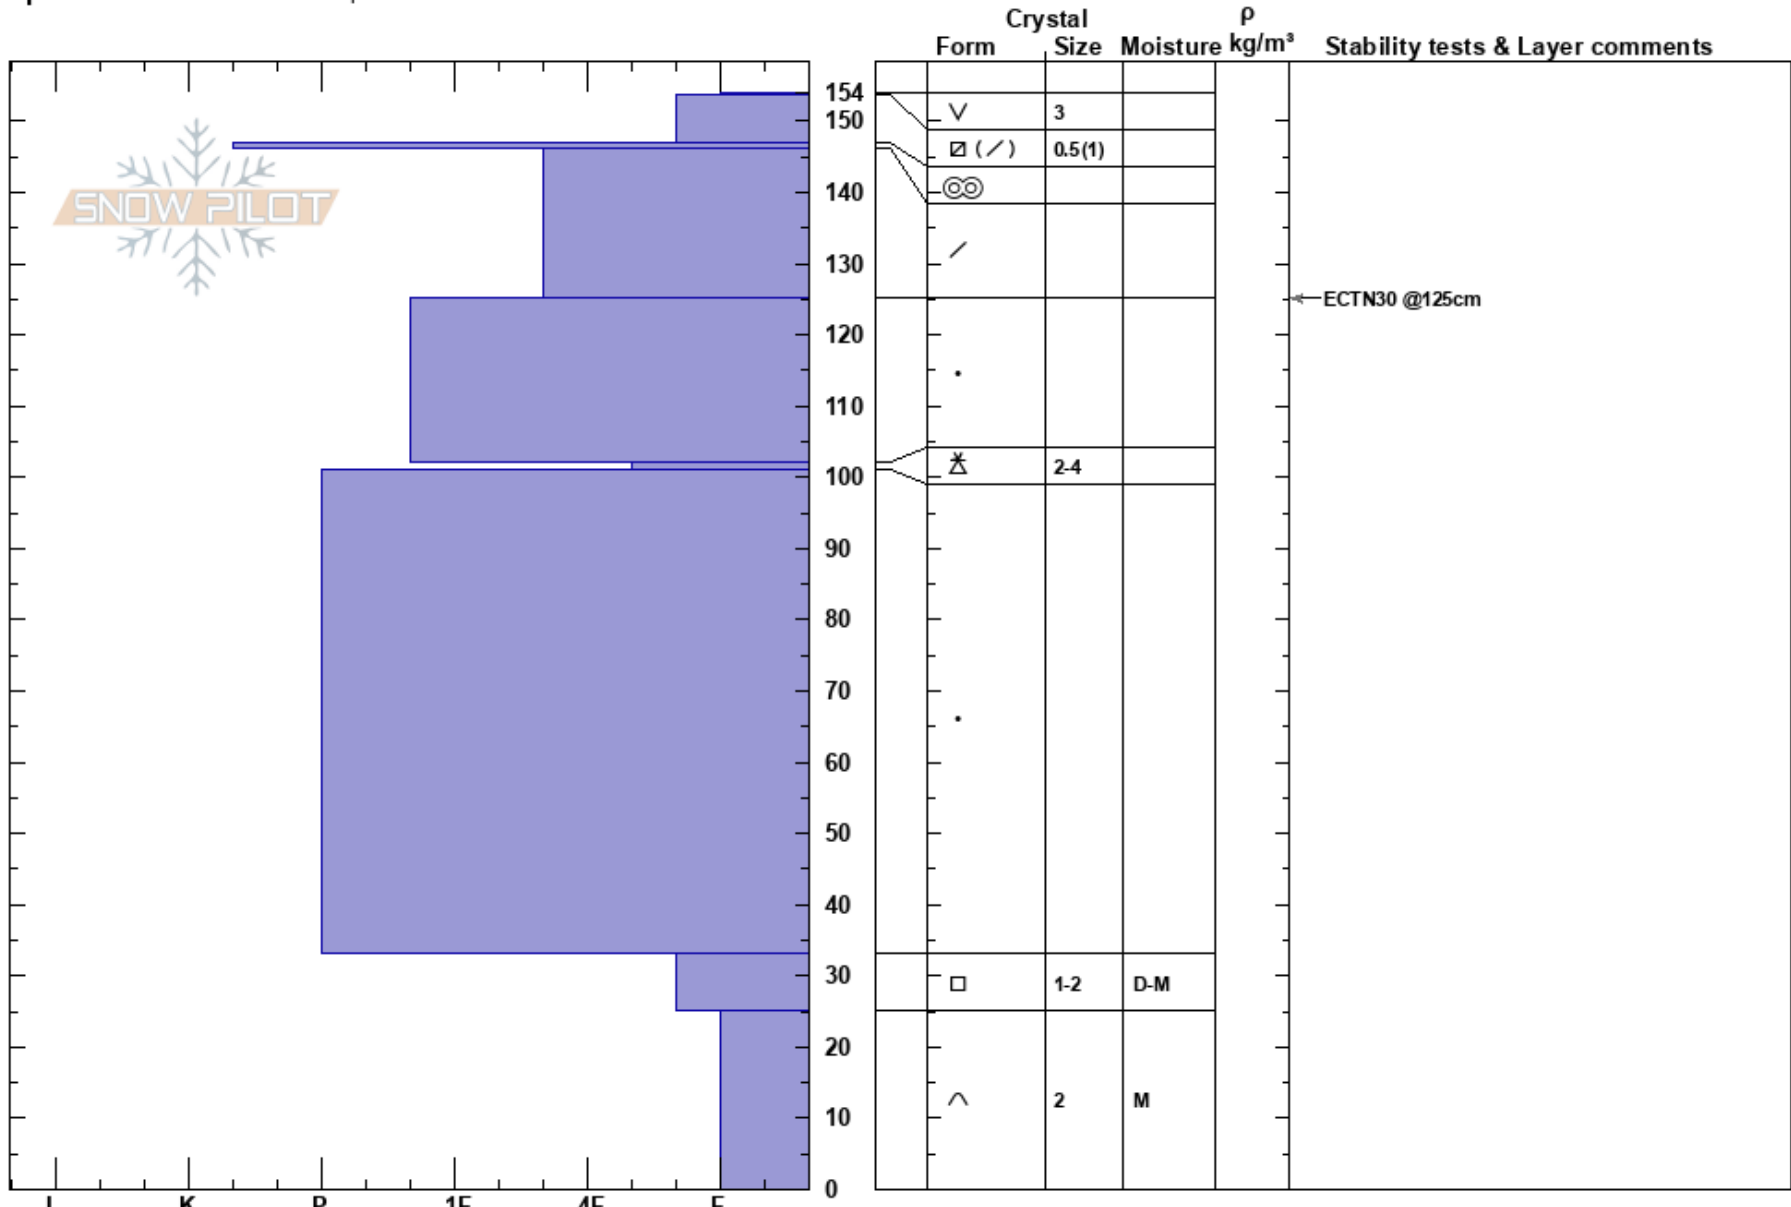

Sheep Pass
Teton Range
WY
Elevation: 9600 ft
Aspect: 120°
Specifics: We snowmobiled slope

Frank Carus
12/15/2023 - 1:00pm
Co-ord: 42.61510N, -110.76320W
Slope Angle: 28°
Wind Loading: no

Stability:
Air Temperature: -1°C
Precipitation: NO
Wind: Calm
HS: 154
PF: 45 33-25cm: Problematic layer
Layer Notes:

Notes: No signs of instability and only one natural avalanche under a steep rocky area at 9800' observed. Good stability though steep rock areas with a thinner snowpack are likely to be unstable.