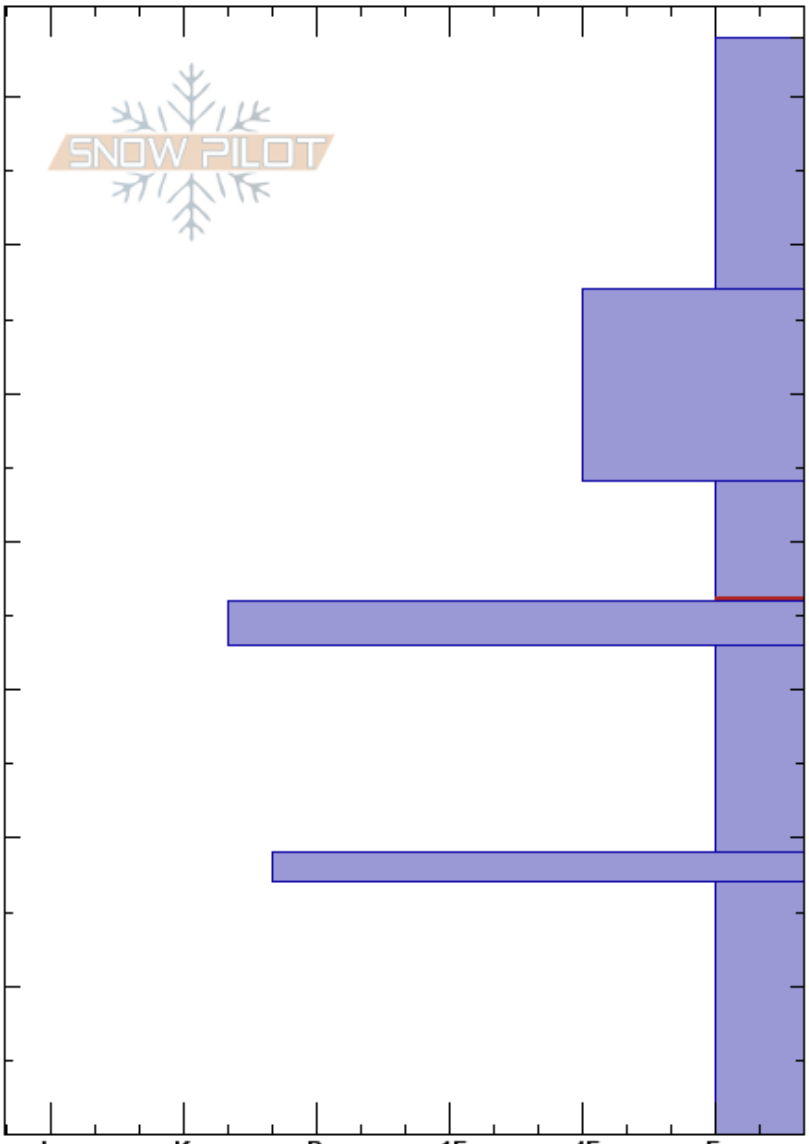

Lower Lionhead E  
 Lionhead Range  
 MT  
 Elevation: 8600 ft  
 Aspect: 72°  
 Specifics:

Zach Peterson  
 12/15/2023 - 12:30pm  
 Co-ord: 44.73869N, -111.32001W  
 Slope Angle: 15°  
 Wind Loading: no

Stability:  
 Air Temperature:  
 Sky Cover: CLR  
 Precipitation: NO  
 Wind: Calm

HS:74  
 Layer Notes:  
 44-36cm: Problematic layer

Height (m)	Crystal		Moisture	$\rho$ kg/m <sup>3</sup>	Stability tests & Layer comments
	Form	Size			
74	∇	10			
70					
60	/				
50	/				
40	□	2			
36	⊙(□)				← ECTP12 @36cm
30	□	2.4			
20	⊙(□)				
10	□	2.4			
0					