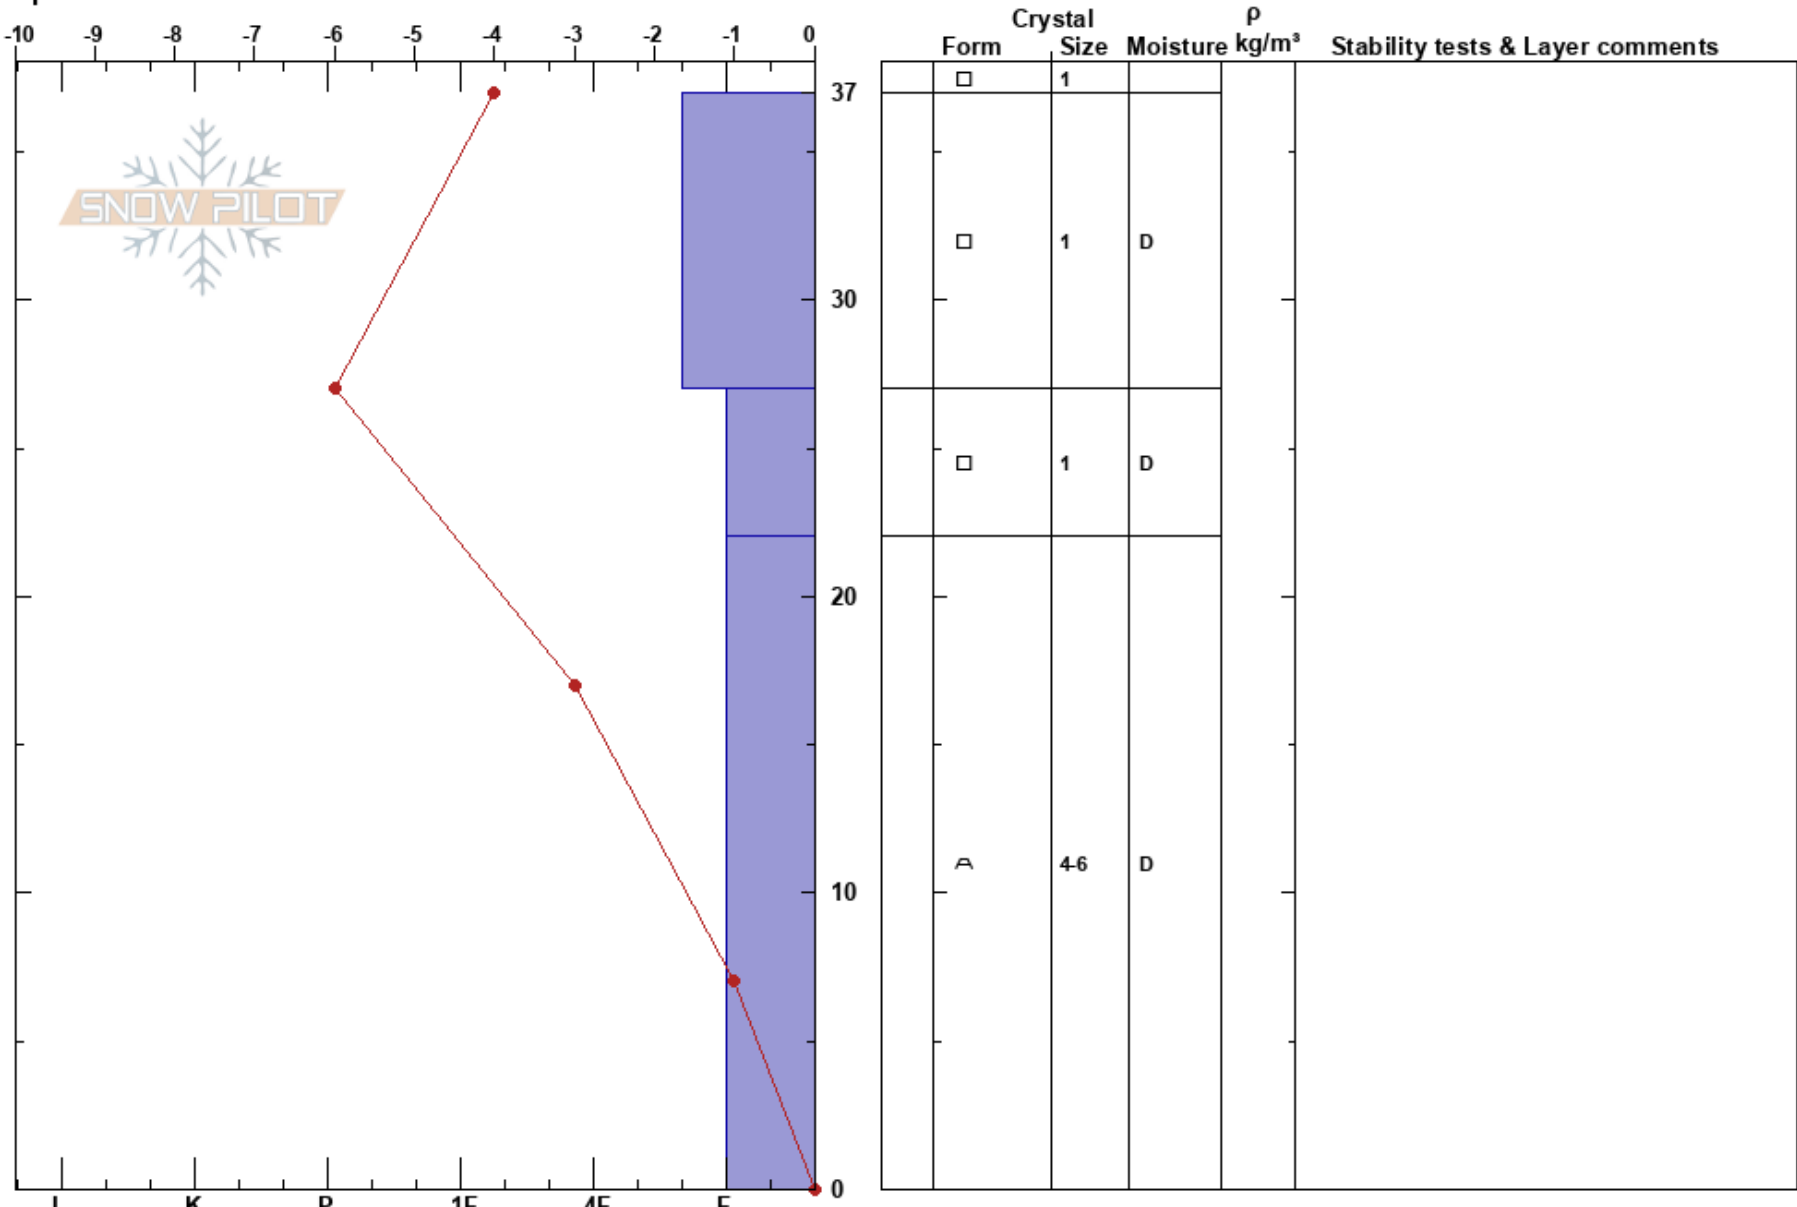

Tioga Grid Point  
 Eastern Sierra Nevada  
 CA  
**Elevation:** 9816 ft  
**Aspect:** N  
**Specifics:**

Clancy Nelson  
 12/15/2023 - 10:00am  
**Co-ord:** 37.93497N, -119.25653E  
**Slope Angle:** 15°  
**Wind Loading:**

**Stability:**  
**Air Temperature:** 6°C  
**Sky Cover:** BKN  
**Precipitation:** NO  
**Wind:** Calm

**Layer Notes:**

**Notes:** Sheltered, near treeline. Grid point is near Bennettville off Saddlebag Lake Rd Intersection.