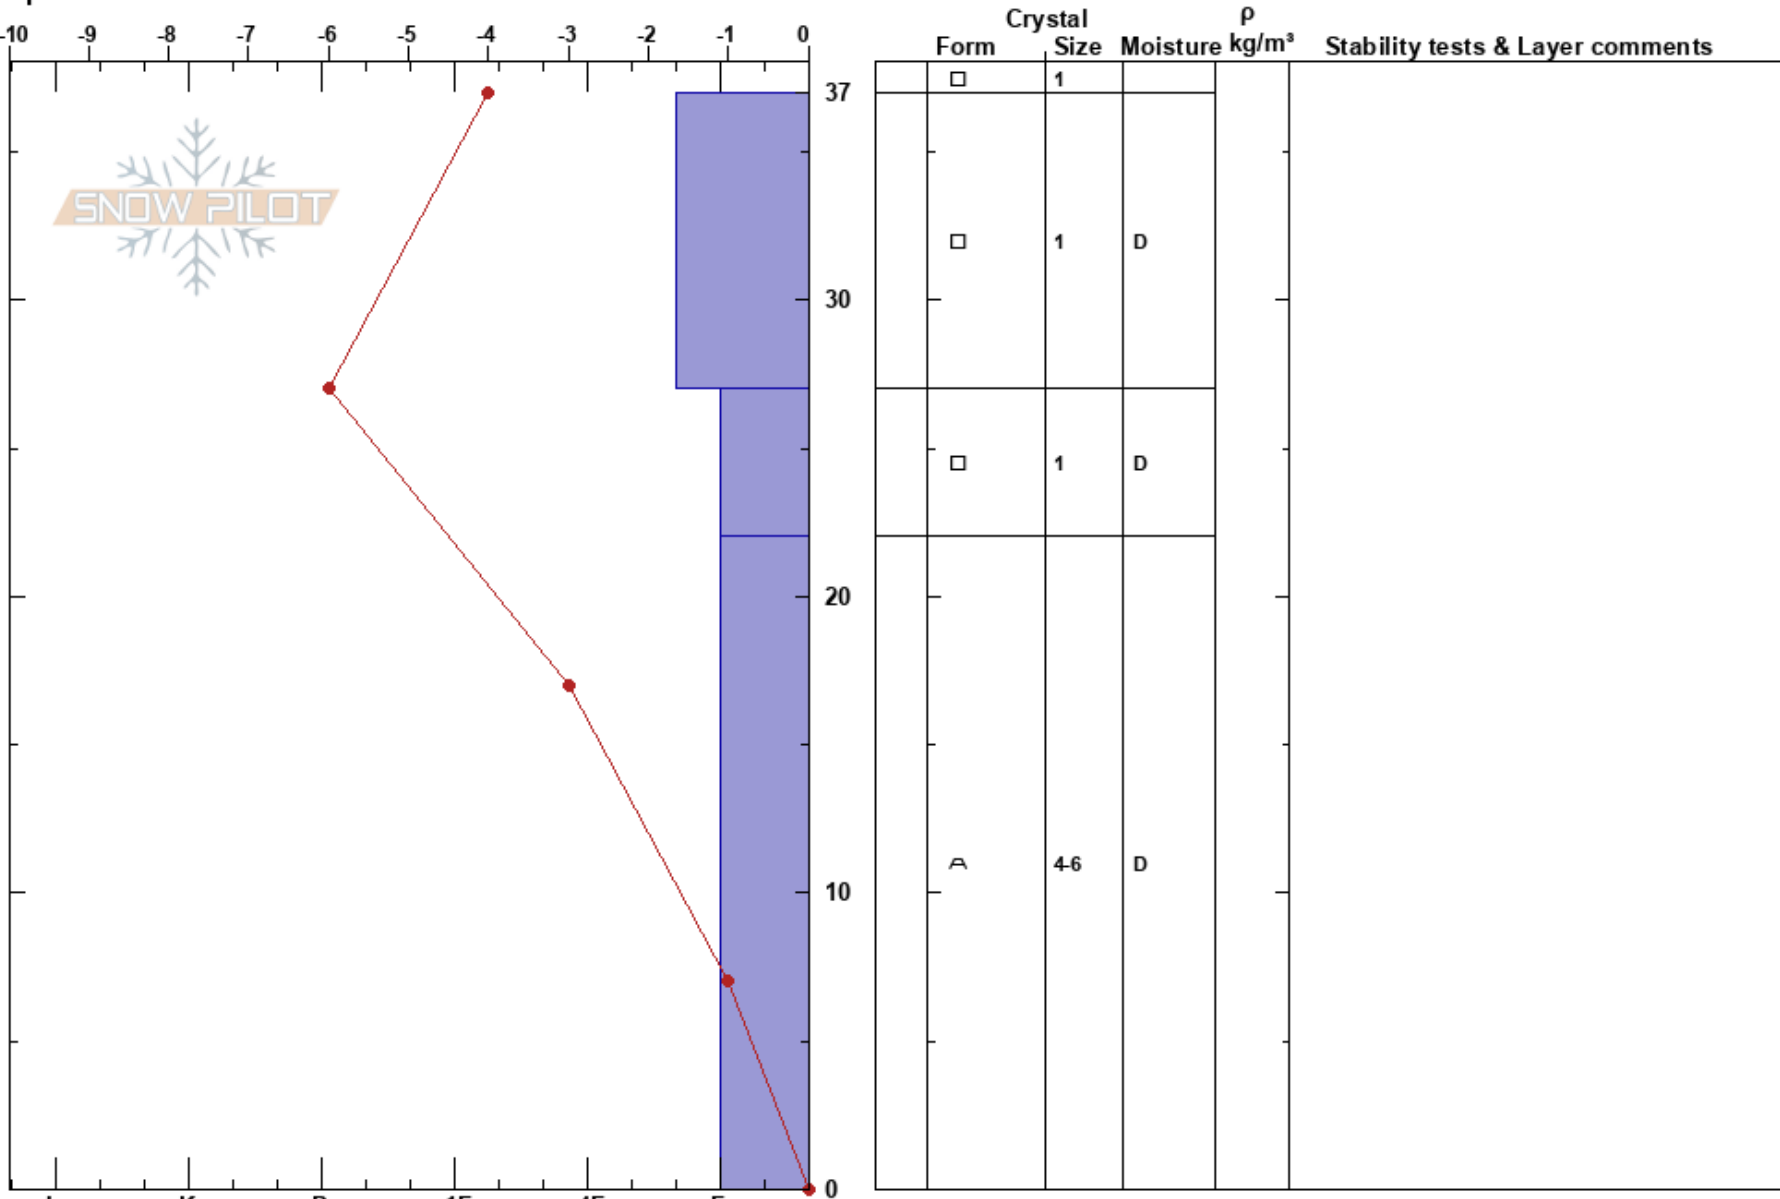

Tioga Grid Point
 Eastern Sierra Nevada
 CA
 Elevation: 9816 ft
 Aspect: N
 Specifics:

Clancy Nelson
 12/15/2023 - 10:00am
 Co-ord: 37.93497N, -119.25653E
 Slope Angle: 15°
 Wind Loading:

Stability:
 Air Temperature: 6°C
 Sky Cover: BKN
 Precipitation: NO
 Wind: Calm

HS:37
 PF:30
 Layer Notes:

Notes: Sheltered, near treeline. Grid point is near Bennettville off Saddlebag Lake Rd Intersection.