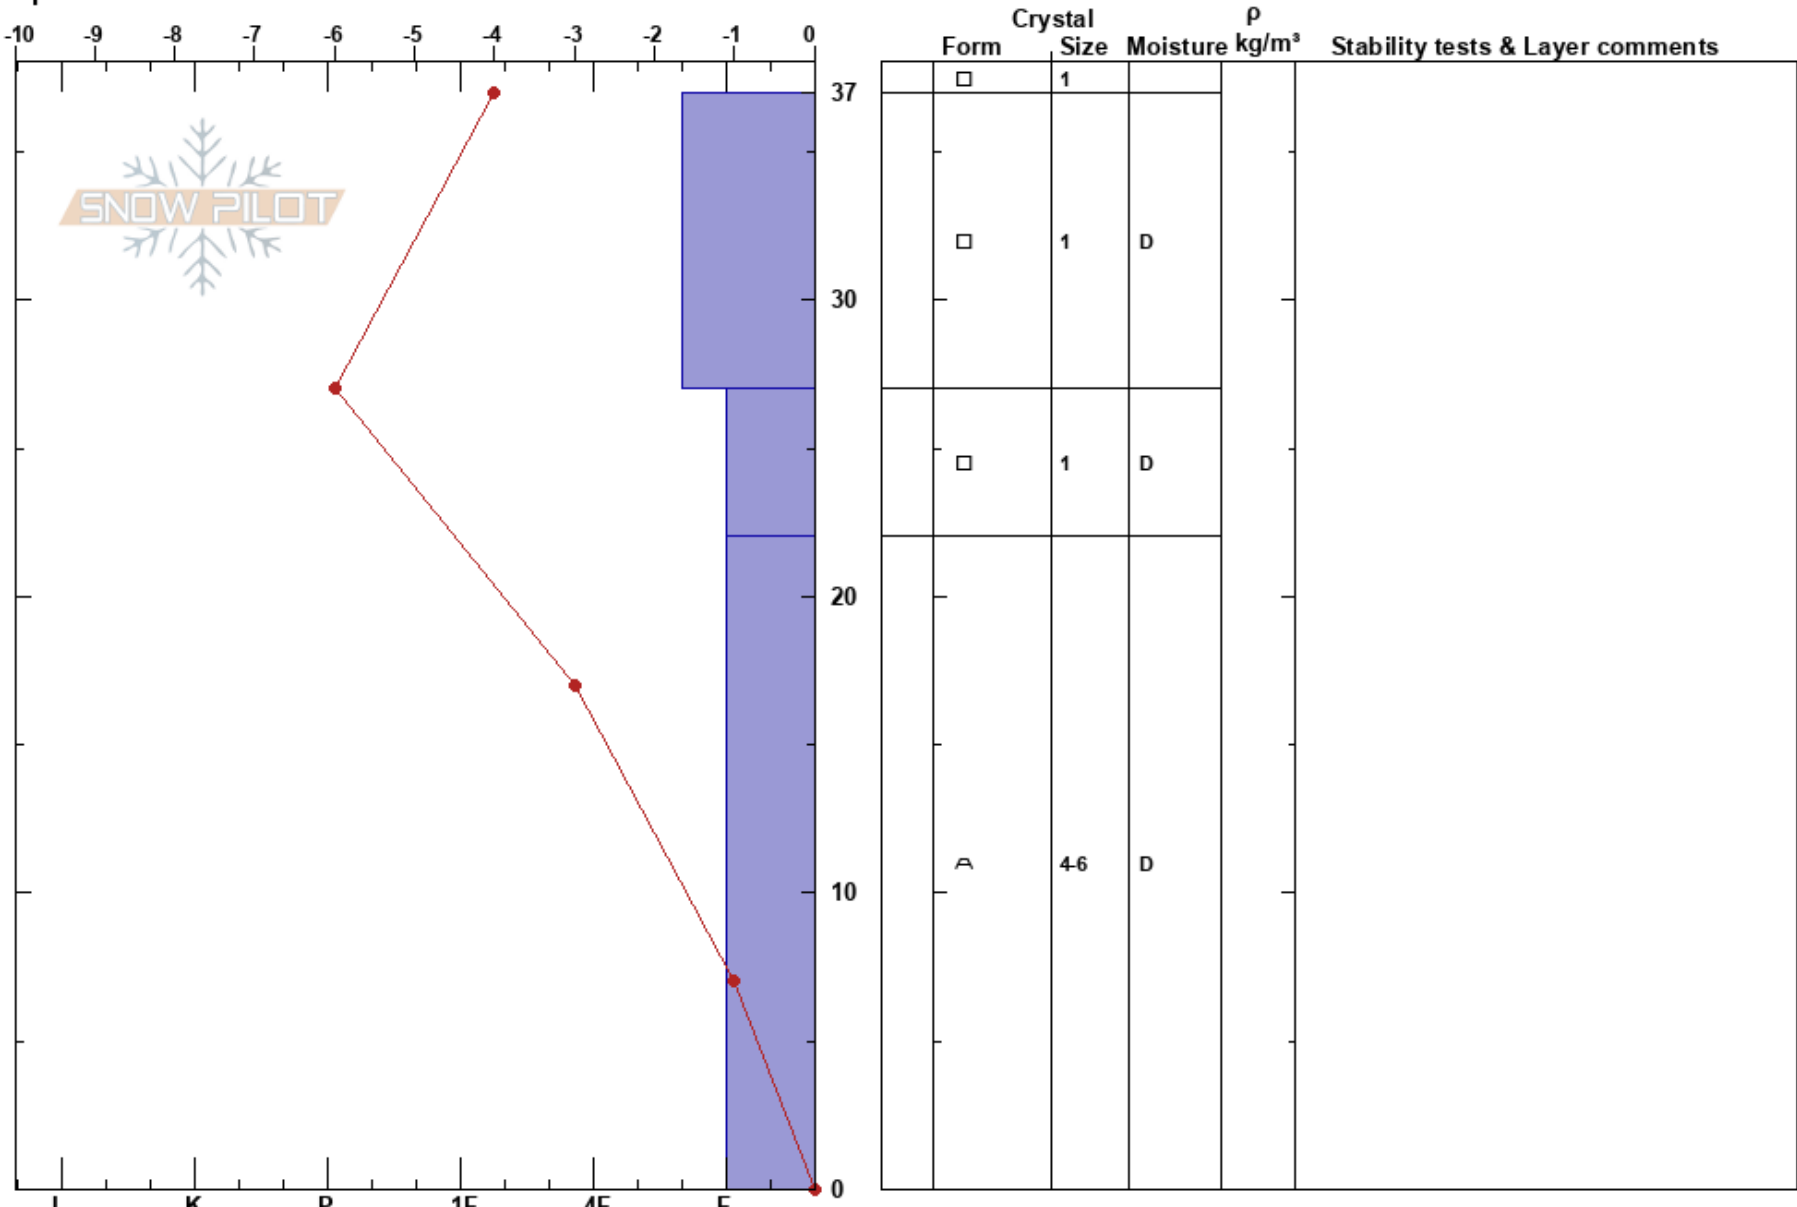

Tioga Grid Point
 Eastern Sierra Nevada
 CA
Elevation: 9816 ft
Aspect: N
Specifics:

Clancy Nelson
 12/15/2023 - 10:00am
Co-ord: 37.93497N, -119.25653E
Slope Angle: 15°
Wind Loading:

Stability:
Air Temperature: 6°C
Sky Cover: BKN
Precipitation: NO
Wind: Calm

Layer Notes:

Notes: Sheltered, near treeline. Grid point is near Bennettville off Saddlebag Lake Rd Intersection.