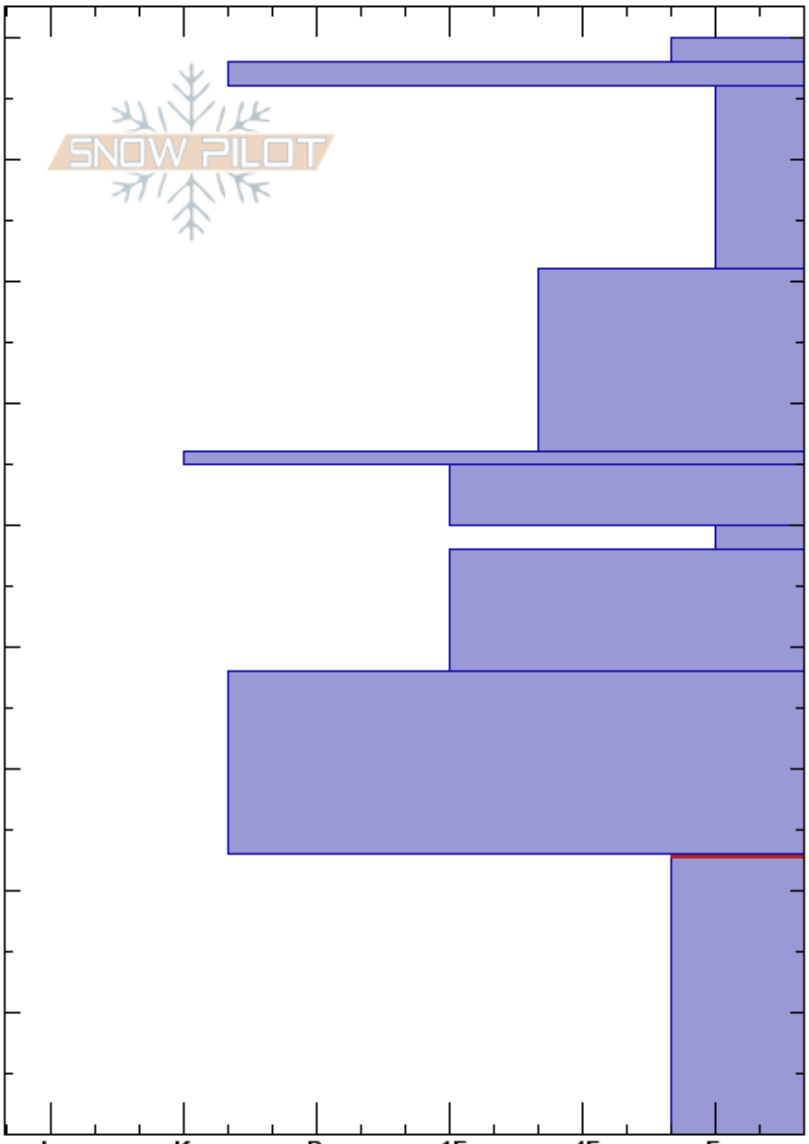

Thanksgiving Bowl Area
 Teton Range
 WY
 Elevation: 8660 ft
 Aspect: SW
 Specifics: Recent avalanche activity on different slopes

Laura Berger
 12/15/2023 - 10:00am
 Co-ord: 43.48758N, -111.03539E
 Slope Angle: 22°
 Wind Loading:

Stability:
 Air Temperature: -6°C
 Sky Cover: CLR
 Precipitation: NO
 Wind: Calm

HS:90
 23-0cm: Problematic layer

Crystal Form	Crystal Size	Moisture	ρ kg/m ³	Stability tests & Layer comments
V	3-5			
-				
.				
⊙				
.				
⊗	2			
⊖				
⊙(□)				
				← CTV, Q2 @ 20cm SC on 25 Taps
□	1-3			