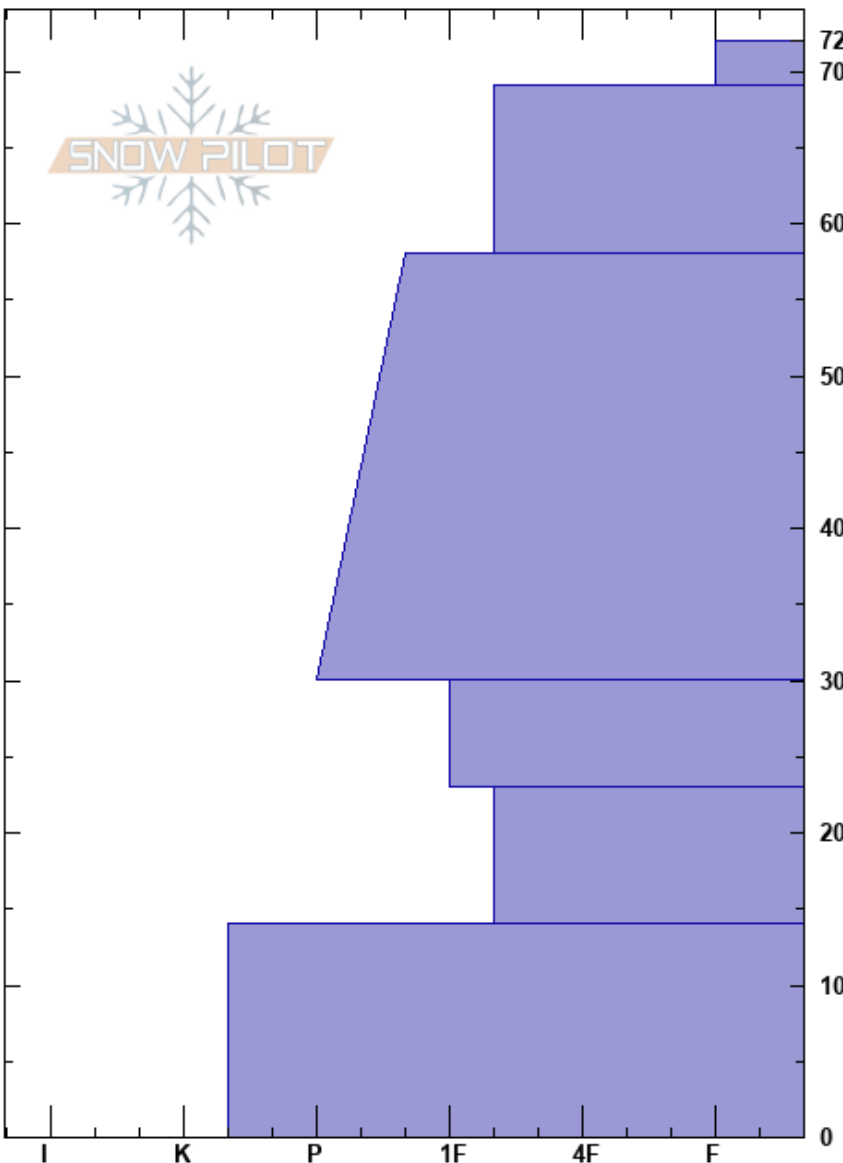

20180118StanleySW
 Front Range
 CO
 Elevation: 11950 ft
 Aspect: 145°
 Specifics:

Ron Simenhois
 01/18/2018 - 11:45am
 Co-ord: 13S 106W 40N
 Slope Angle: 33°
 Wind Loading:

Stability: Good HS:72 Layer Notes:
 Air Temperature:
 Sky Cover: FEW
 Precipitation: NO
 Wind: Calm

Crystal Form	Crystal Size	Moisture	ρ kg/m ³	Stability tests & Layer comments
/ (□)	0.3			
/ (●)	0.3			
• (⊖)	0.3			← ECTN16 @58cm
⊖	0.5			
⊖	1.5			
⊙(∧)	1-3			

Notes: