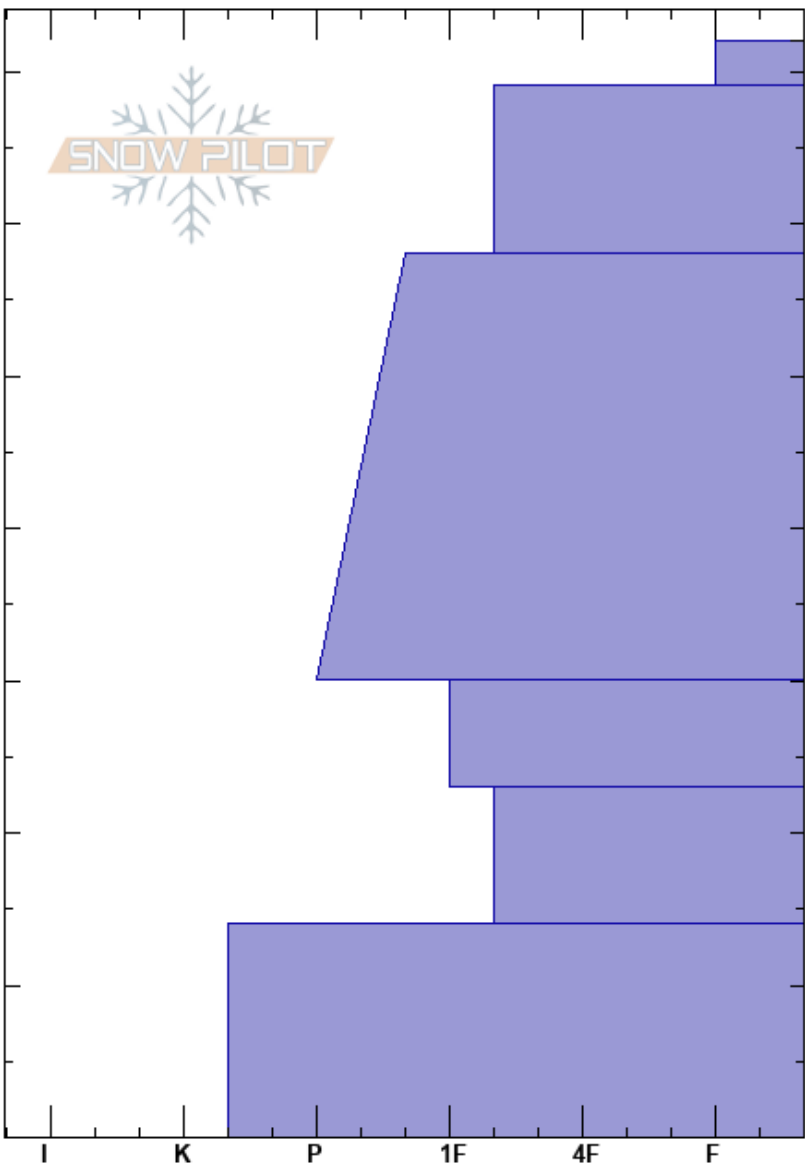

20180118StanleySW
 Front Range
 CO
 Elevation: 11950 ft
 Aspect: 145°
 Specifics:

Ron Simenhois
 01/18/2018 - 11:45am
 Co-ord: 13S 106W 40N
 Slope Angle: 33°
 Wind Loading:

Stability: Good HS:72 Layer Notes:
 Air Temperature:
 Sky Cover: FEW
 Precipitation: NO
 Wind: Calm

Crystal Form	Crystal Size	Moisture	ρ kg/m ³	Stability tests & Layer comments
/ (□)	0.3			
/ (●)	0.3			
• (⊖)	0.3			← ECTN16 @58cm
⊖	0.5			
⊖	1.5			
⊙(∧)	1-3			

Notes: