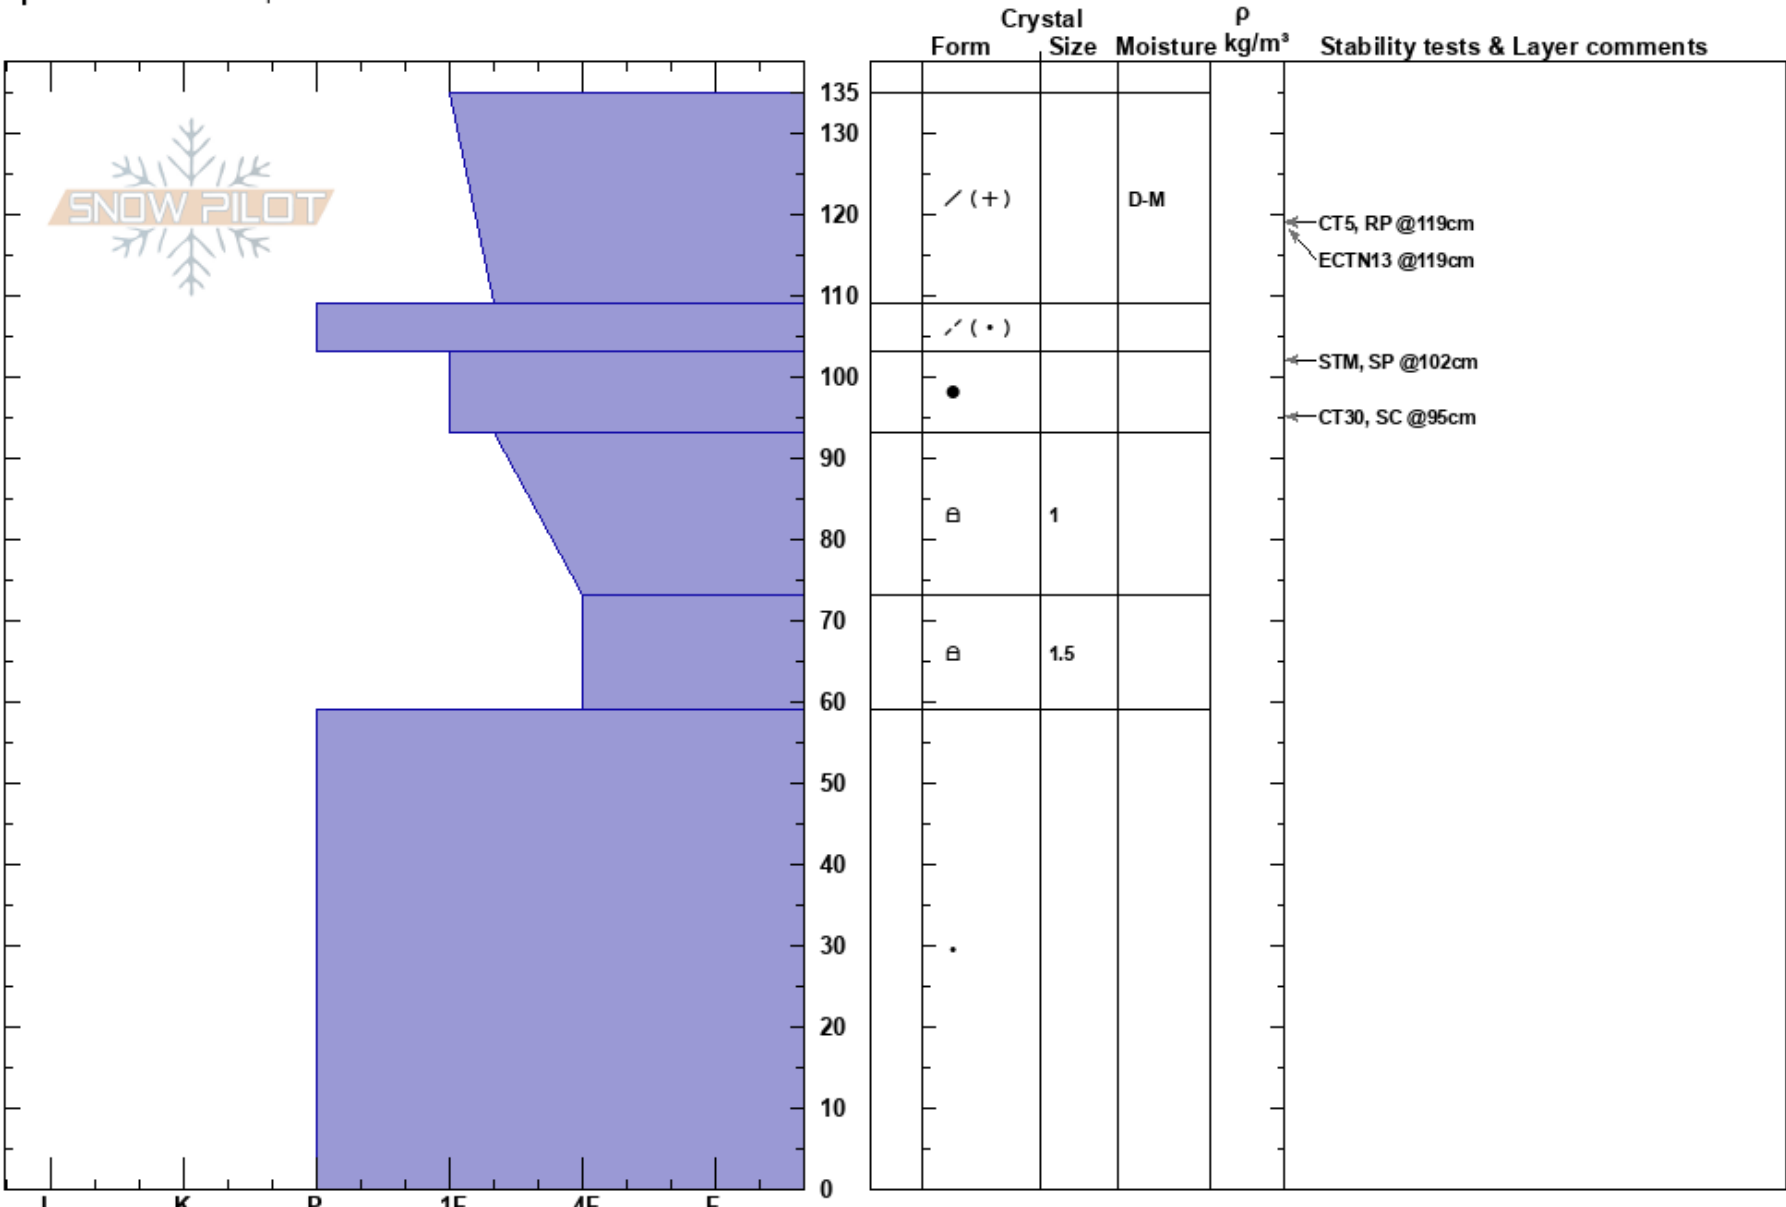

S of VooDoo Bowl
 Bridgeport Winter Rec Ar
 CA
Elevation: 9715 ft
Aspect: 20°
Specifics: We skied slope

Chris Snell
 01/18/2018 - 1:30pm
Co-ord: 11S 270303E 4244422N
Slope Angle: 28°
Wind Loading: previous

Stability: Good **HS:**135 **Layer Notes:**
Air Temperature: 1°C **PF:**25
Sky Cover: BKN
Precipitation: NO
Wind: S Moderate

Notes: