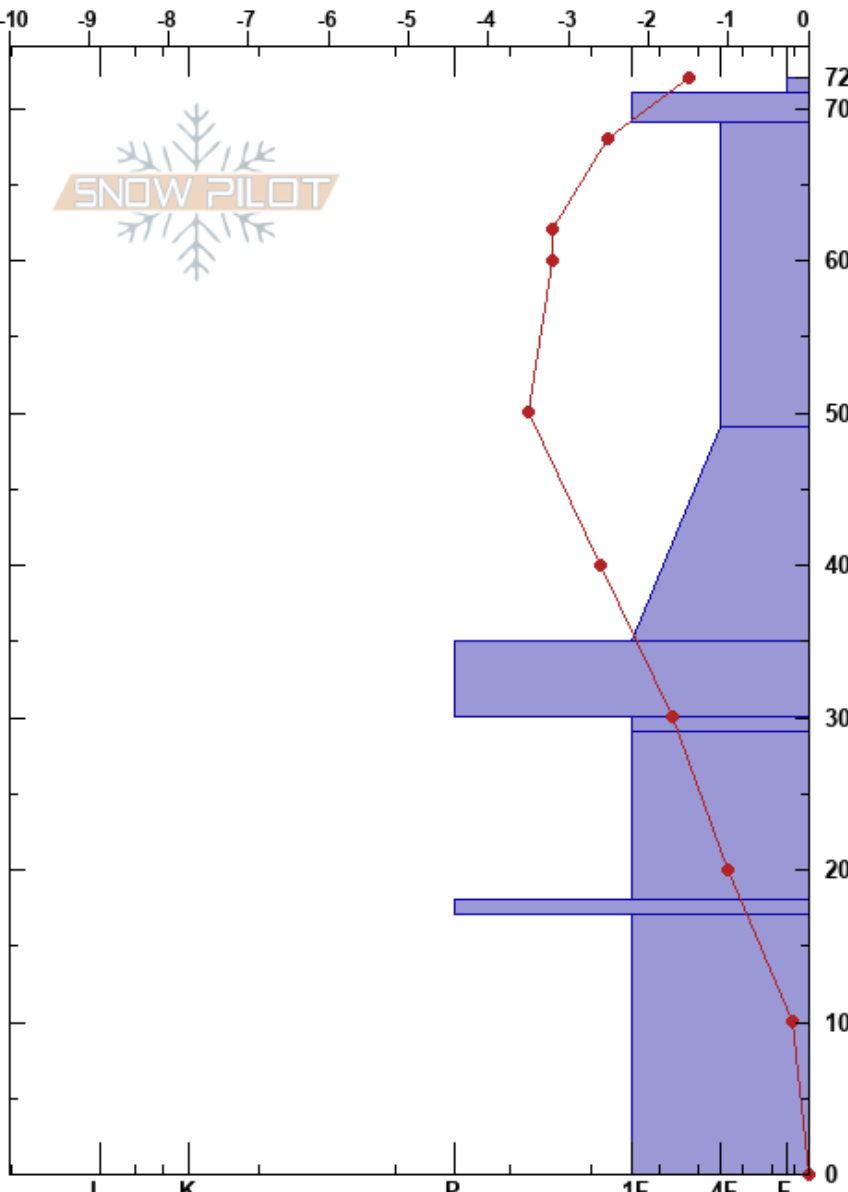

Lower Sunset  
 Silver Valley Area  
 ID  
 Elevation: 1763 m  
 Aspect: N

izzy davis  
 12/15/2023 - 1:00pm  
 Co-ord:  
 Slope Angle: 32°  
 Wind Loading:

Stability:  
 Air Temperature: 3.1°C  
 Sky Cover: SCT  
 Precipitation: NO  
 Wind: SW Light Breeze

HS:72  
 PF:40  
 PS:25  
 30-29cm: Problematic layer  
 17-0cm: wet grains

Specifics: Pit dug in a Ski Area

Form	Crystal		Moisture	$\rho$ kg/m <sup>3</sup>	Stability tests & Layer comments
	Size				
(∅)	1				
⊙⊙					
/	1				
•	0.5				
⊙⊙					
∨					
⊞	1				
⊙⊙					
⊞					17-0cm: wet grains
					ECTX

Notes: SH observed more intact at higher elevation