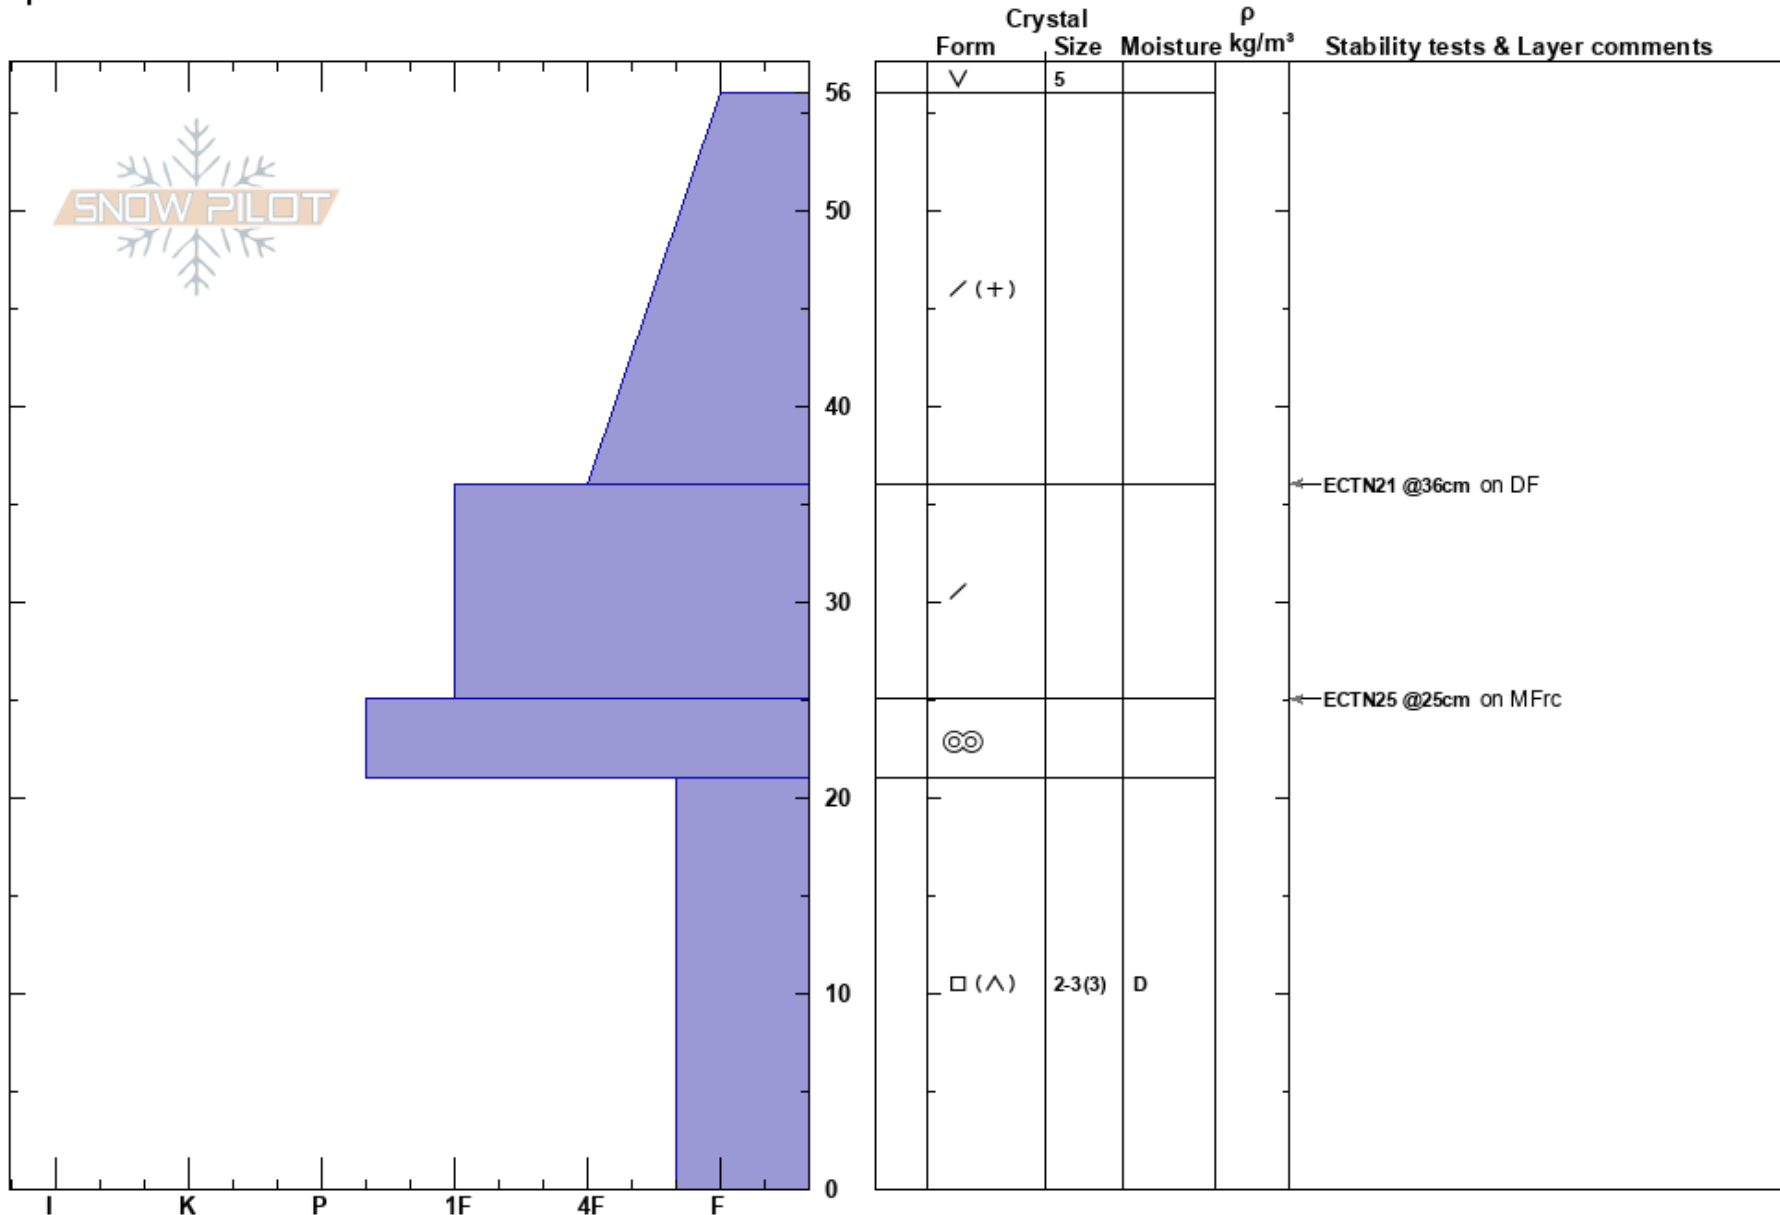

Plateau
 Purcell
 BC
 Elevation: 2450 m
 Aspect: SW
 Specifics:

Panorama Avalanche Office
 15/12/2023 - 12:20
 Co-ord: 47.42089N, -118.34473W
 Slope Angle: 10°
 Wind Loading: no

Stability:
 Air Temperature: -6°C
 Sky Cover: SCT
 Precipitation: NO
 Wind: Calm

HS:56
 PS:20
 Layer Notes:

Notes: MFsc present on surface on similar aspects on slopes >30degrees