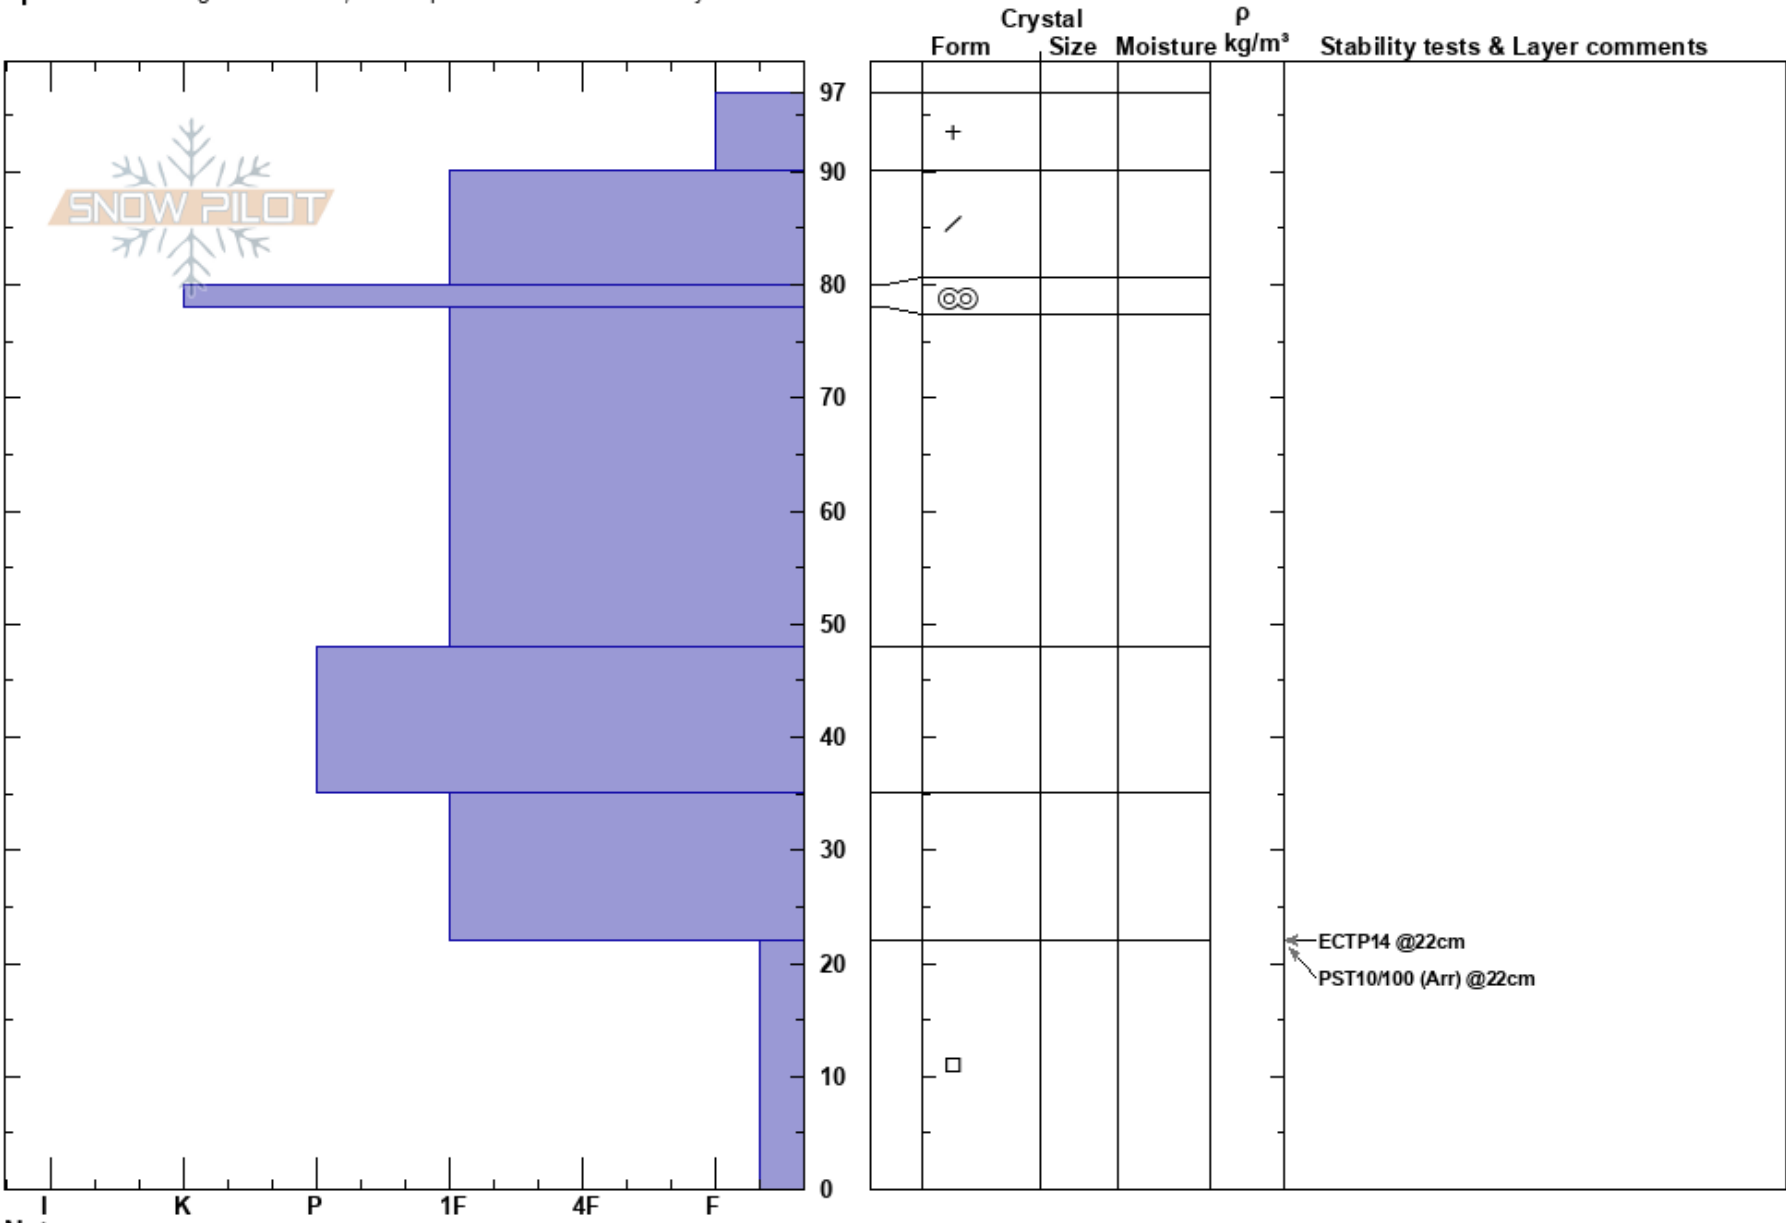

Porky Cirque Runout
 Wasatch Range
 UT
 Elevation: 8713 ft
 Aspect: 150°
 Specifics: Pit dug in a Ski Area; Pit is representative of backcountry

Hugh Fisher
 12/14/2023 - 12:30pm
 Co-ord: 41.19556N, -111.87850W
 Slope Angle: 28°
 Wind Loading:

Stability: HS:97
 Air Temperature: -4°C
 Sky Cover: CLR
 Precipitation: NO
 Wind: Calm
 Layer Notes:
 22-0cm: Problematic layer

Notes: