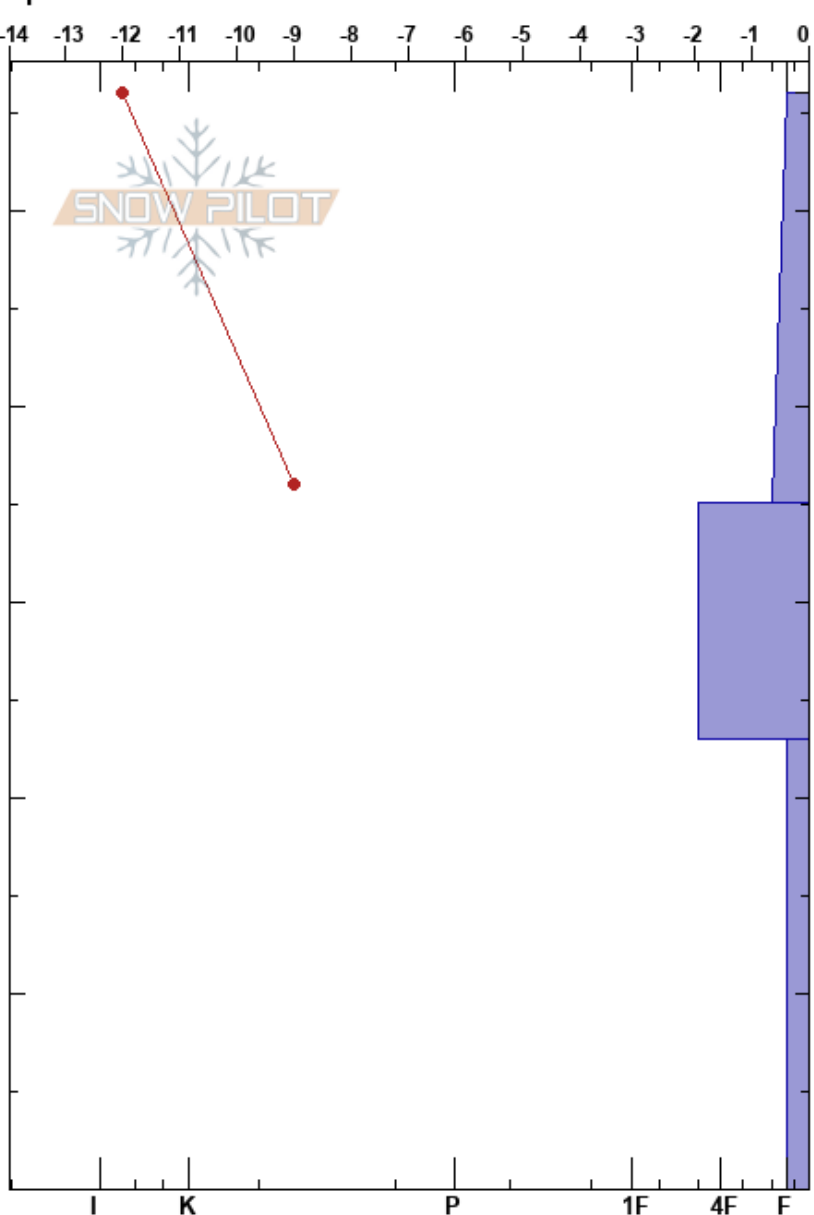

Morrell Lookout Ridge
 Swan Range
 MT
 Elevation: 7638 ft
 Aspect: E
 Specifics:

Payton Schiff
 12/14/2023 - 3:20pm
 Co-ord: 12T 322150W 5230742N
 Slope Angle: 29°
 Wind Loading: no

Stability:
 Air Temperature: -5.5°C
 Sky Cover: FEW
 Precipitation: NO
 Wind: N Calm

HS:56
 Layer Notes:
 23-0cm: Problematic layer

Height (cm)	Crystal		Moisture	ρ kg/m ³	Stability tests & Layer comments
	Form	Size			
56 - 33	/ (Ø)	0.5-1			
33 - 23	⊙(□)	0.5-1.5			← ECTN17 @23cm
23 - 0	□	1-2.5			