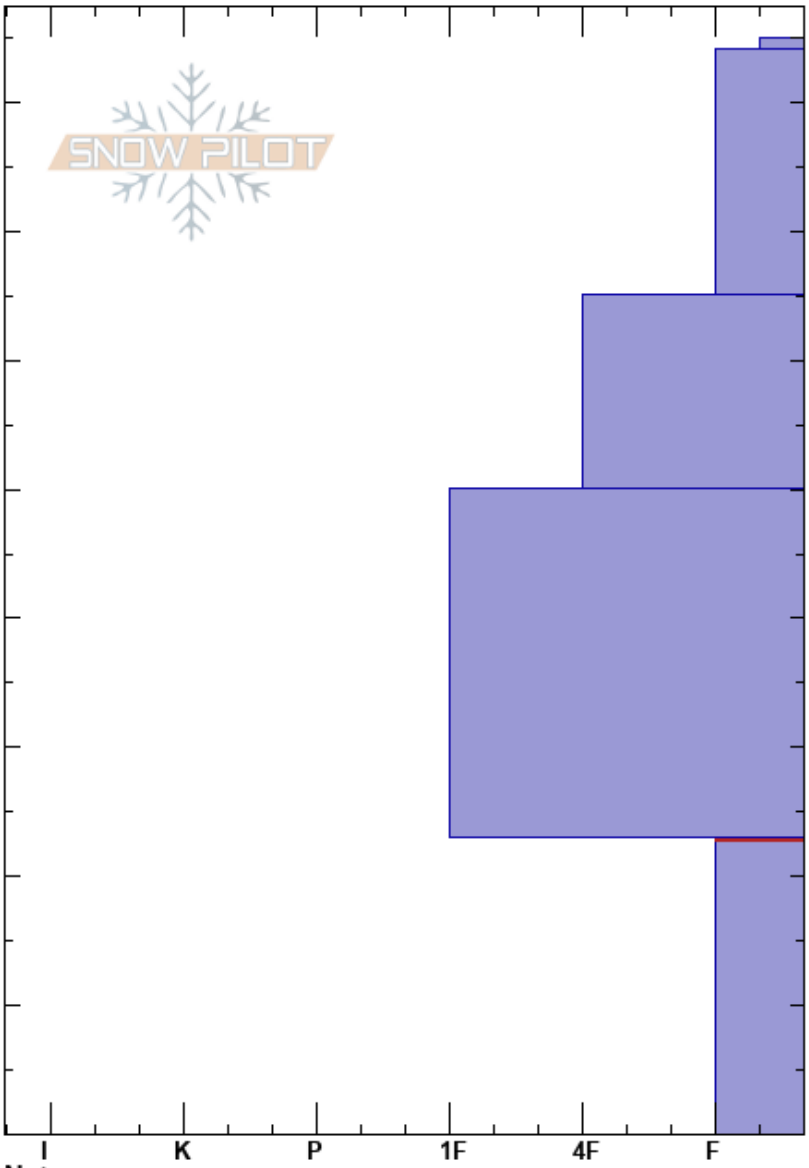

Posion Creek
 Teton Range
 WY
 Elevation: 8600 ft
 Aspect: NE
 Specifics:

Alex Drinkard
 12/14/2023 - 12:30am
 Co-ord: 42.54308N, -110.69565W
 Slope Angle: 25°
 Wind Loading:

Stability: **HS:85**
 Air Temperature: 23-0cm: Problematic layer
 Sky Cover: CLR
 Precipitation:
 Wind: Calm

Crystal Form	Crystal Size	Moisture	ρ kg/m ³	Stability tests & Layer comments
V	4			
/				
/				← ECTN5 @65cm
⊖				
				← ECTP12 @23cm
□	2			

Notes: