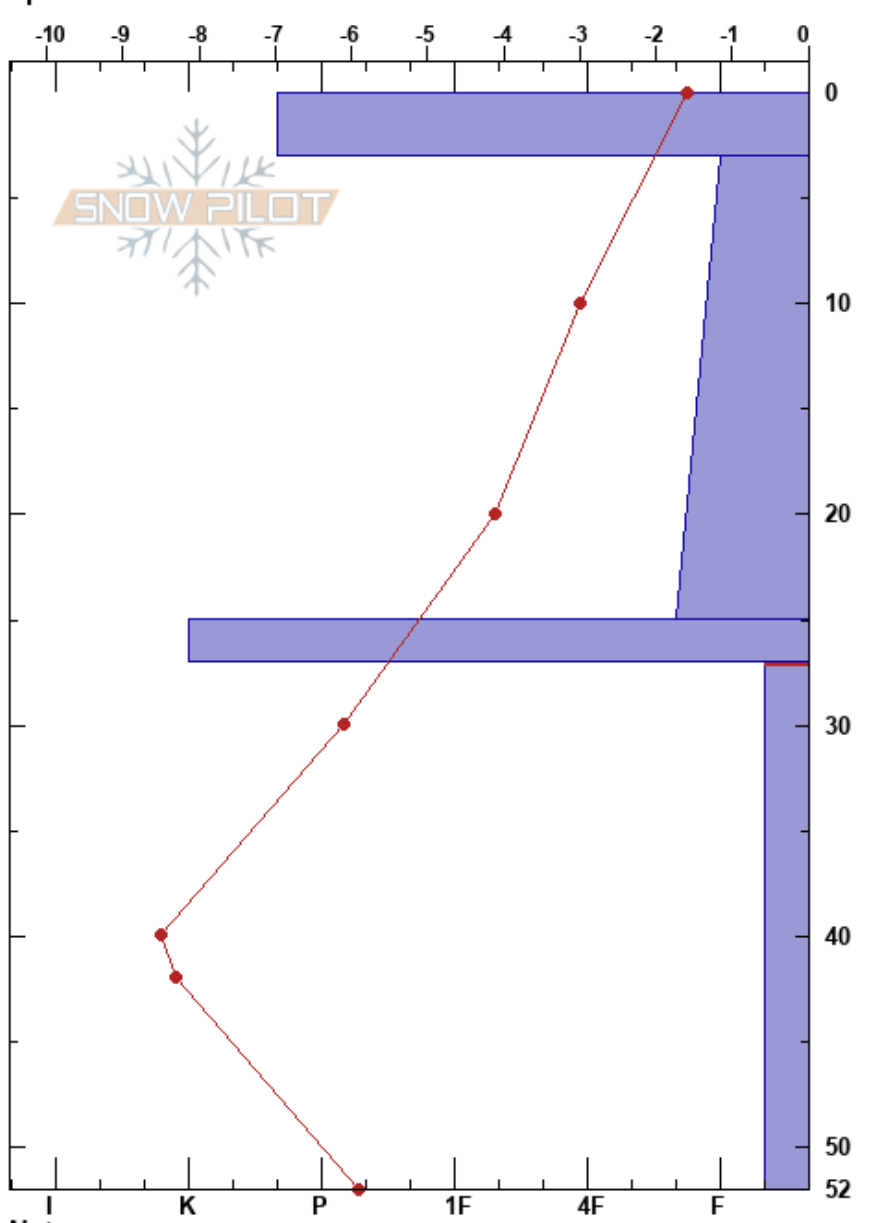

Enchanted Forest  
 Vail/Summit County  
 CO  
 Elevation: 11800 ft  
 Aspect:  
 Specifics:

Catalina Gamba  
 12/14/2023 - 1:15pm  
 Co-ord:  
 Slope Angle: 17°  
 Wind Loading: yes

Stability: **HS:52**  
 Air Temperature: -4.5°C **PF:50** 27-52cm: Problematic layer  
 Sky Cover: BKN **PS:3**  
 Precipitation: NO  
 Wind: Calm

Form	Crystal Size	Moisture	$\rho$ kg/m <sup>3</sup>	Stability tests & Layer comments
/	0.5			
•	-0.5			
○				
^ (□)				

← STV @27cm  
 ← PST11/100 (End) @27cm SC  
 ← CTV, Q1 @27cm  
 ← ECTP4 @27cm

Notes: