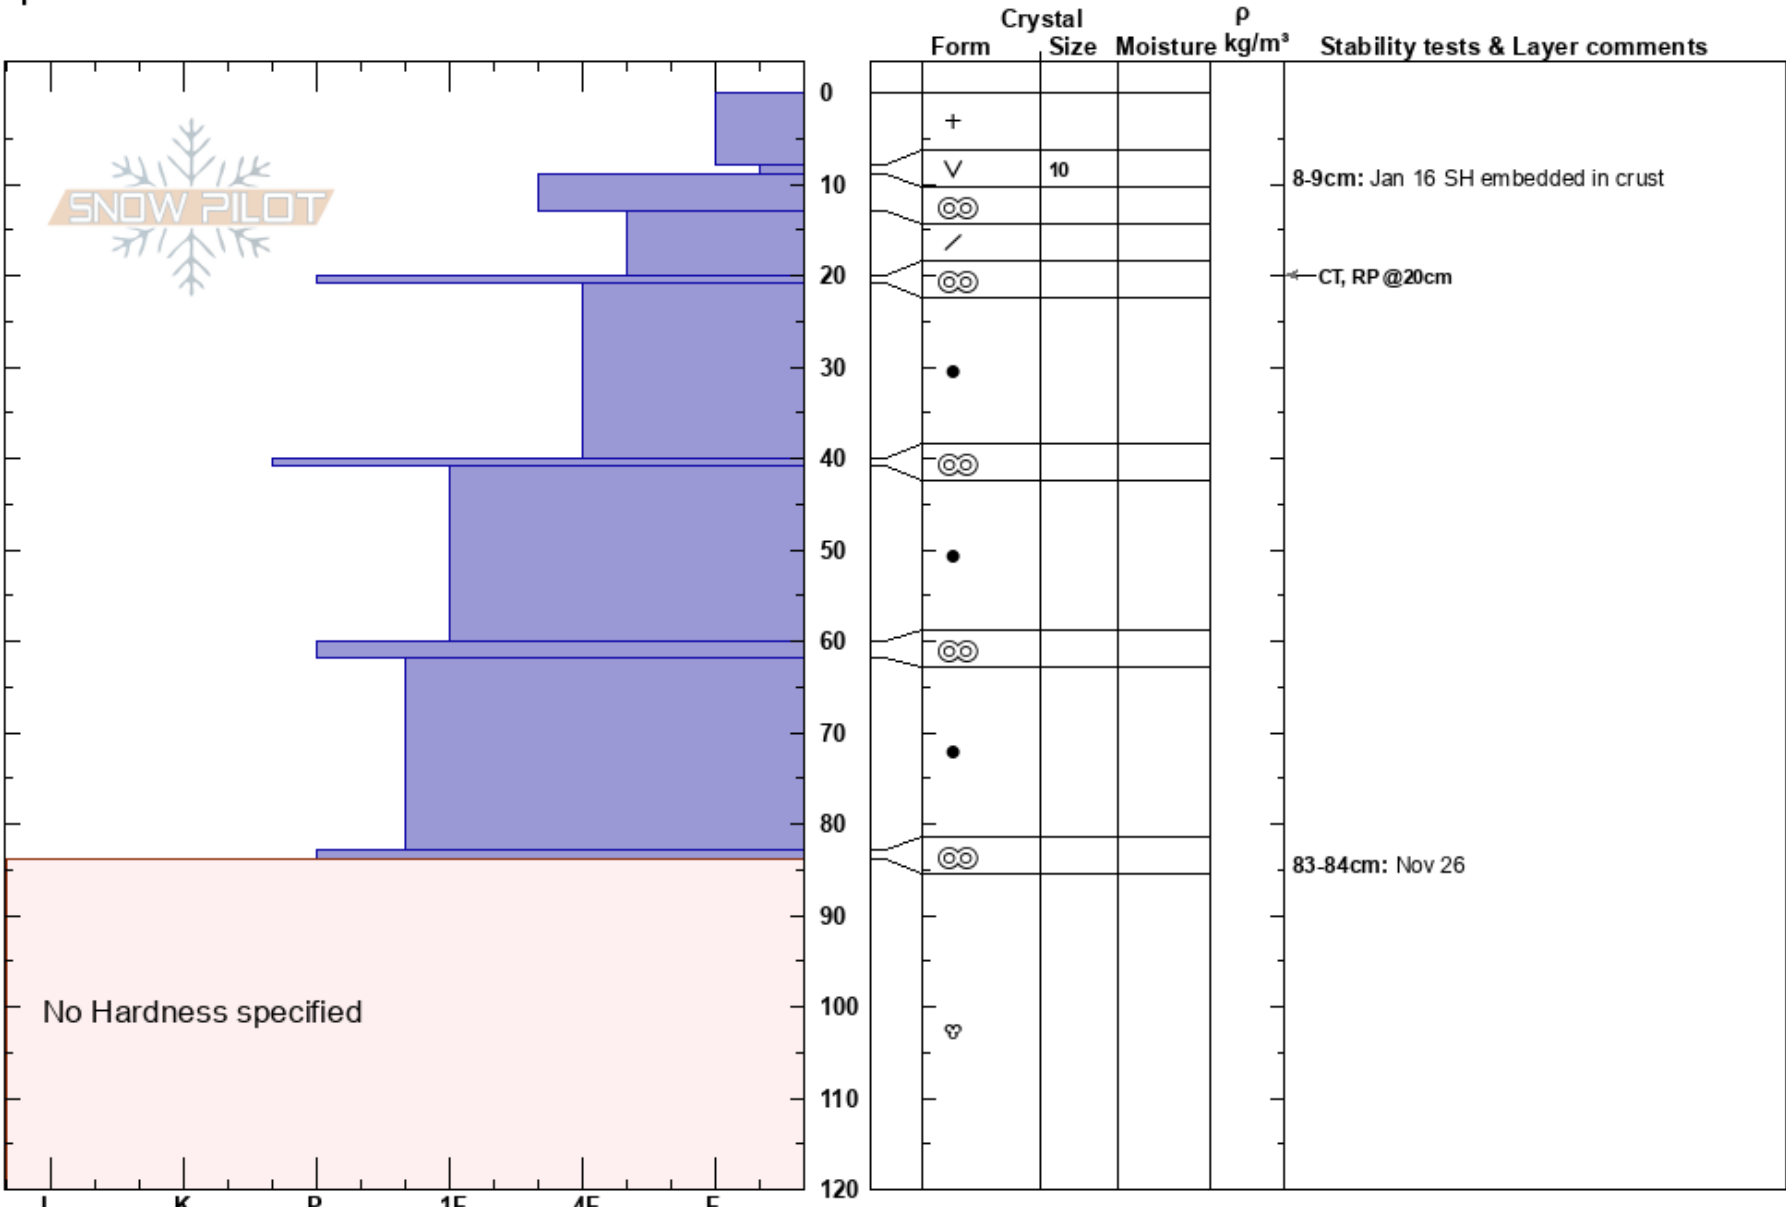

Leavenworth, Trout Crk
 Central Cascades, East
 WA
 Elevation: 5700 ft
 Aspect: W
 Specifics:

Jeremy Allyn
 01/17/2018 - 11:00am
 Co-ord:
 Slope Angle: 24°
 Wind Loading:

Stability:
 Air Temperature: 1°C
 Sky Cover: BKN
 Precipitation: NO
 Wind: Calm

HS:126
 PF:25
 8-9cm: Jan 16 SH embedded in crust
 8-9cm: Problematic layer
 83-84cm: Nov 26

Notes: Top of clear cut, upper BTL