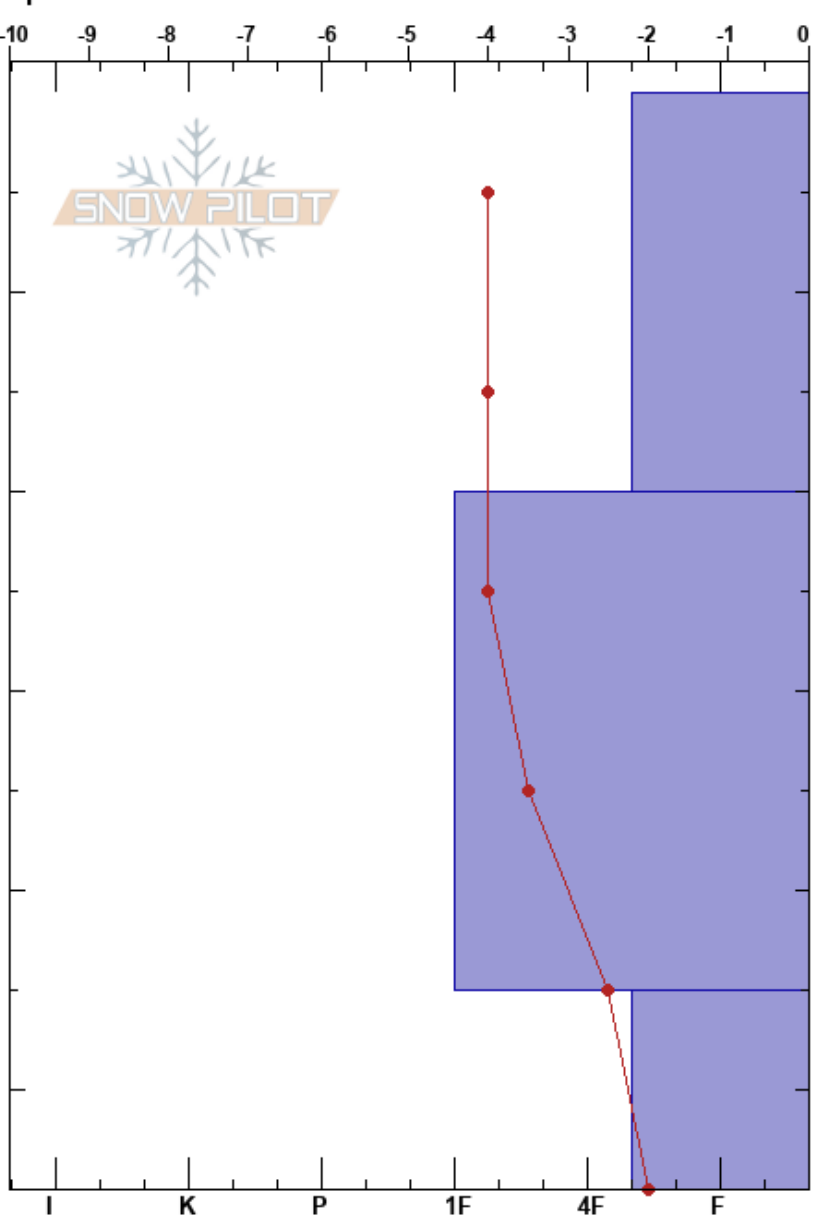

Williams Lake Trail
Sangre de Cristo Range
NM

Alex Lombardo
12/14/2023 - 11:00am
Co-ord: 36.56159N, -105.43254W
Slope Angle: 20°
Wind Loading:

Stability: Fair
Air Temperature: -5°C
Sky Cover: X
Precipitation: S1
Wind: Calm
HS:55
PF:45
PS:20
45-55cm: Problematic layer

Elevation: 3360 m
Aspect: SW
Specifics:

Form	Crystal		Moisture	ρ kg/m ³	Stability tests & Layer comments
	Size				
+	1.5-2		D		
○ (□)	0.5-1 (1)		D		
^	2-2		D		STE @55cm ECTP17 @55cm SC CT14, Q1 @55cm SC CT13, Q1 @55cm SC

Notes: ~20 cm HST