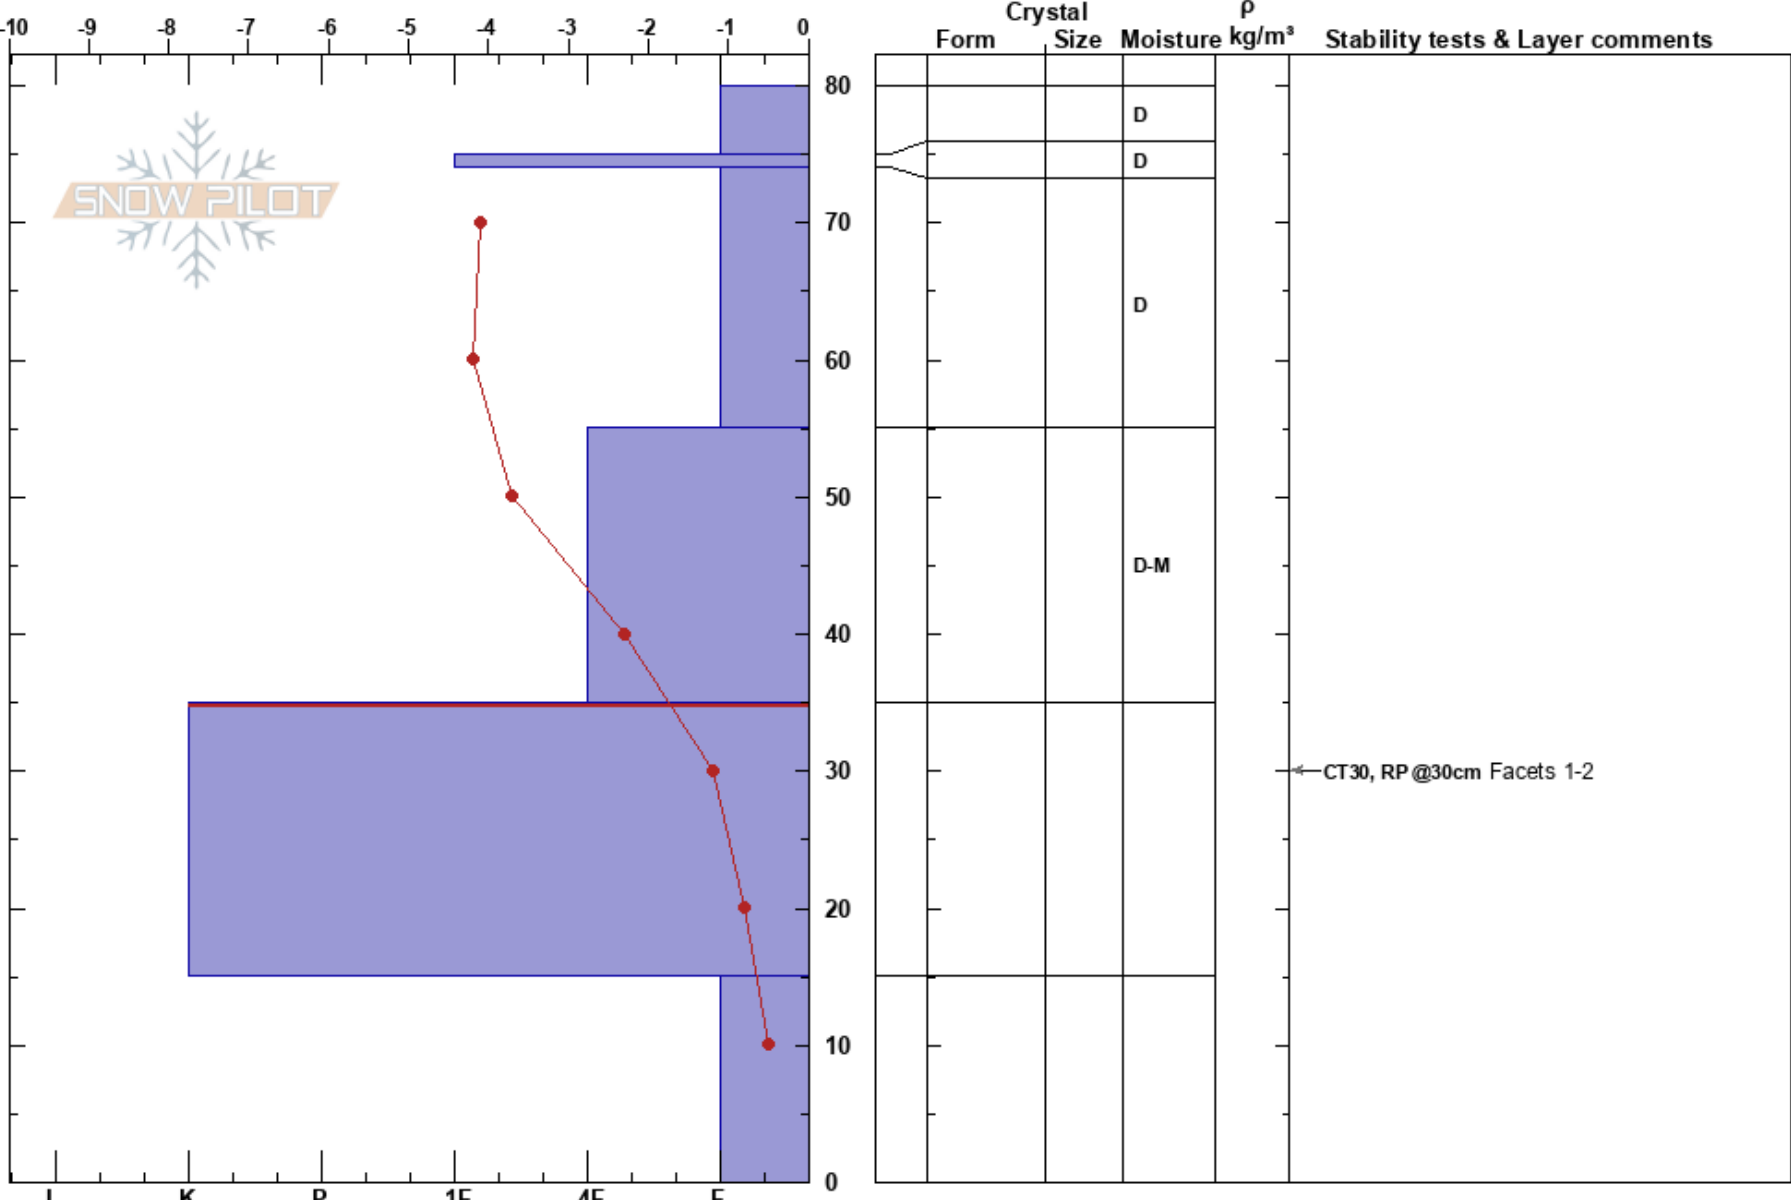

Slip Knot  
Lizard Range  
BC  
Elevation: 1880 m  
Aspect: E

Fredrika Engblom  
14/12/2023 - 11:08  
Co-ord: 49.44582N, -115.10771W  
Slope Angle: 40°  
Wind Loading:

Stability: **HS:80**  
Air Temperature: -3.6°C **PF:65** 35-15cm:Problematic layer  
Sky Cover: OVC **PS:20**  
Precipitation: S-1  
Wind: Calm

Specifics: Pit dug in a Ski Area; Pit is representative of backcountry

Notes: Well consolidated snowpack sitting on top of a crust. Thin facet layer forming at ground.