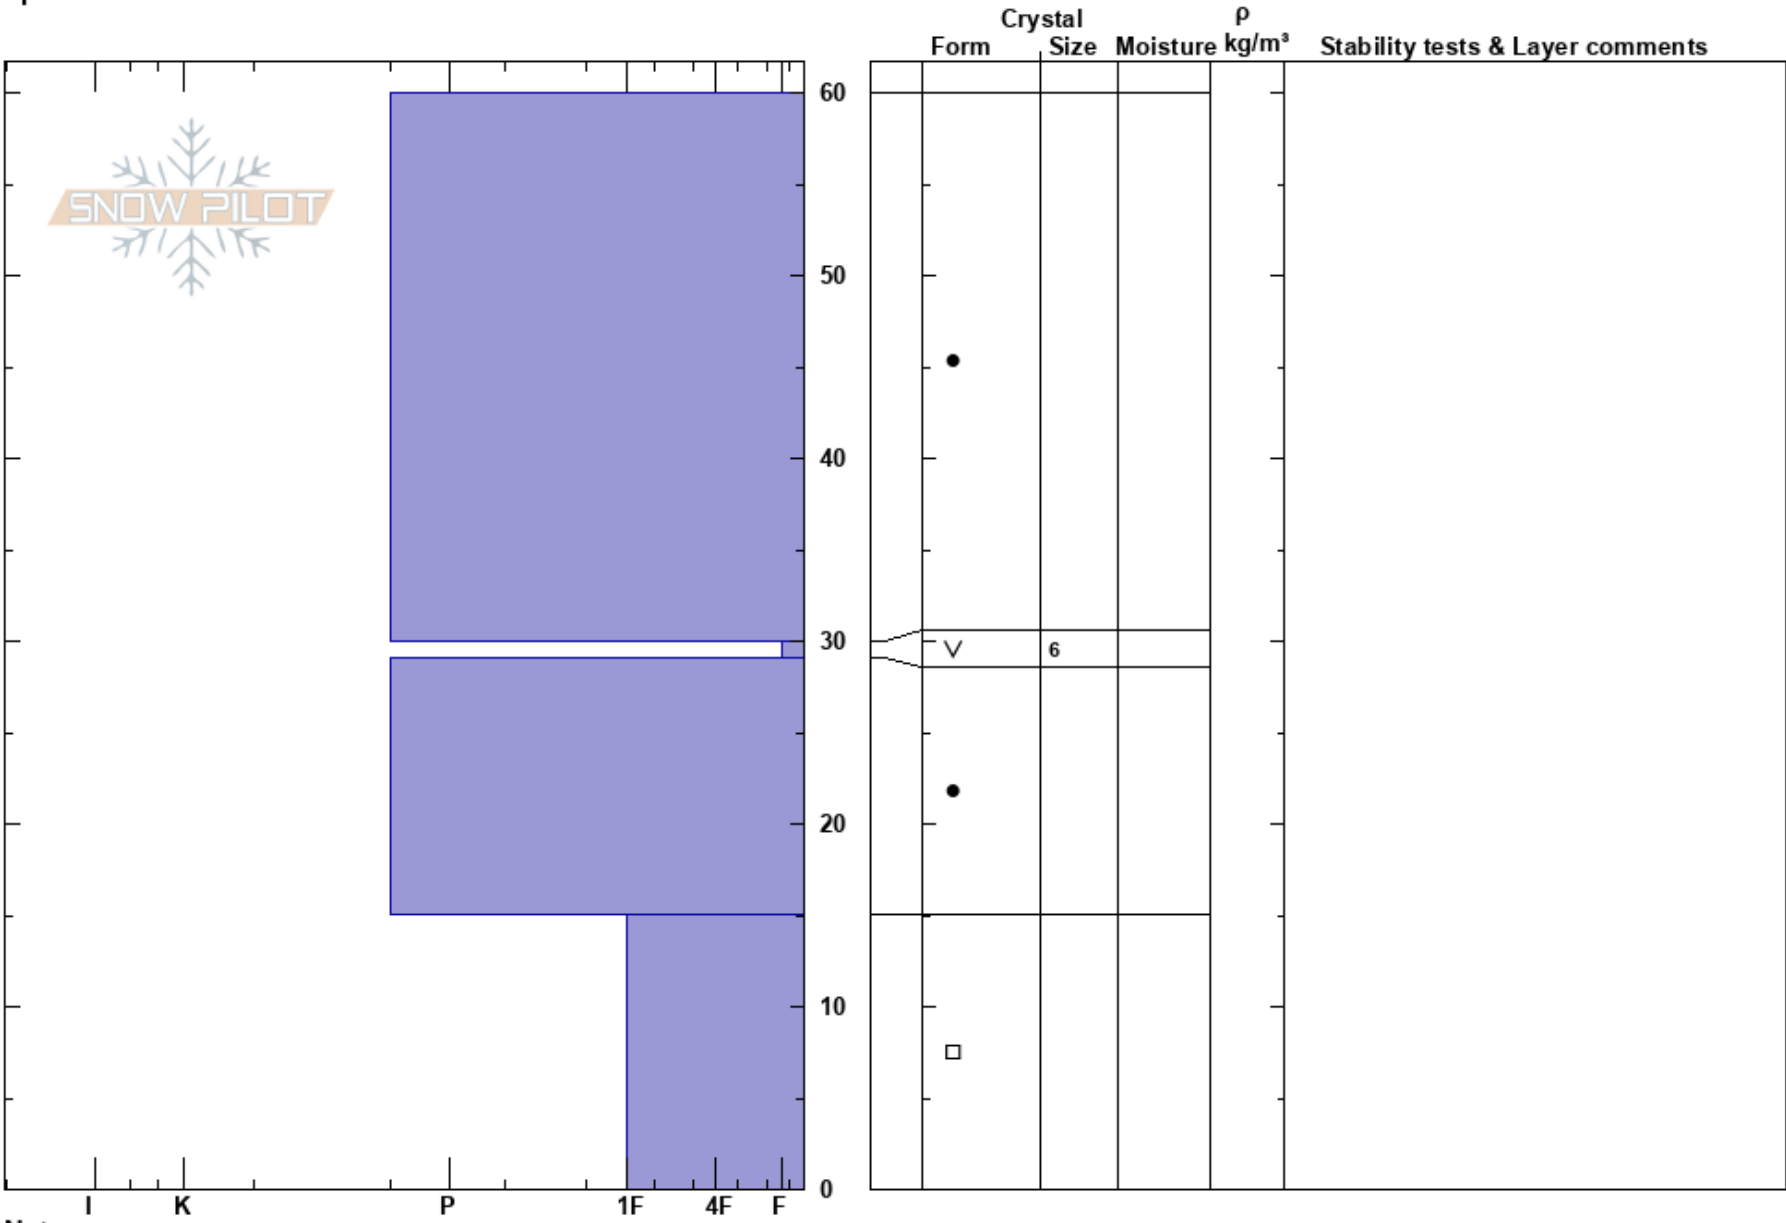

Norder Tväråravín
 Snasahögarna
 Sweden
Elevation: 700 m
Aspect: NE
Specifics:

Oskar Brodén
 14/12/2023 - 09:15
Co-ord:
Slope Angle: 35°
Wind Loading:

Stability: **HS:**60 **Layer Notes:**
Air Temperature: -20°C **PF:**0
Sky Cover: CLR
Precipitation: NO
Wind: S Light Breeze