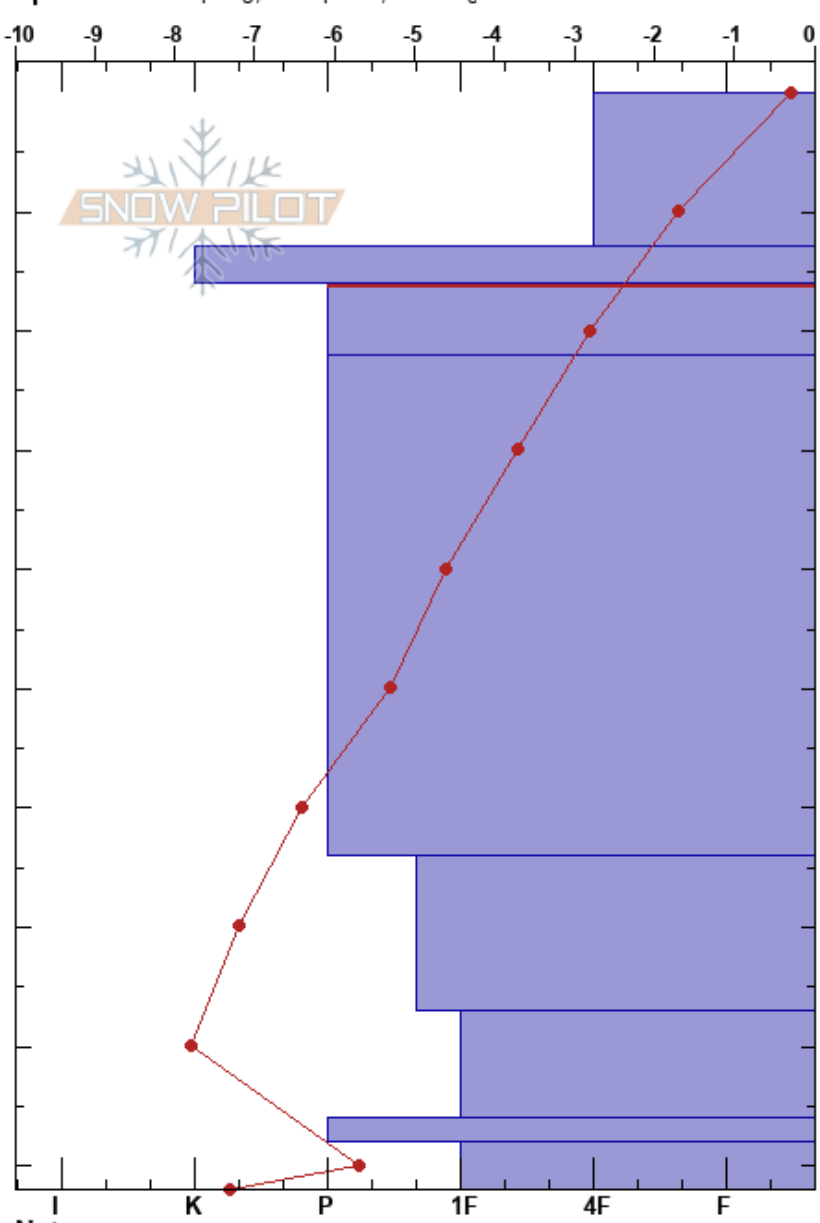

copper bowl la la ruik
 Gore Range
 CO
Elevation: 12230 ft
Aspect: SE
Specifics: Collapsing, widespread; Cracking

Cade Blankers
 12/13/2023 - 1:30pm
Co-ord: 39.45838N, -106.18510W
Slope Angle: 24°
Wind Loading: previous

Stability:
Air Temperature: -5.7°C
Sky Cover: SCT
Precipitation: NO
Wind: SW Light Breeze

HS:92
PF:5
PS:3
 16-22cm: Problematic layer

Form	Crystal Size	Moisture	ρ kg/m ³	Stability tests & Layer comments
•	1			
○	3-4			
○	1-2			
•	0.3-0.5			
•	0.3-0.5			
	0.5-1			
•				← ECTP15 @76cm
•	0.5			
•	1-2			