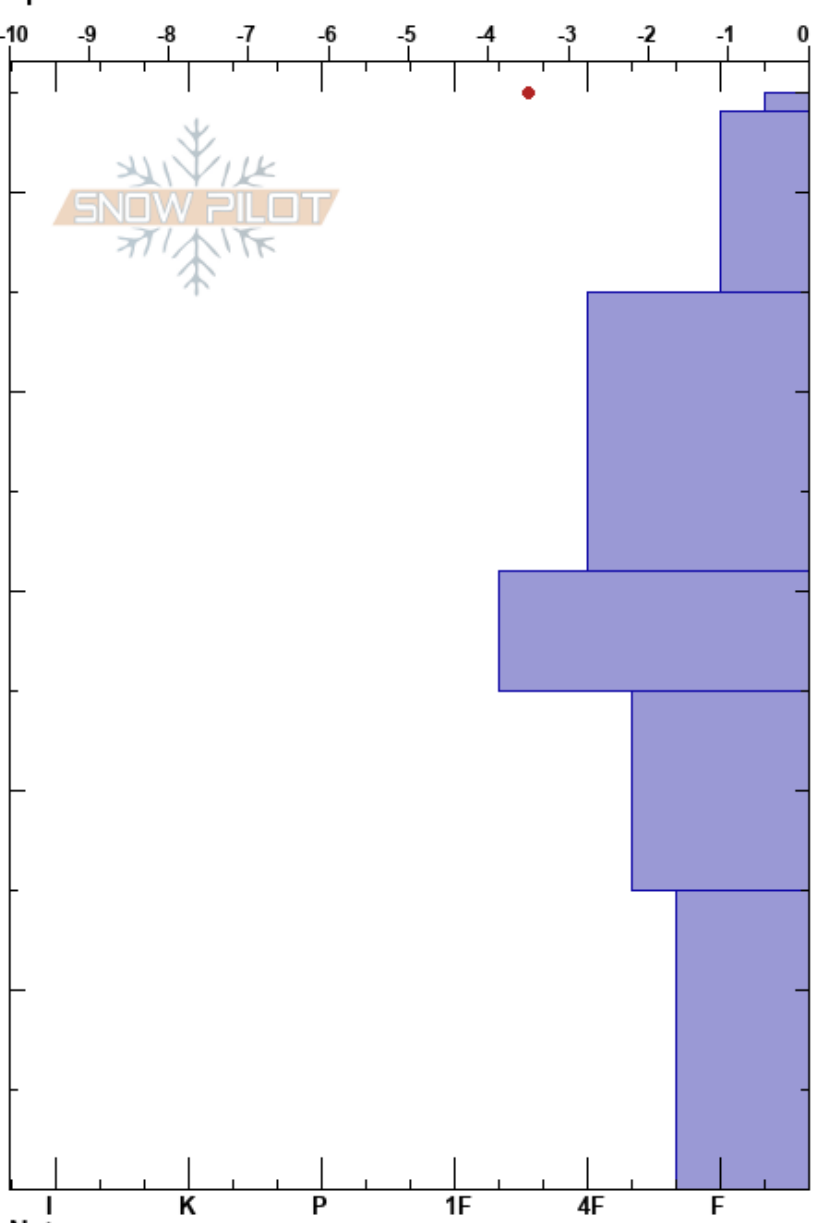

Bob's Knob
 American Fork
 UT
 Elevation: 8620 ft
 Aspect: 45°
 Specifics:

weston shirey
 12/13/2023 - 12:30pm
 Co-ord: 12T 447697W 4473768N
 Slope Angle: 32°
 Wind Loading:

Stability: Fair
 Air Temperature: -0.5°C
 Sky Cover: SCT
 Precipitation: NO
 Wind: Calm
 HS:55
 PF:40
 PS: 18
 15-0cm: PWL
 15-0cm: Problematic layer

Height (ft)	Crystal		Moisture	ρ kg/m ³	Stability tests & Layer comments
	Form	Size			
55	∇	4-5			
50	□	1-2			
40	□	1-2			
30	◼	1			
20	□	2			
10	□	4			15-0cm: PWL
0					ECTP17 @0cm Irregular break

Notes: