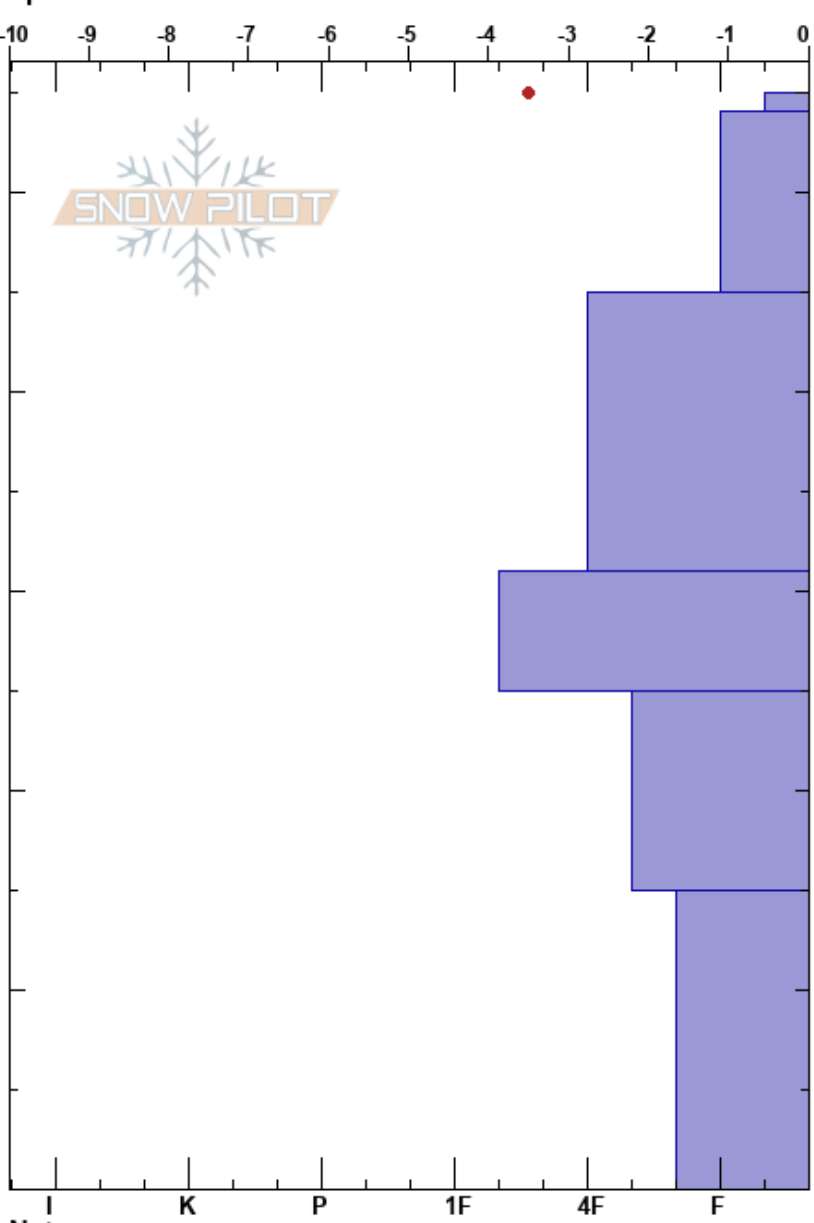

Bob's Knob
 American Fork
 UT
 Elevation: 8620 ft
 Aspect: 45°
 Specifics:

weston shirey
 12/13/2023 - 12:30pm
 Co-ord: 12T 447697W 4473768N
 Slope Angle: 32°
 Wind Loading:

Stability: Fair
 Air Temperature: -0.5°C
 Sky Cover: SCT
 Precipitation: NO
 Wind: Calm
 HS:55
 PF:40
 PS: 18
 15-0cm: PWL
 15-0cm: Problematic layer

Form	Crystal		Moisture	ρ kg/m ³	Stability tests & Layer comments
	Size				
V	4-5				
□	1-2				
□	1-2				
◐	1				
□	2				
□	4				15-0cm: PWL

ECTP17 @0cm Irregular break

Notes: