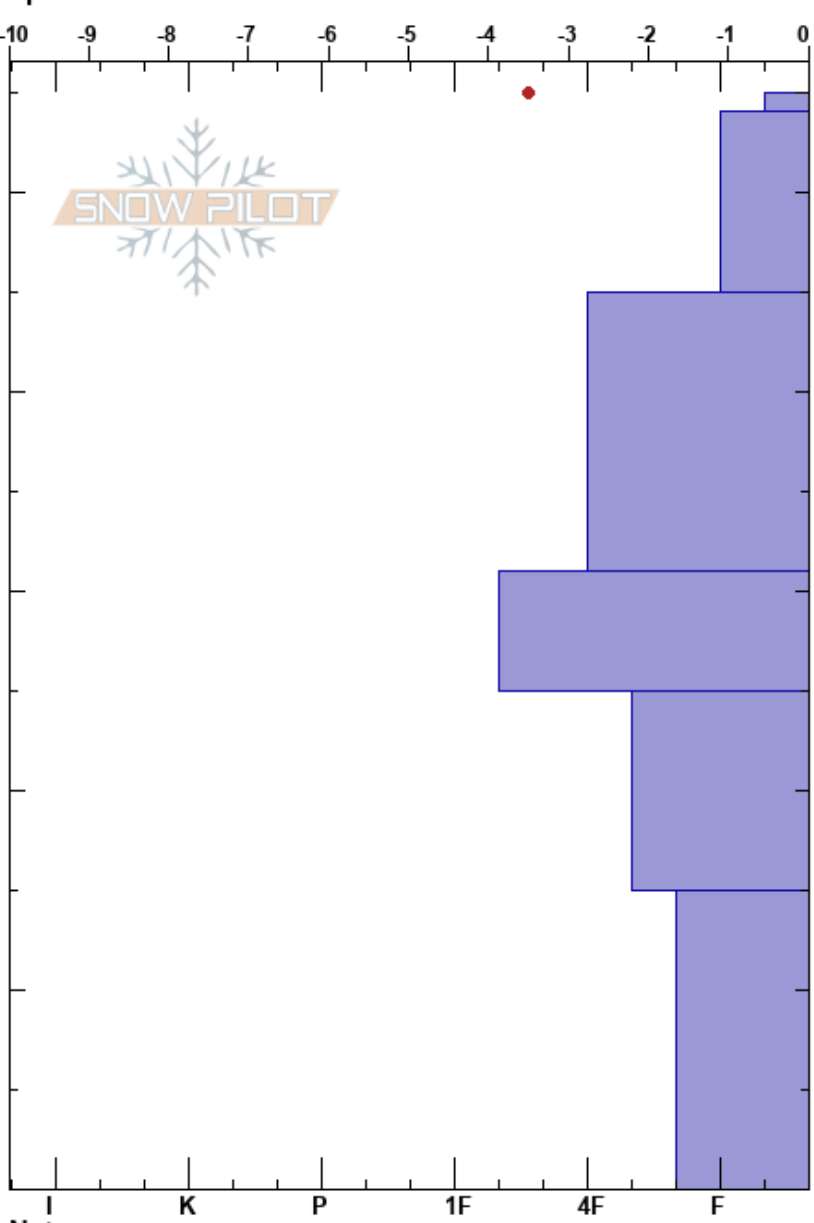

Bob's Knob
 American Fork
 UT
 Elevation: 8620 ft
 Aspect: 45°
 Specifics:

weston shirey
 12/13/2023 - 12:30pm
 Co-ord: 12T 447697W 4473768N
 Slope Angle: 32°
 Wind Loading:

Stability: Fair
 Air Temperature: -0.5°C
 Sky Cover: SCT
 Precipitation: NO
 Wind: Calm
 HS:55
 PF:40
 PS: 18
 15-0cm: PWL
 15-0cm: Problematic layer

Form	Crystal		Moisture	ρ kg/m ³	Stability tests & Layer comments
	Size				
V	4-5				
□	1-2				
□	1-2				
◼	1				
□	2				
□	4				15-0cm: PWL

ECTP17 @0cm Irregular break

Notes: