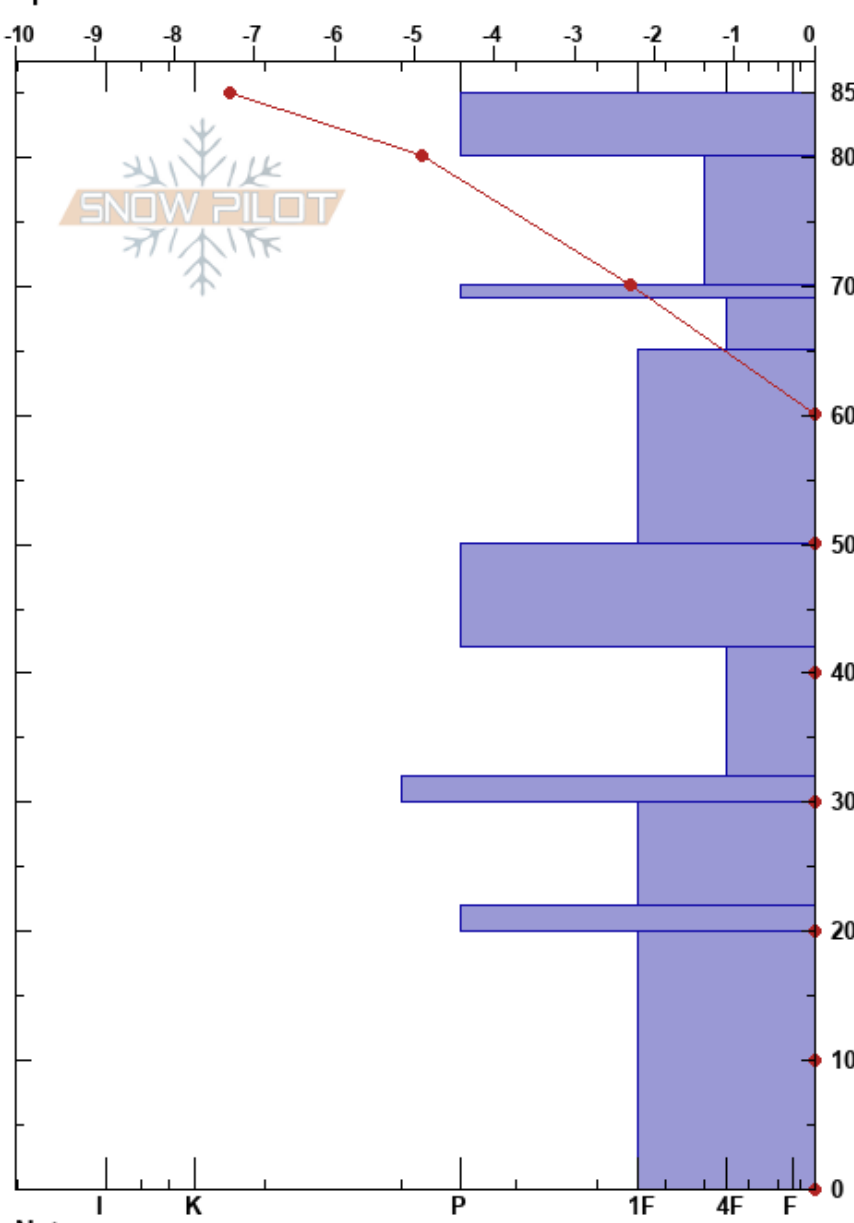

White Pass Study Plot
 South Cascades, West
 WA
 Elevation: 5814 ft
 Aspect:
 Specifics:

Josh Lipkowitz
 12/13/2023 - 10:21am
 Co-ord: 46.61952N, -121.38745W
 Slope Angle: 0°
 Wind Loading: no

Stability:
 Air Temperature: -5°C
 Sky Cover: BKN
 Precipitation: NO
 Wind: Calm

HS:85
 PF:20
 65-50cm: 12/9 interface @ 65
 50-42cm: 12/6 interface @ 50

Form	Crystal		Moisture	ρ kg/m ³	Stability tests & Layer comments
	Size				
∇	2				
⊙			D		
/	1		D		
⊙			D		
/	0.5		D		
•	0.3		D		65-50cm: 12/9 interface @ 65
⊙			D		50-42cm: 12/6 interface @ 50
○			M		
⊙			M		
○			M		
○			M		