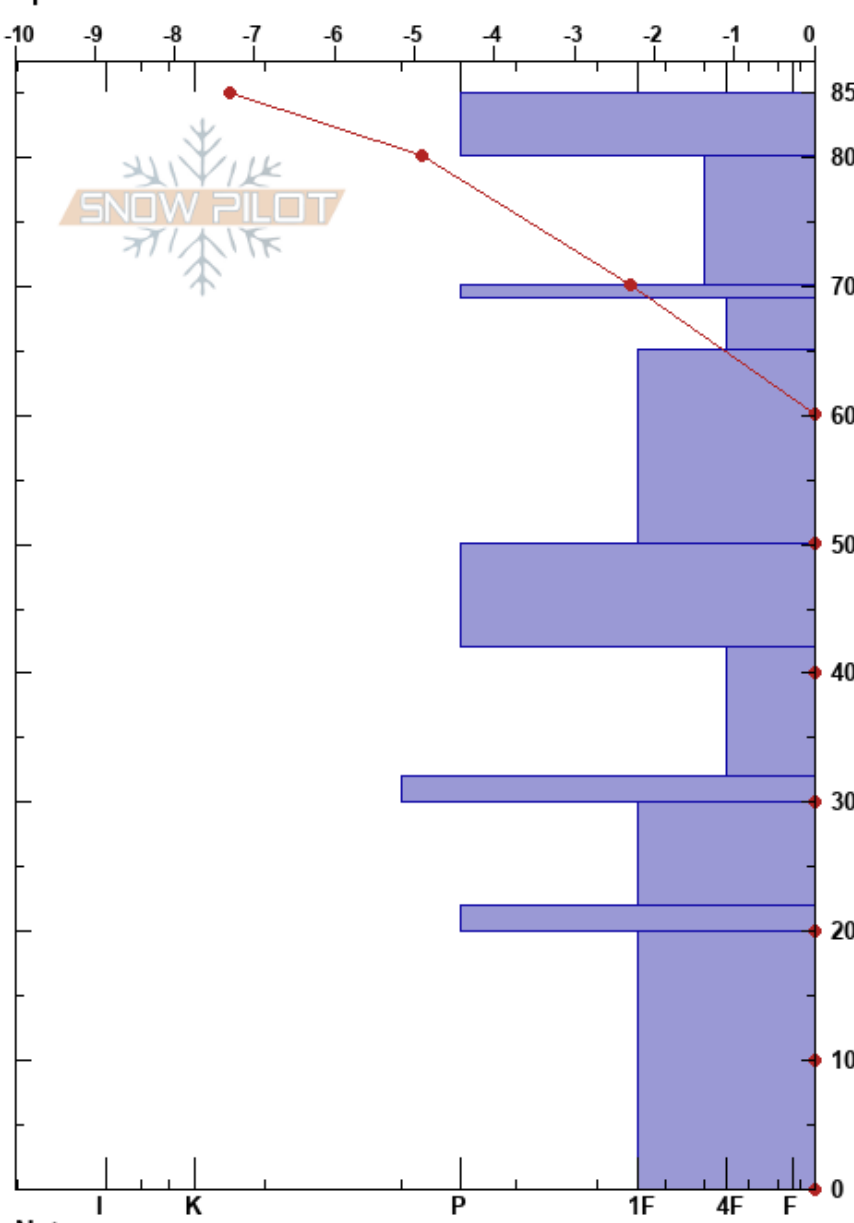

White Pass Study Plot  
 South Cascades, West  
 WA  
 Elevation: 5814 ft  
 Aspect:  
 Specifics:

Josh Lipkowitz  
 12/13/2023 - 10:21am  
 Co-ord: 46.61952N, -121.38745W  
 Slope Angle: 0°  
 Wind Loading: no

Stability:  
 Air Temperature: -5°C  
 Sky Cover: BKN  
 Precipitation: NO  
 Wind: Calm

HS:85  
 PF:20  
 65-50cm: 12/9 interface @ 65  
 50-42cm: 12/6 interface @ 50

Form	Crystal		Moisture	$\rho$ kg/m <sup>3</sup>	Stability tests & Layer comments
	Size				
∇	2				
⊙			D		
/	1		D		
⊙			D		
/	0.5		D		
•	0.3		D		65-50cm: 12/9 interface @ 65
⊙			D		50-42cm: 12/6 interface @ 50
○			M		
⊙			M		
○			M		
○			M		