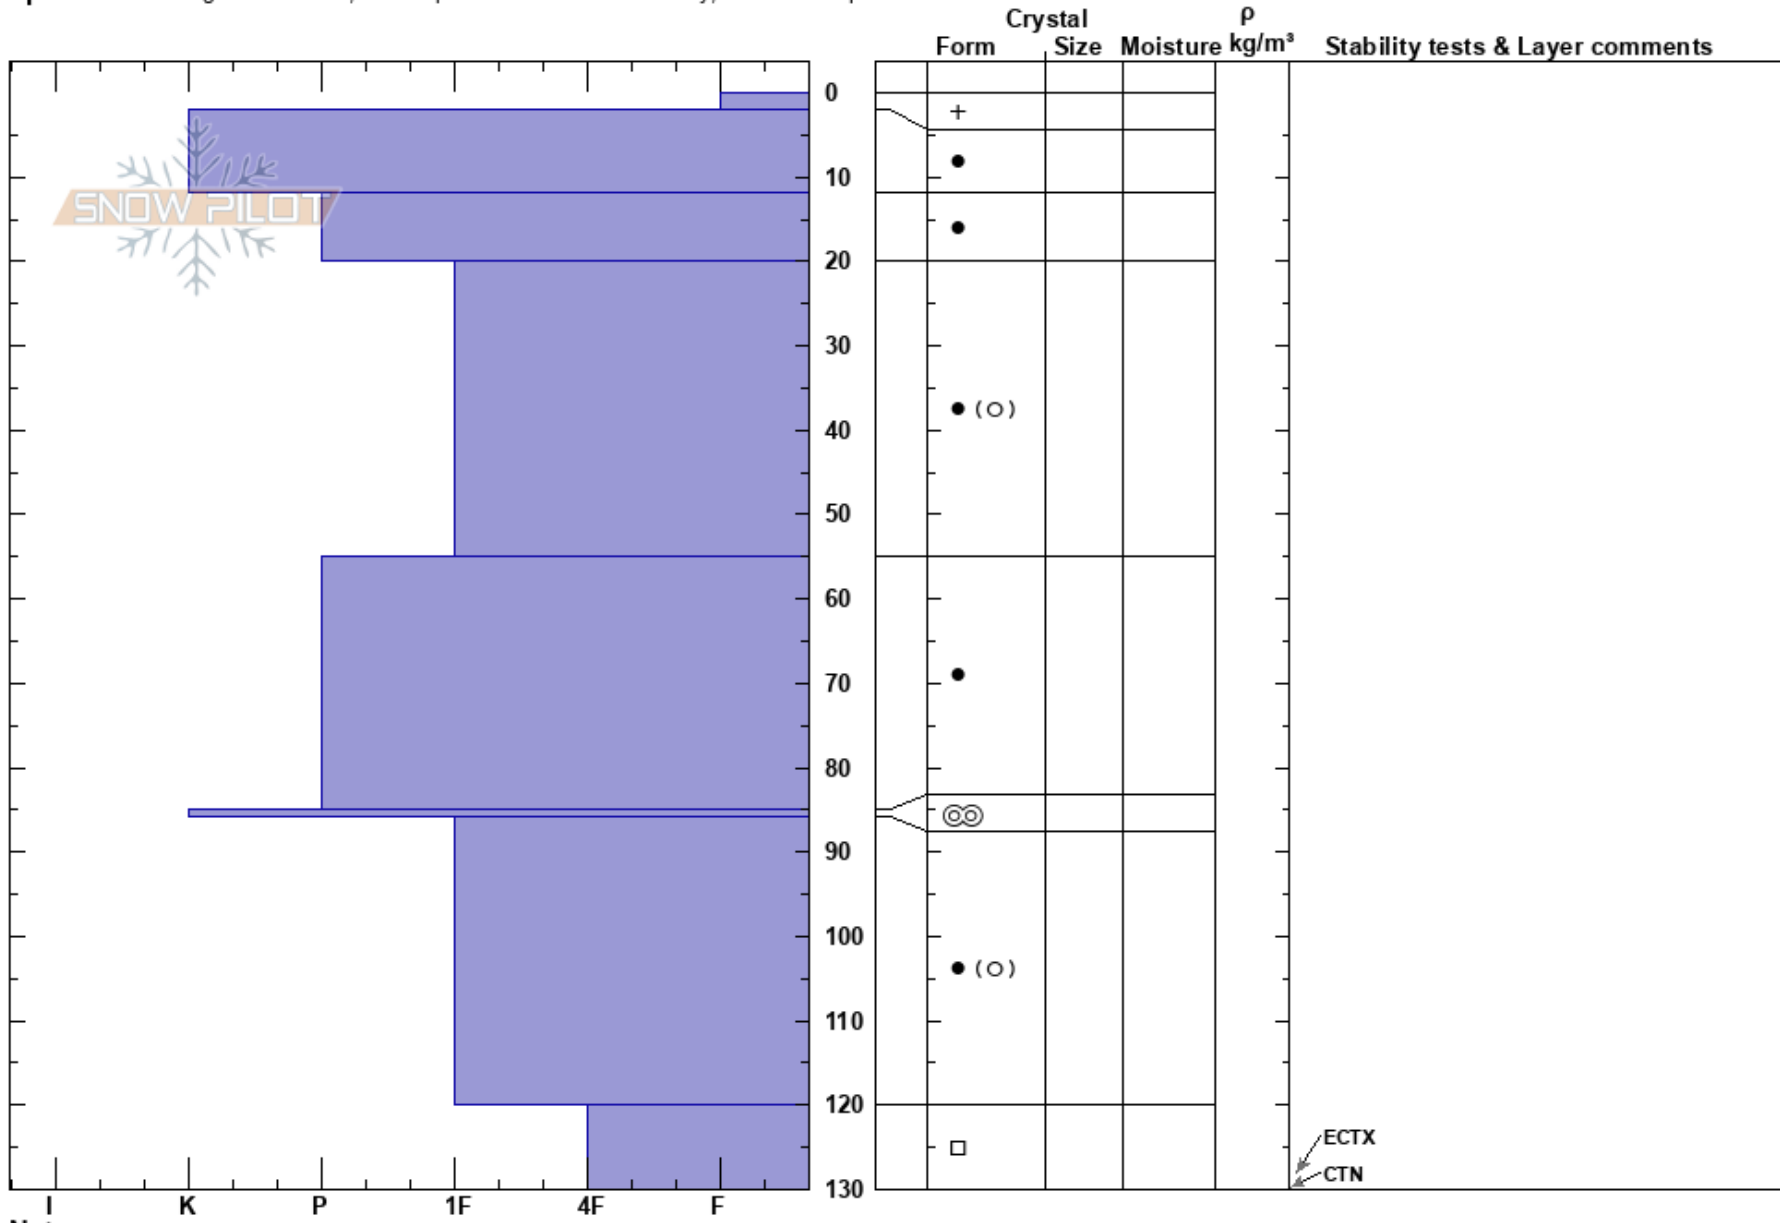

Stehøe Sør
Jotunheimen
Norway

Knut Vegard Melby
18/01/2018 - 10:30
Co-ord: 32V MP 58248 22591

Stability:
Air Temperature:
Sky Cover: BKN
Precipitation: S-1
Wind:

Layer Notes:

Elevation:
Aspect:
Wind Loading:

Specifics: Pit dug in a Ski Area; Pit is representative of backcountry; We skied slope

Notes: