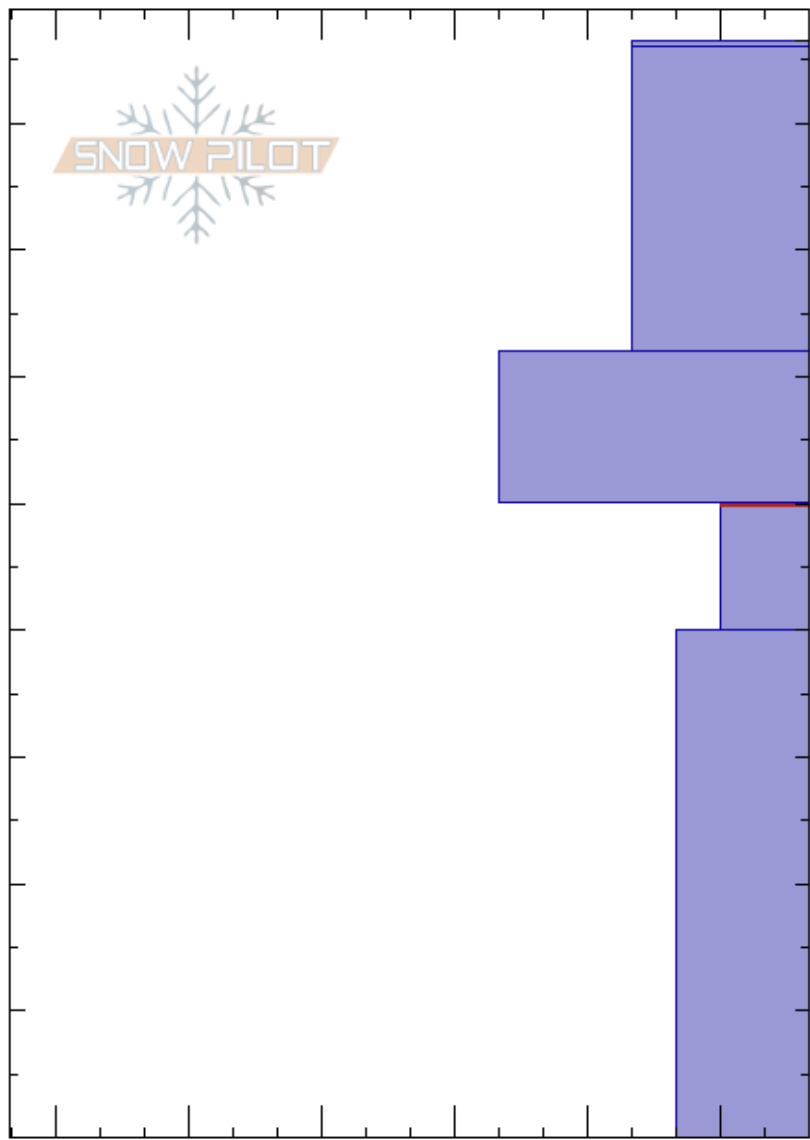

Tepee Basin Avalanche
Madison Range-S
MT

Zach Peterson

12/13/2023 - 11:45am

Co-ord: 44.90382N, -111.19498W

Elevation: 9260 ft

Slope Angle: 32°

Aspect: 20°

Wind Loading:

Specifics: Pit is adjacent to avalanche: flank;

Stability: Fair

HS:86.5

Layer Notes:

Air Temperature:

50-40cm:Problematic layer

Sky Cover: CLR

Precipitation: NO

Wind: Calm

Form	Crystal		ρ kg/m ³	Stability tests & Layer comments
	Size	Moisture		
∇	4			
⊙				
/				
•	0.5			
□	2			← ECTN13 @50cm
□	2-4			

Notes: @ the flank of a remotely triggered avalanche reported on: 12/09/2023