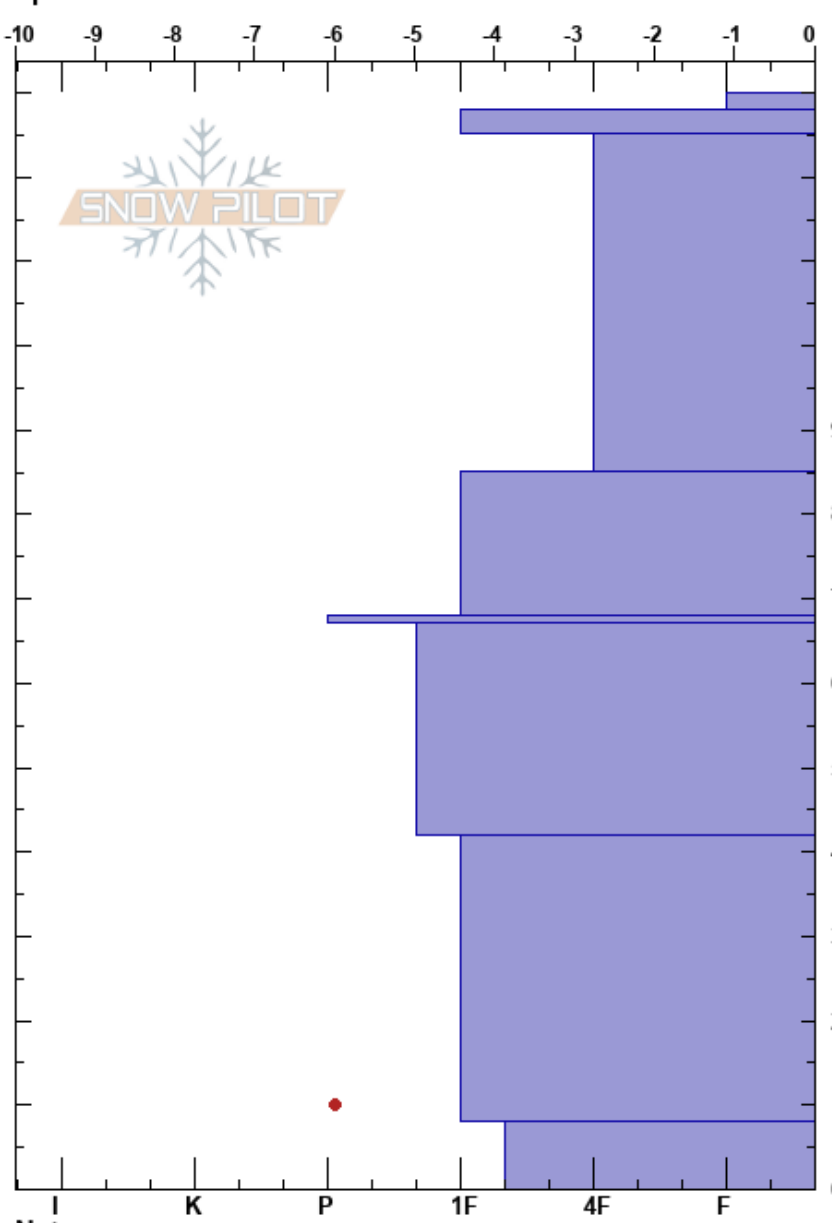

Queen of Spades
Purcell
BC
Elevation: 2240 m
Aspect: 180°
Specifics:

Amy McDonald
13/12/2023 - 10:00
Co-ord:
Slope Angle: 25°
Wind Loading:

Stability:
Air Temperature: -6°C
Sky Cover: SCT
Precipitation: NO
Wind: Calm

HS:130
Layer Notes:
68-67cm: Dec 6 CR
68-67cm: Problematic layer

Height (cm)	Crystal		Moisture	ρ kg/m ³	Stability tests & Layer comments
	Form	Size			
130	+				
125	+				
120	⊙⊙				
110					
100	/				
90					
80	•				
70	⊙⊙				68-67cm: Dec 6 CR
60					
50	•				
40					
30	B				
20					
10					
0	B		M		CTN No results x2