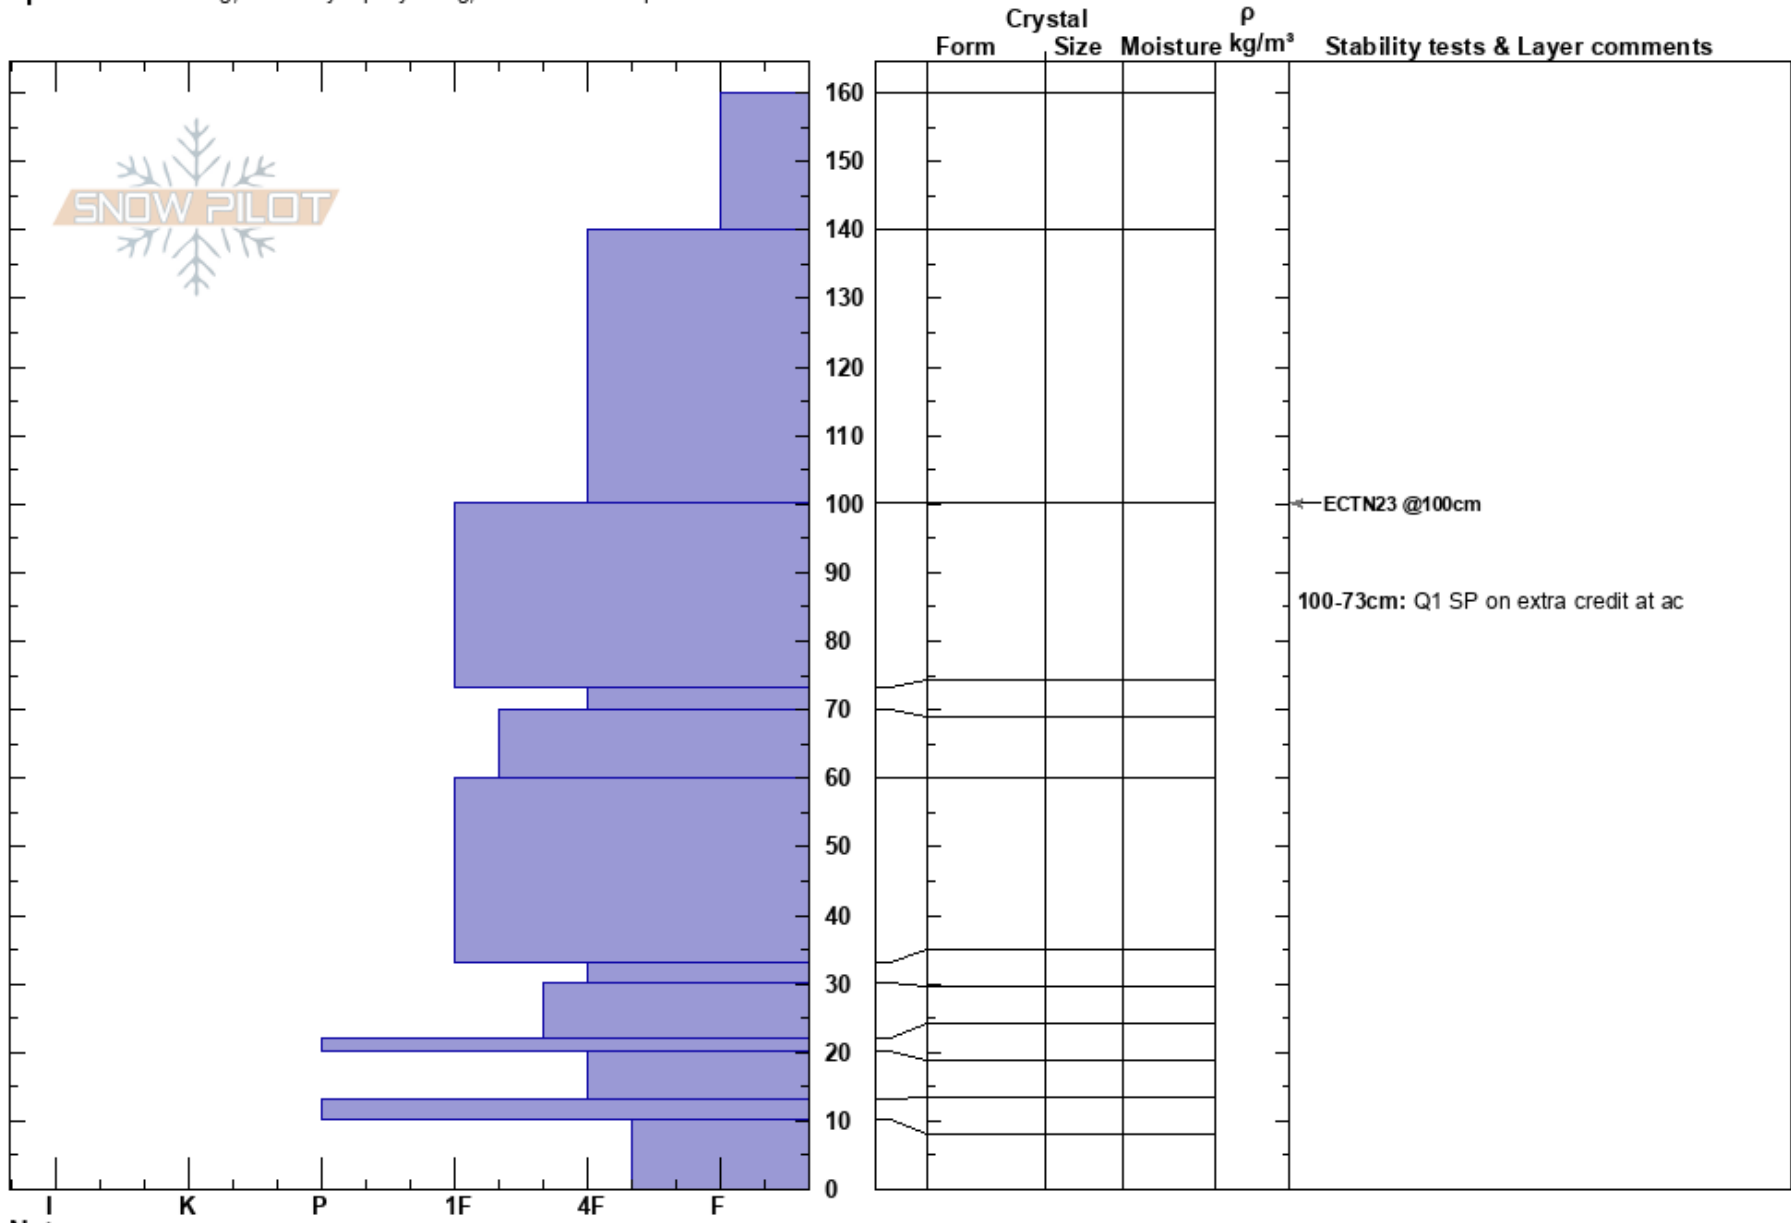

Heavens Gate NNW 9900 Sean Hathcock  
 Wasatch Range 12/13/2023 - 9:00am  
 UT  
**Elevation:** 9900 ft  
**Aspect:** 335°  
**Specifics:** Cracking; Instability rapidly rising; Ski tracks on slope

**Stability:**  
**Air Temperature:**  
**Sky Cover:** SCT  
**Precipitation:** NO  
**Wind:** E Strong

**HS:** 160  
**Layer Notes:**  
 100-73cm: Q1 SP on extra credit at ac  
 33-30cm: Problematic layer

**Notes:** Wind gusts from the east in the 50s mph, above 10k