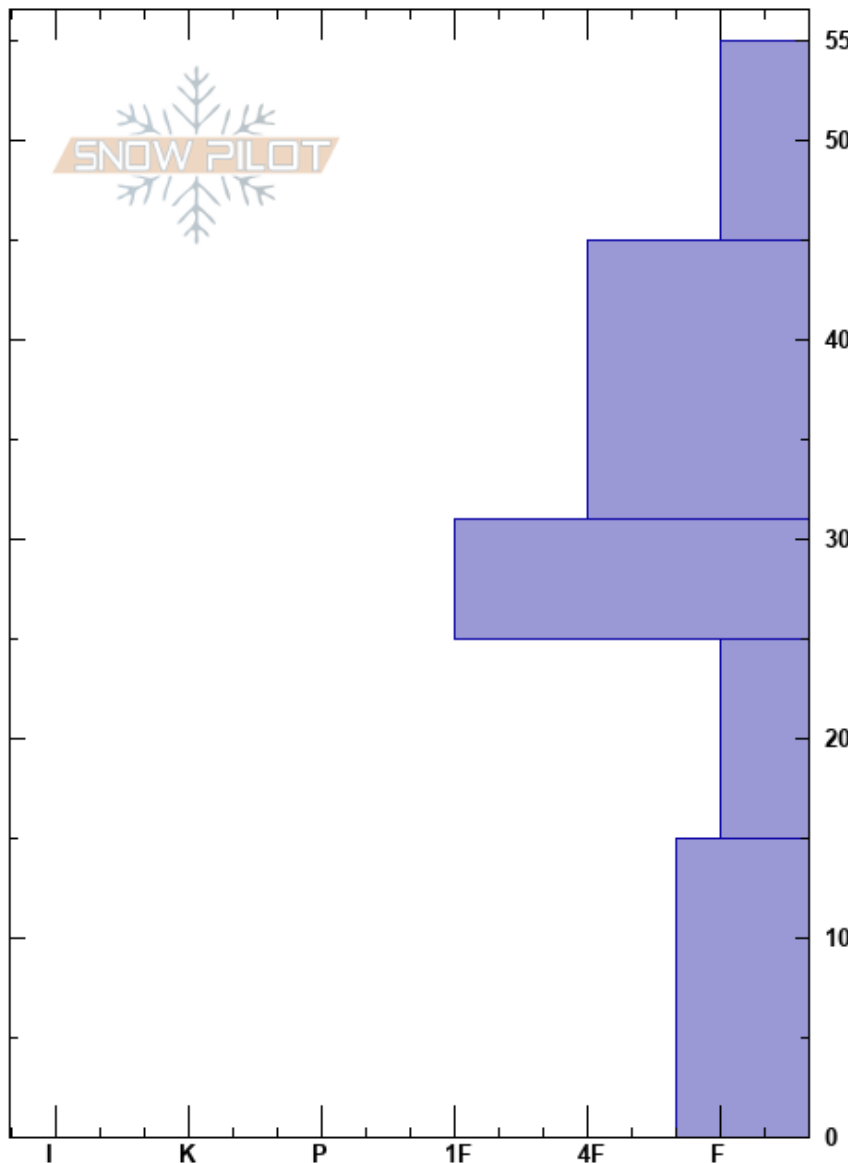

Bobs Knob  
 Southern Wasatch  
 UT  
 Elevation: 2625 m  
 Aspect: NE  
 Specifics: We skied slope

Joel ORourke  
 12/13/2023 - 12:00pm  
 Co-ord: 40.41176N, -111.61591E  
 Slope Angle: 32°  
 Wind Loading: no

Stability: HS:55  
 Air Temperature: -0.5°C PF:40  
 Sky Cover: SCT PS: 18  
 Precipitation: NO  
 Wind: W Light Breeze  
 Layer Notes: 15-0cm: Problematic layer

Height (m)	Crystal		Moisture	$\rho$ kg/m <sup>3</sup>	Stability tests & Layer comments
	Form	Size			
55	∇	5			
50	□	1-2			
40	□	1-2			
30	◼	1-2			
20	□	2			
10	□	2-4			←ECTP17 @15cm irregular brk
0					