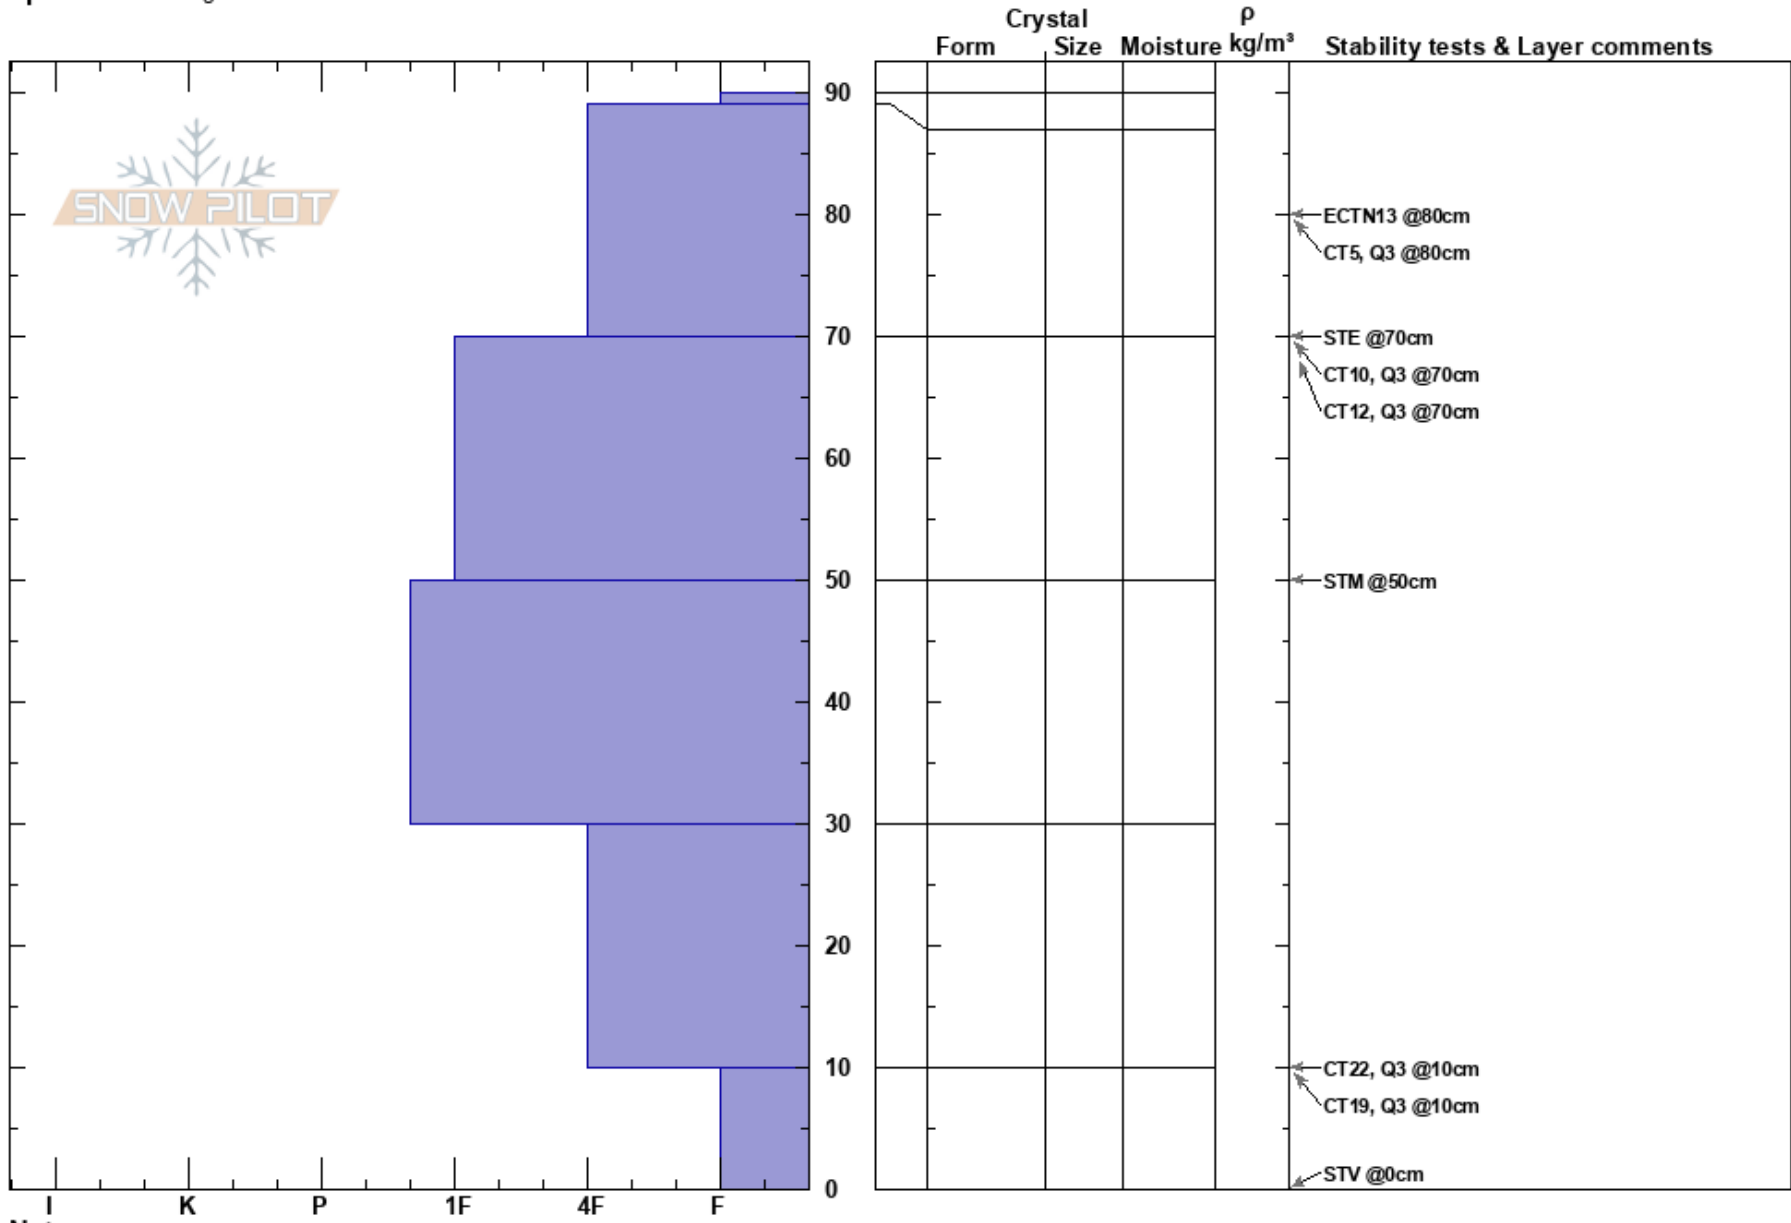

Upper Calendar
 Gore Range
 CO
Elevation: 12250 ft
Aspect: E
Specifics: Pit dug in a Ski Area

Graham Shivers
 12/13/2023 - 12:00pm
Co-ord: 39.47005N, -106.15517W
Slope Angle: 26°
Wind Loading: no

Stability:
Air Temperature:
Sky Cover:
Precipitation: NO
Wind: NW Calm

HS:90
Layer Notes:

Notes: