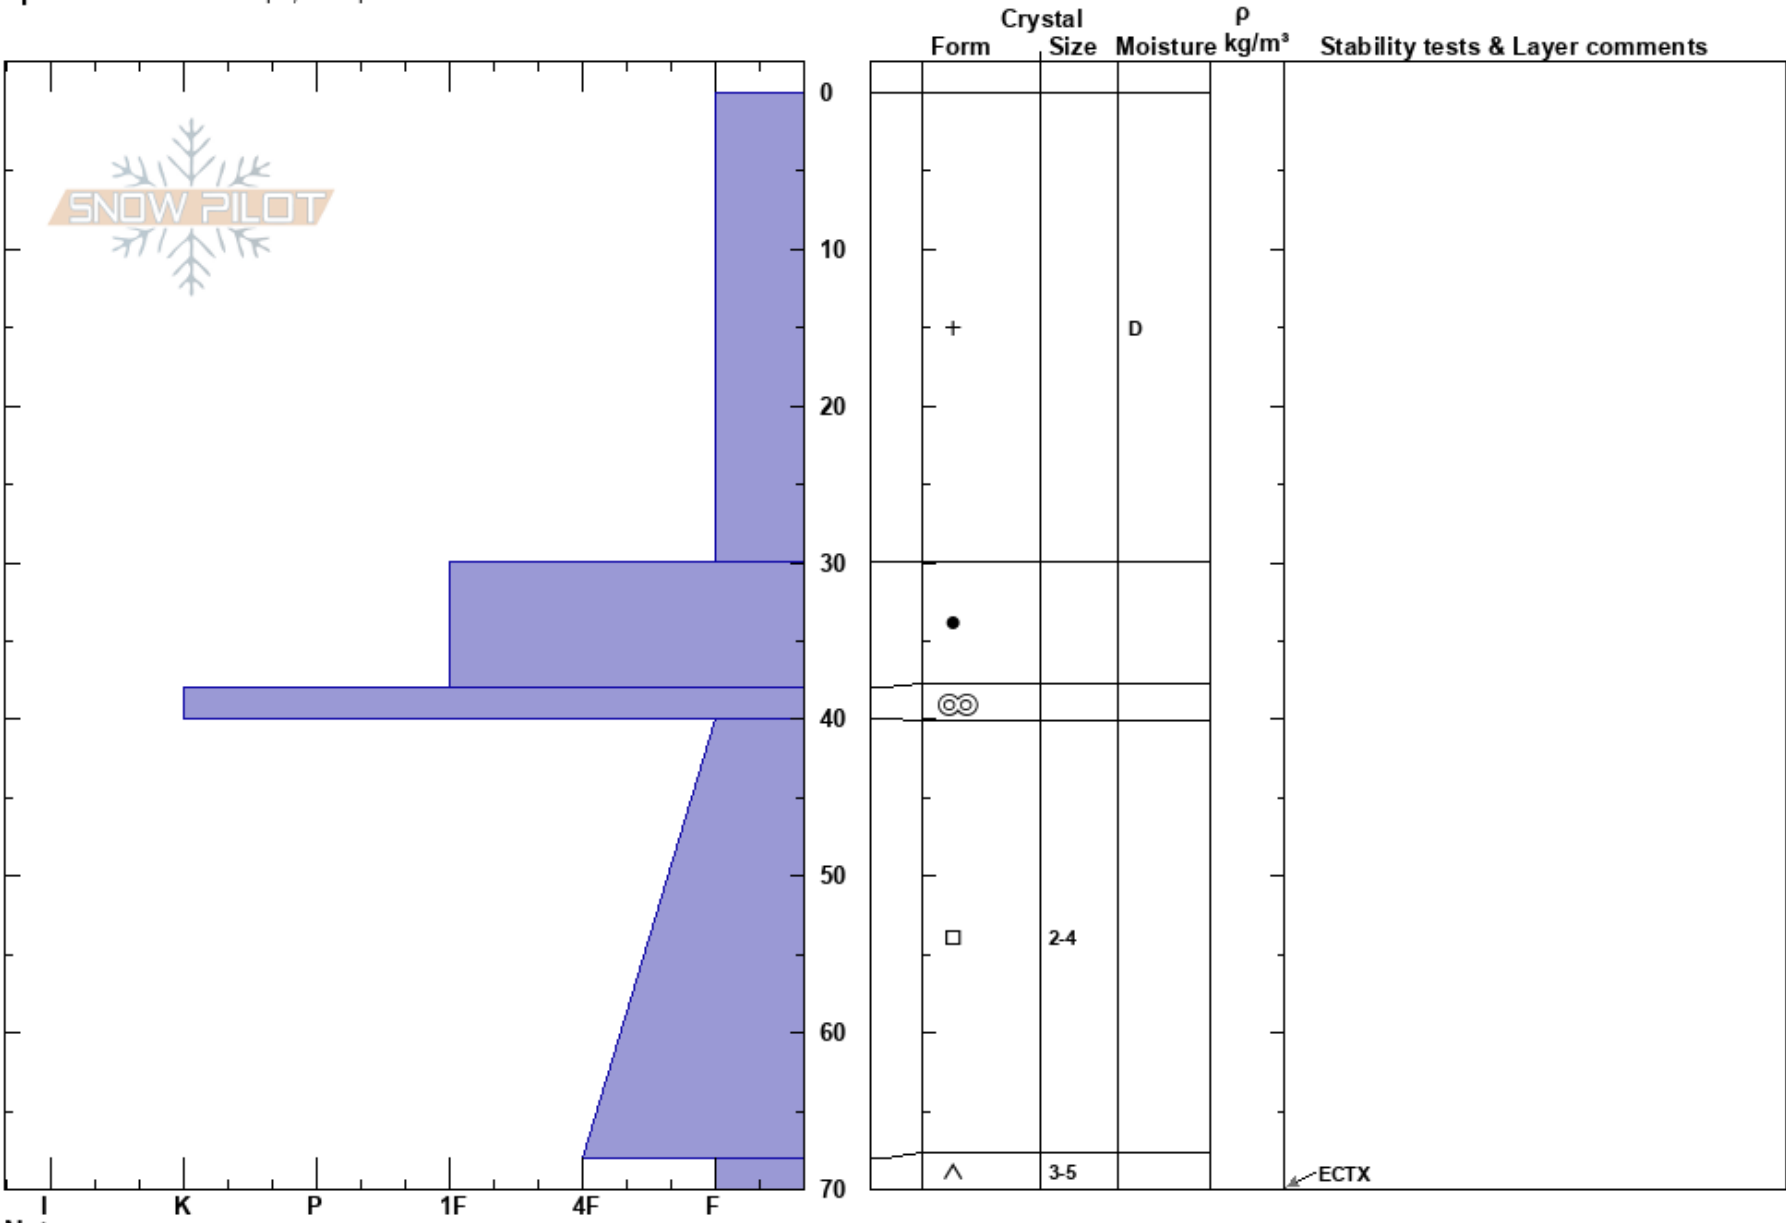

Stehøe Nord
 Jotunheimen
 Norway
Elevation: 1560 m
Aspect: N
Specifics: We skied slope; Poor pit location

Magnus Bekker
 18/01/2018 - 15:30
Co-ord: 32V MP 58383 24226
Slope Angle: 28°
Wind Loading: previous

Stability:
Air Temperature: -12°C
Sky Cover: OVC
Precipitation: NO
Wind: S Light Breeze

HS:70
PF:30
 68-70cm: Problematic layer

Notes: