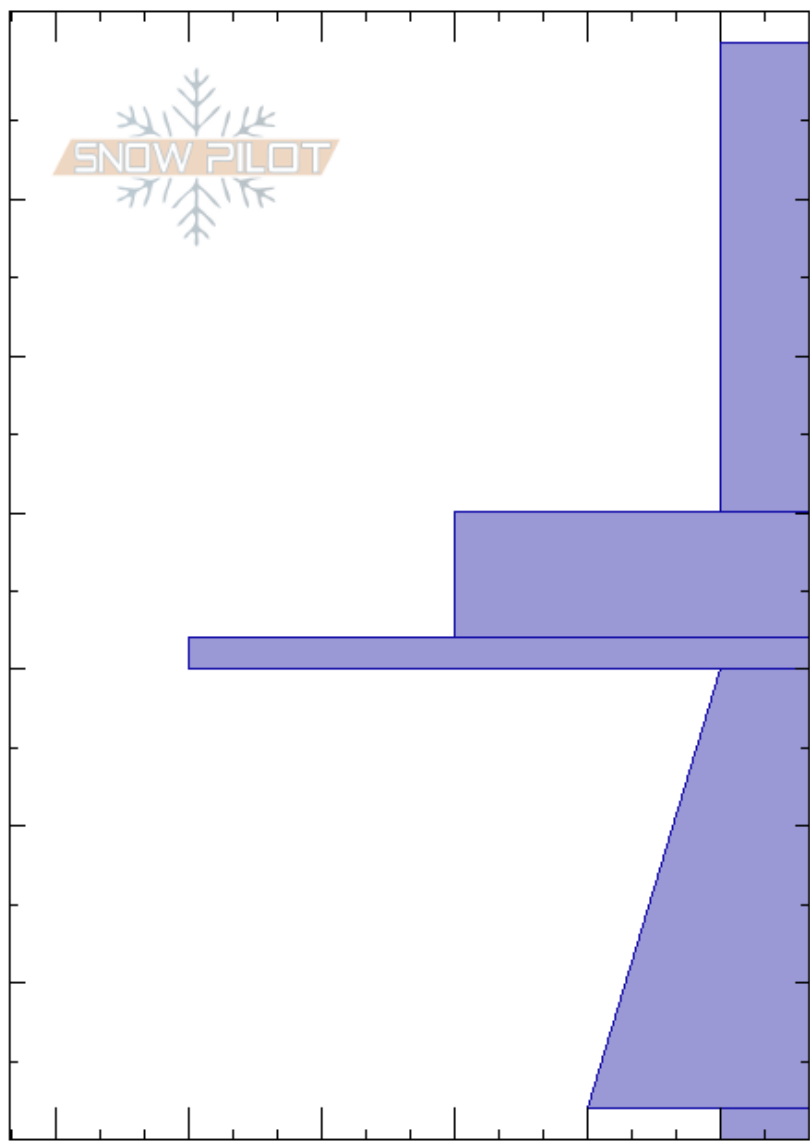

Stehøe Nord
 Jotunheimen
 Norway
Elevation: 1560 m
Aspect: N
Specifics: We skied slope; Poor pit location

Magnus Bekker
 18/01/2018 - 15:30
Co-ord: 32V MP 58383 24226
Slope Angle: 28°
Wind Loading: previous

Stability:
Air Temperature: -12°C
Sky Cover: OVC
Precipitation: NO
Wind: S Light Breeze

HS:70
PF:30
 68-70cm: Problematic layer

Crystal Form	Crystal Size	Moisture	ρ kg/m ³	Stability tests & Layer comments
+		D		
•				
⊙				
□	2-4			
^	3-5			