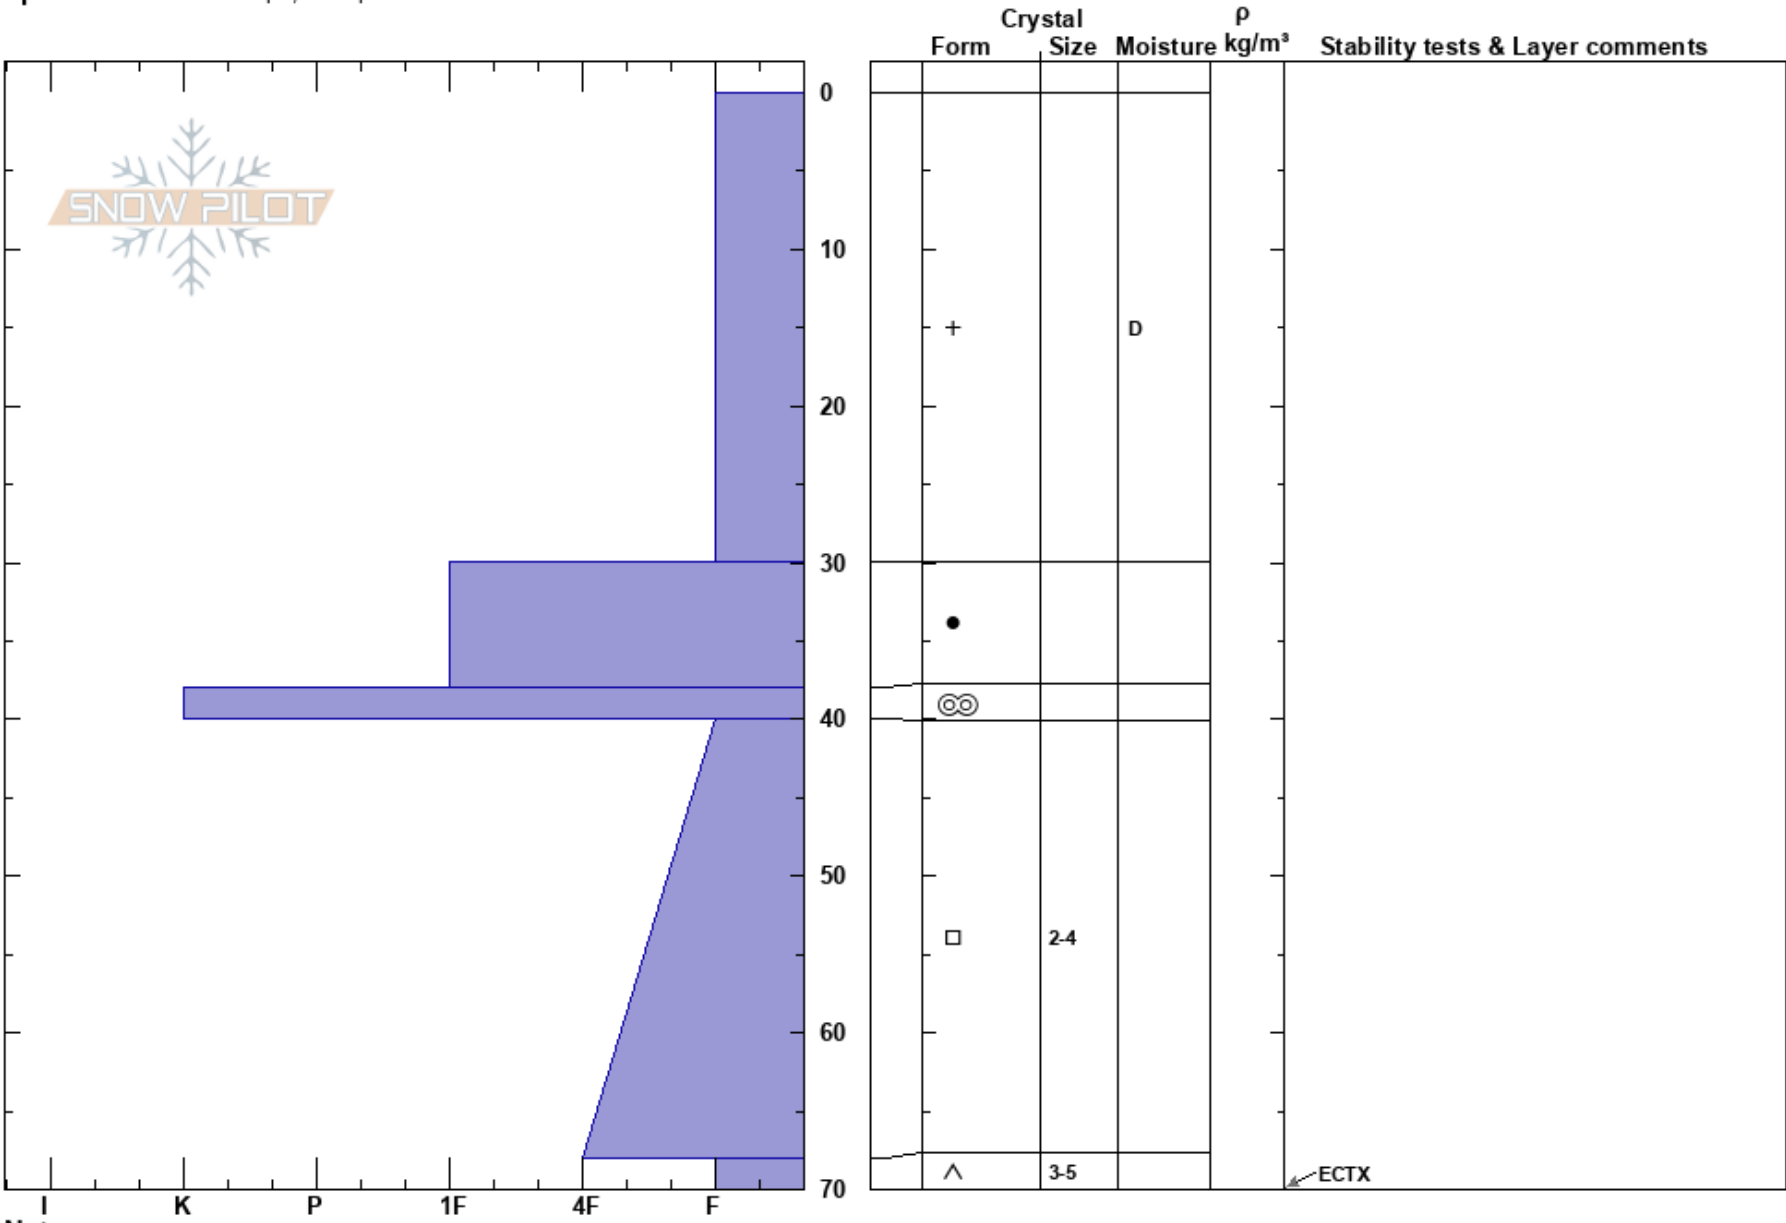

Stehøe Nord  
 Jotunheimen  
 Norway  
**Elevation:** 1560 m  
**Aspect:** N  
**Specifics:** We skied slope; Poor pit location

Magnus Bekker  
 18/01/2018 - 15:30  
**Co-ord:** 32V MP 58383 24226  
**Slope Angle:** 28°  
**Wind Loading:** previous

**Stability:**  
**Air Temperature:** -12°C  
**Sky Cover:** OVC  
**Precipitation:** NO  
**Wind:** S Light Breeze

**HS:**70  
**PF:**30  
 68-70cm: Problematic layer

Notes: