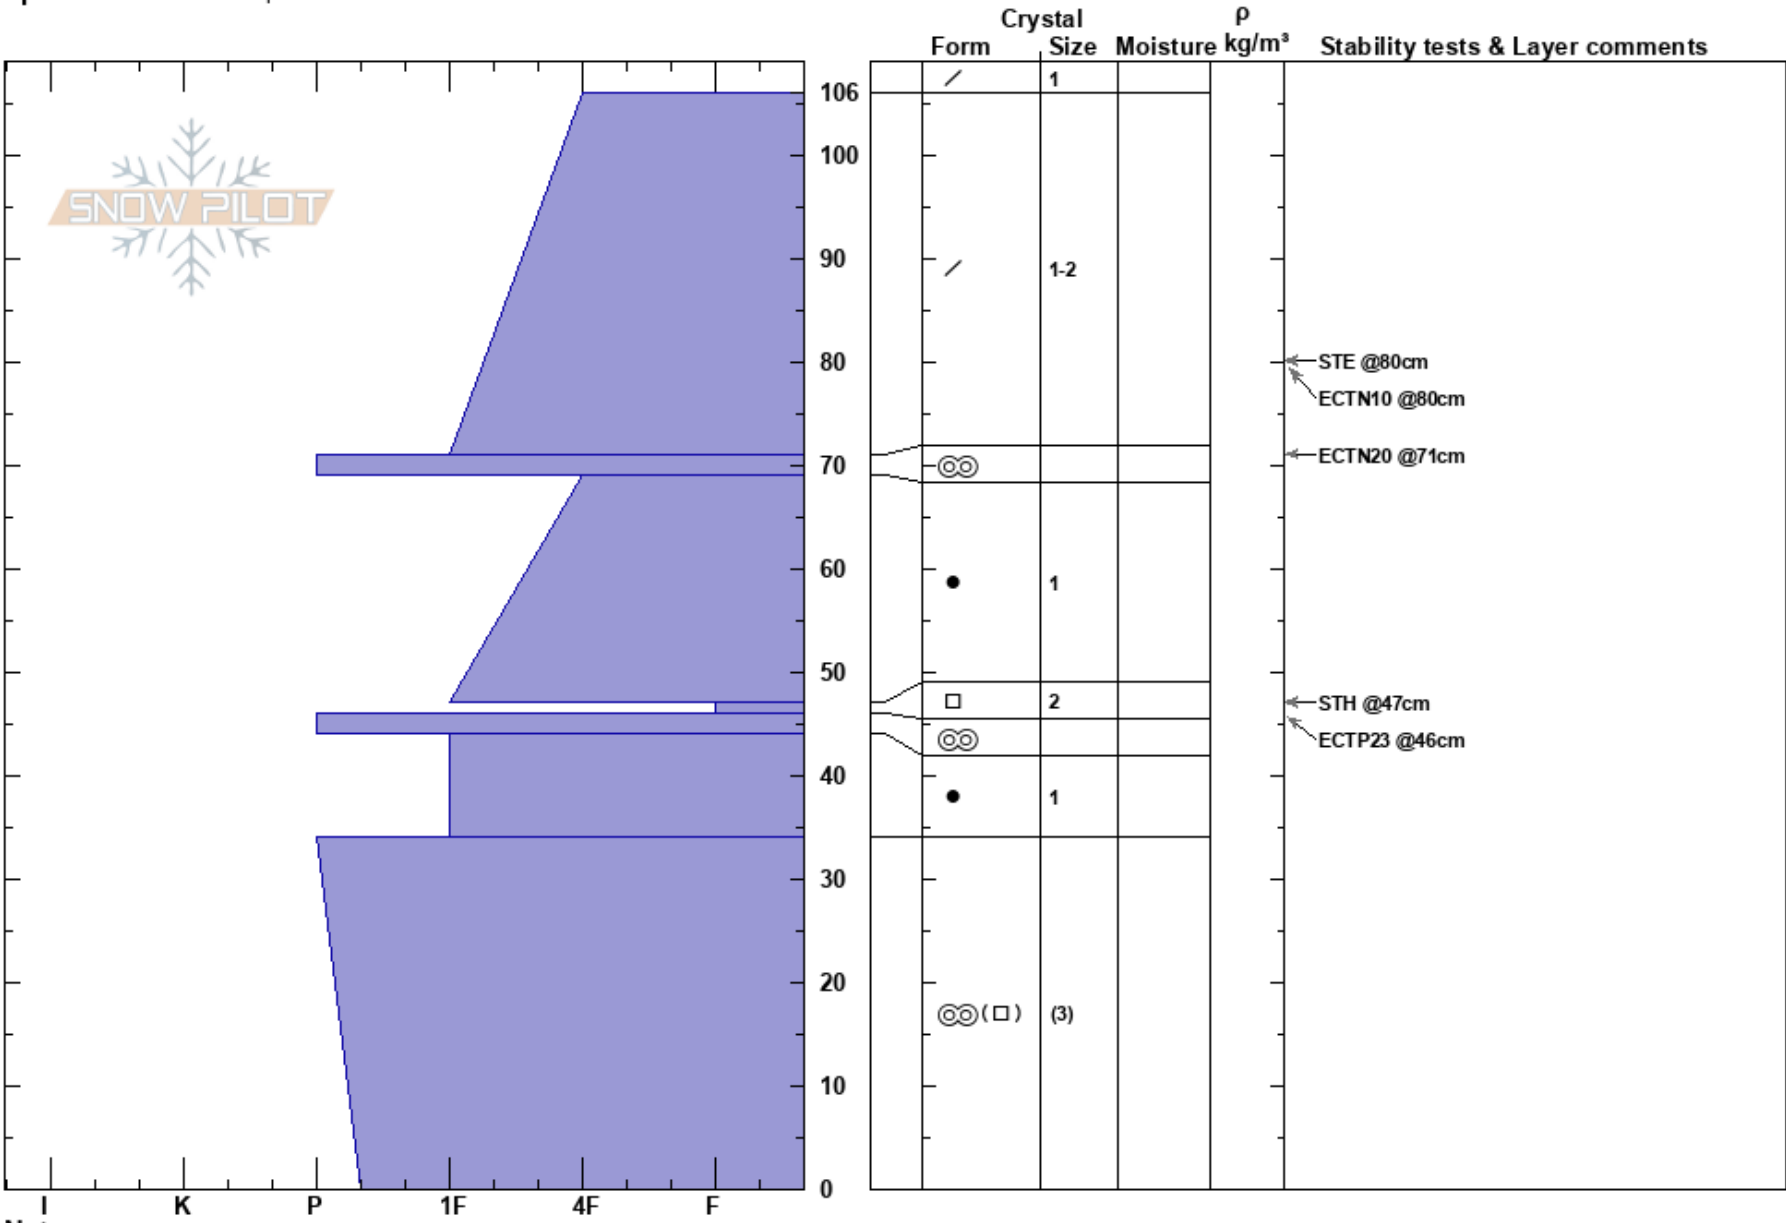

MidNoodle RightSide
 Teton Range
 WY
Elevation: 2841 m
Aspect: S
Specifics: We skied slope

Daniel Nagy
 12/13/2023 - 12:35pm
Co-ord: 43.77306N, -110.99940W
Slope Angle: 32°
Wind Loading:

Stability: Fair **HS:** 106
Air Temperature: 46-44cm: Problematic layer
Sky Cover: CLR
Precipitation: NO
Wind: Calm