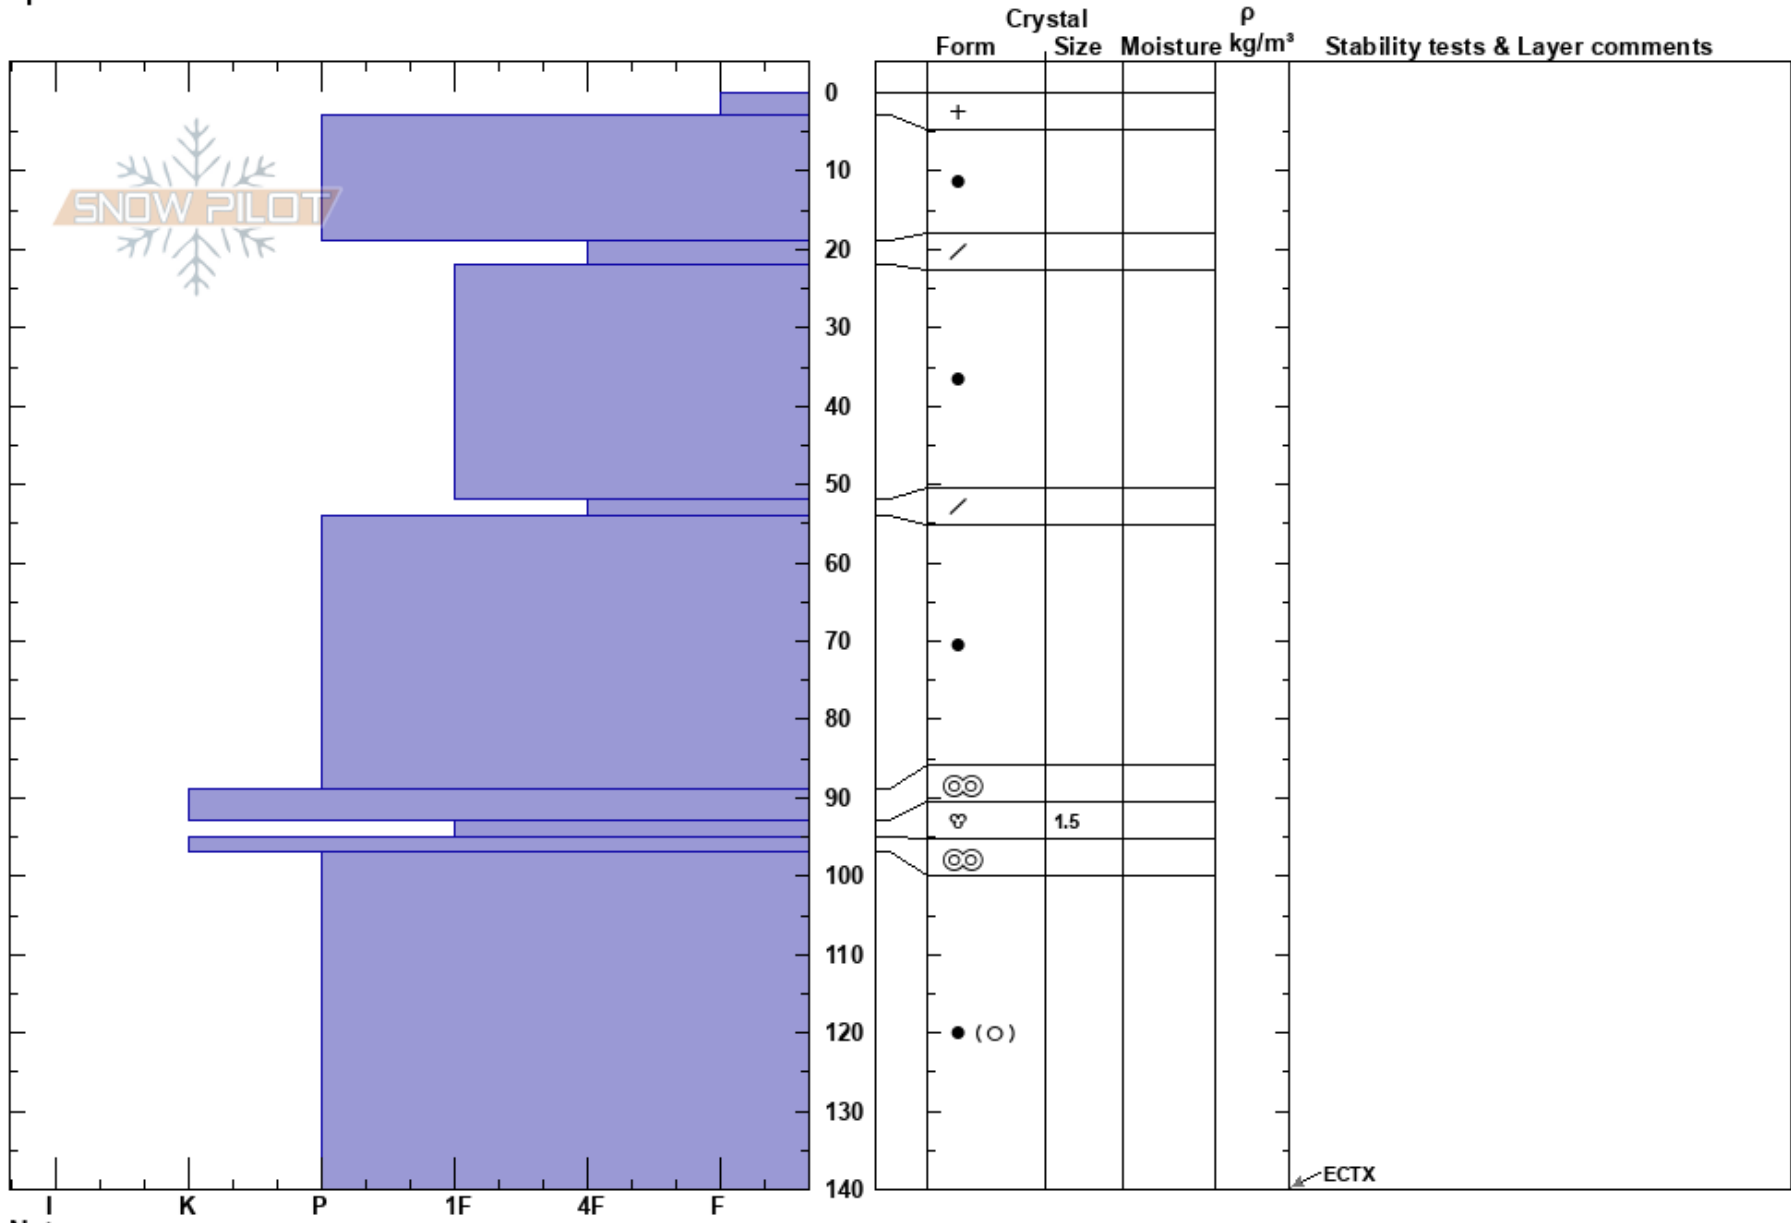

Stehøe Sør  
 Jotunheimen  
 Norway  
 Elevation:  
 Aspect: S  
 Specifics:

Stian Sommer  
 18/01/2018 - 10:30  
 Co-ord: 32V MP 58554 22762  
 Slope Angle: 30°  
 Wind Loading:

Stability:  
 Air Temperature:  
 Precipitation:  
 Wind:  
 HS:140  
 PS: 3 52-54cm:Problematic layer

Notes:

ECTX