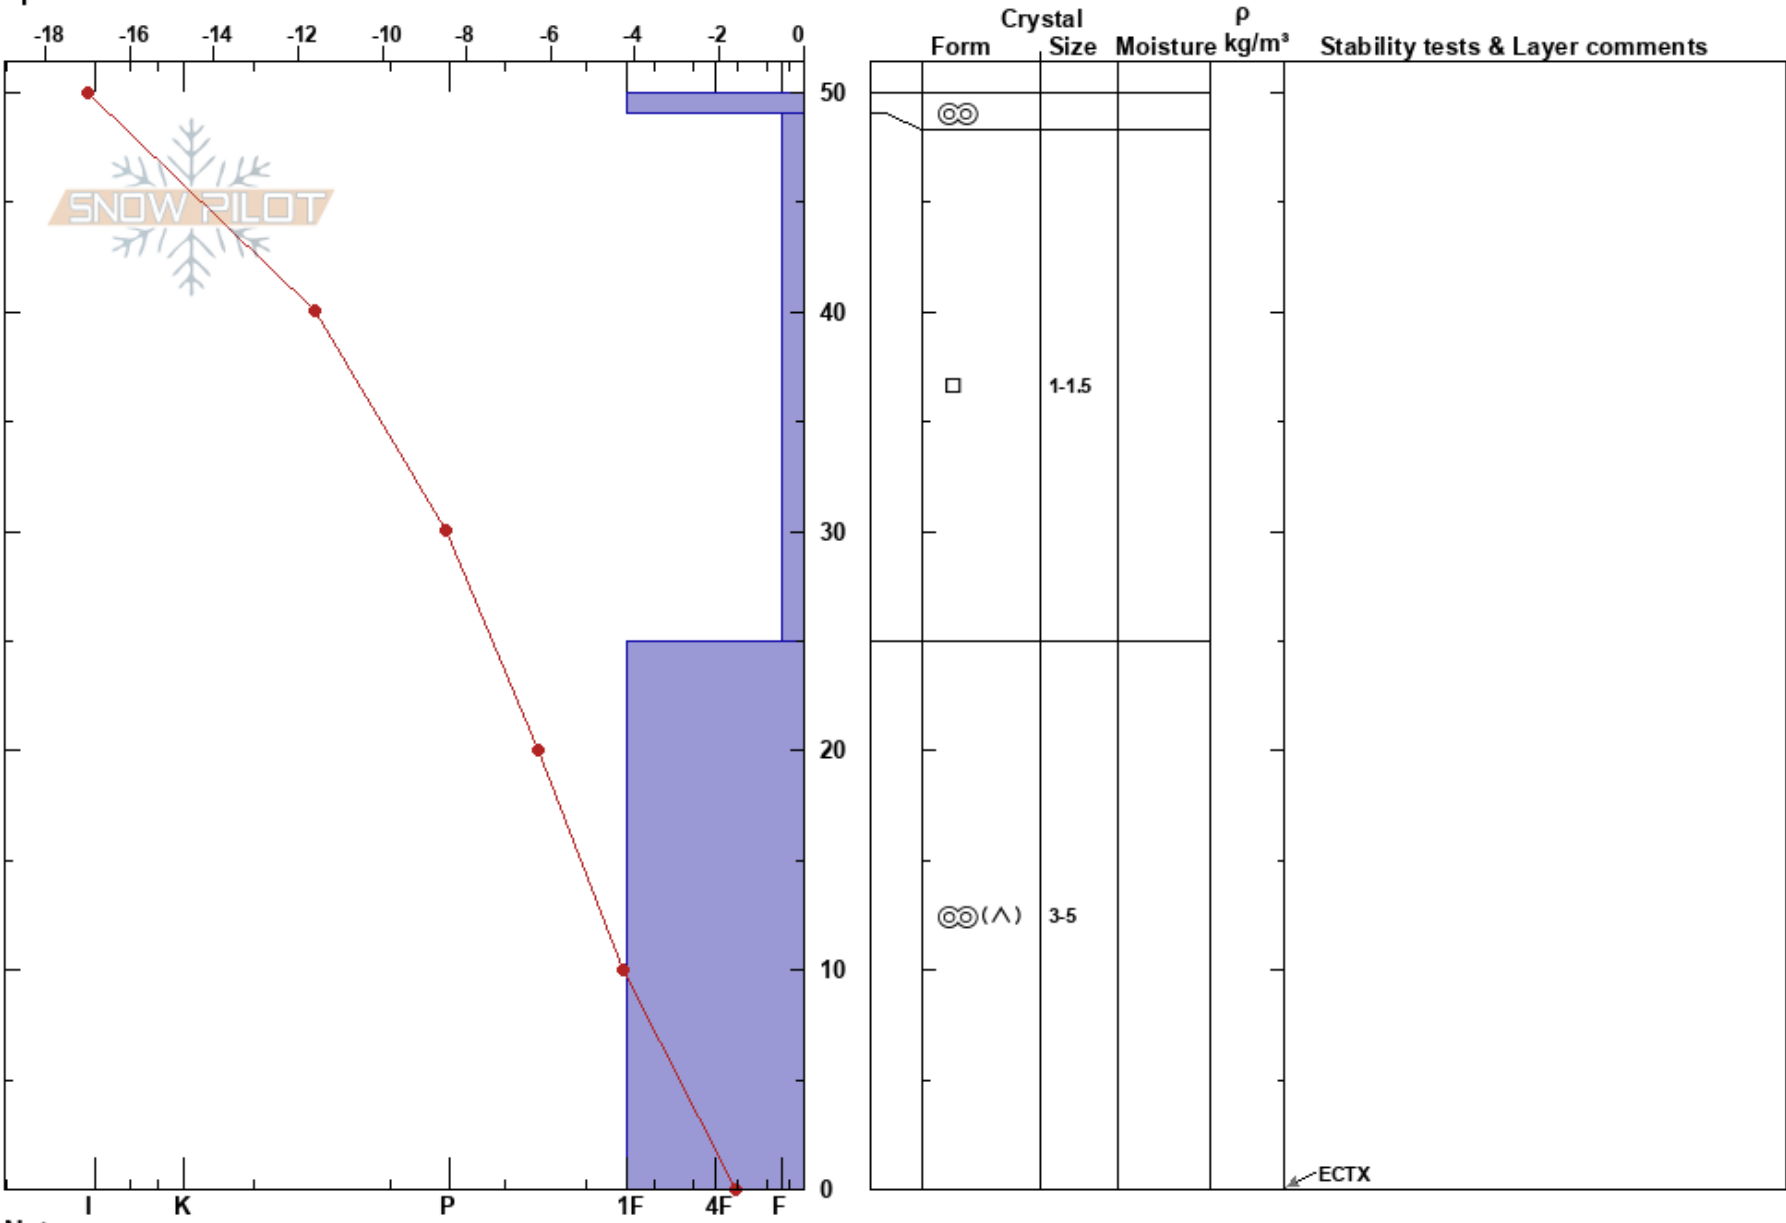

Leråravin S
 Duved
 Sweden
 Elevation: 833 m
 Aspect: S
 Specifics:

Oskar Brodén
 13/12/2023 - 12:23
 Co-ord:
 Slope Angle: 19°
 Wind Loading:

Stability:
 Air Temperature: -12.8°C
 Sky Cover: CLR
 Precipitation: NO
 Wind: Calm

HS:50 Layer Notes:

Notes:

I K P 1F 4F F

ECTX