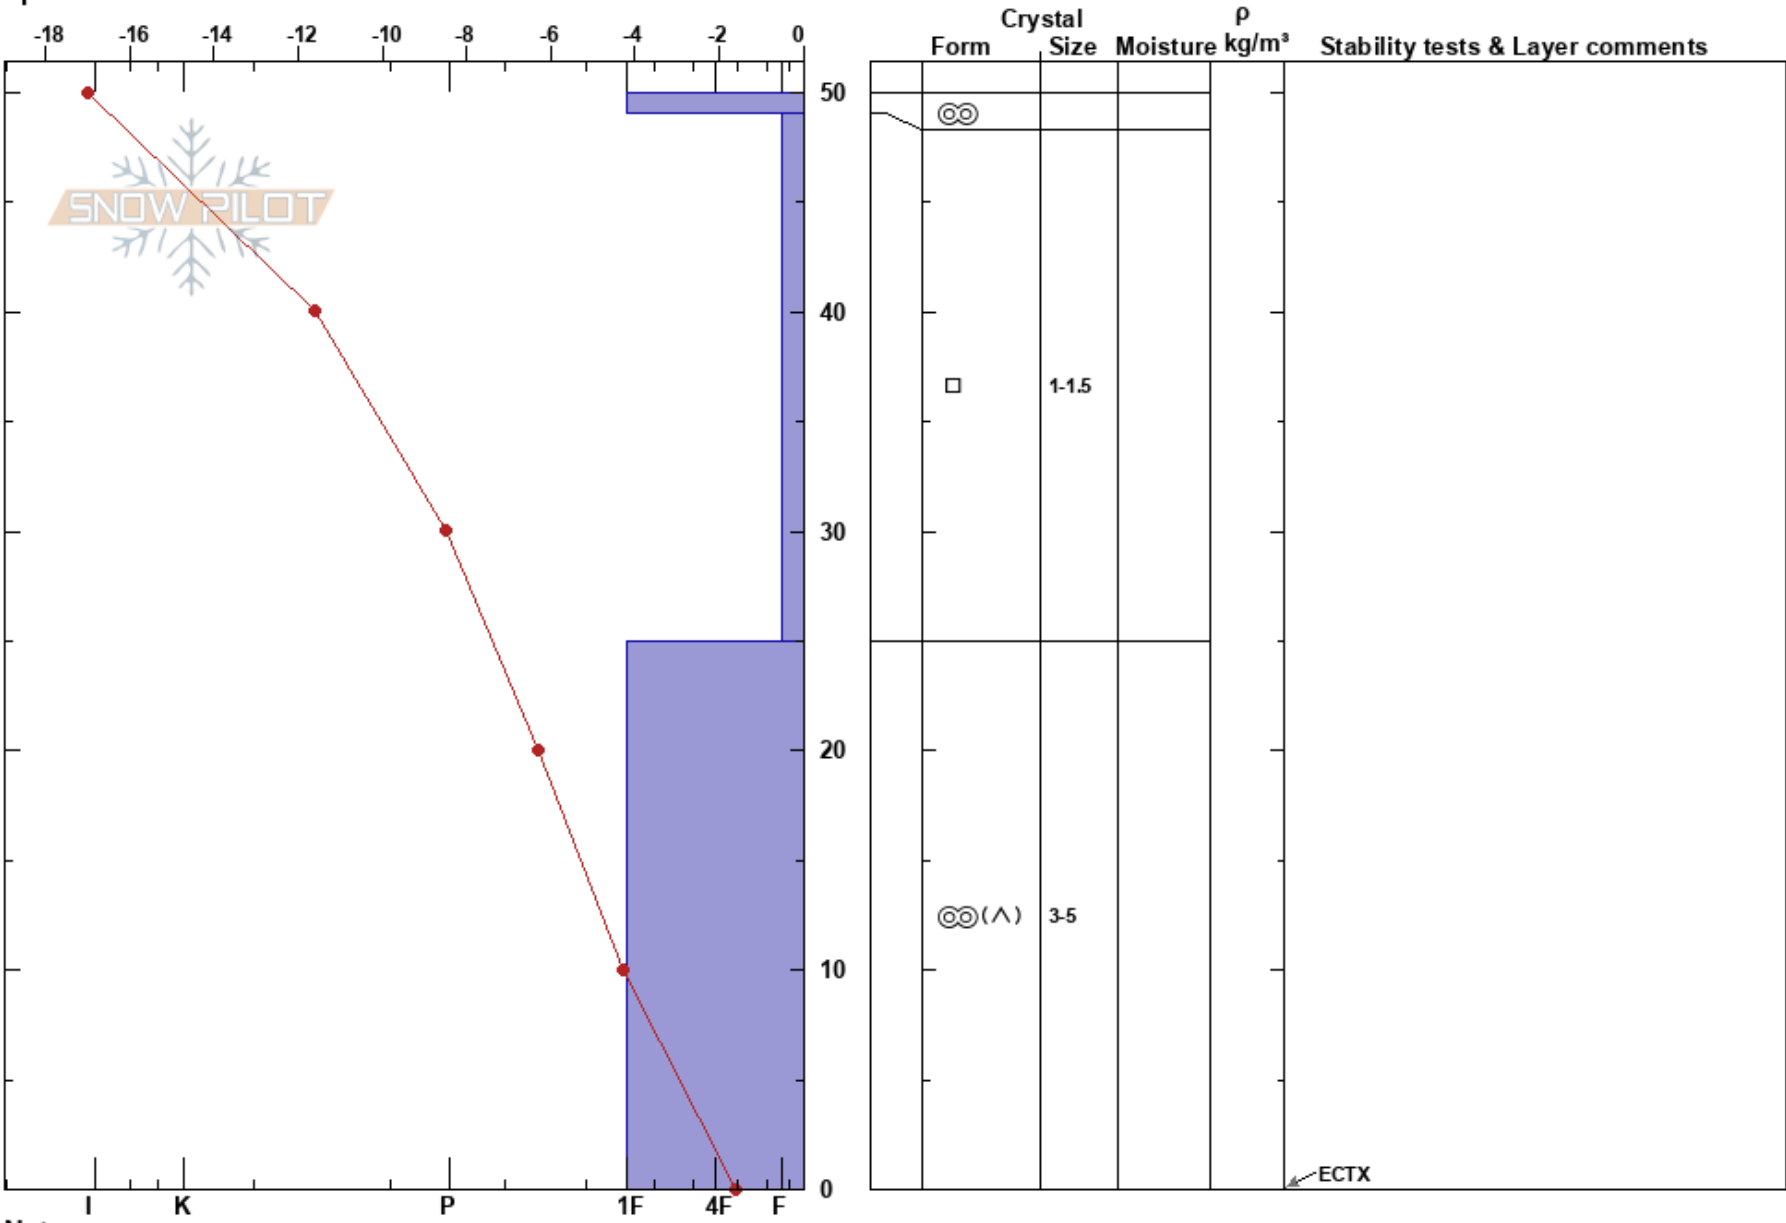

Leråravin S  
 Duved  
 Sweden  
 Elevation: 833 m  
 Aspect: S  
 Specifics:

Oskar Brodén  
 13/12/2023 - 12:23  
 Co-ord:  
 Slope Angle: 19°  
 Wind Loading:

Stability:  
 Air Temperature: -12.8°C  
 Sky Cover: CLR  
 Precipitation: NO  
 Wind: Calm

HS:50

Layer Notes:

Notes:

ECTX