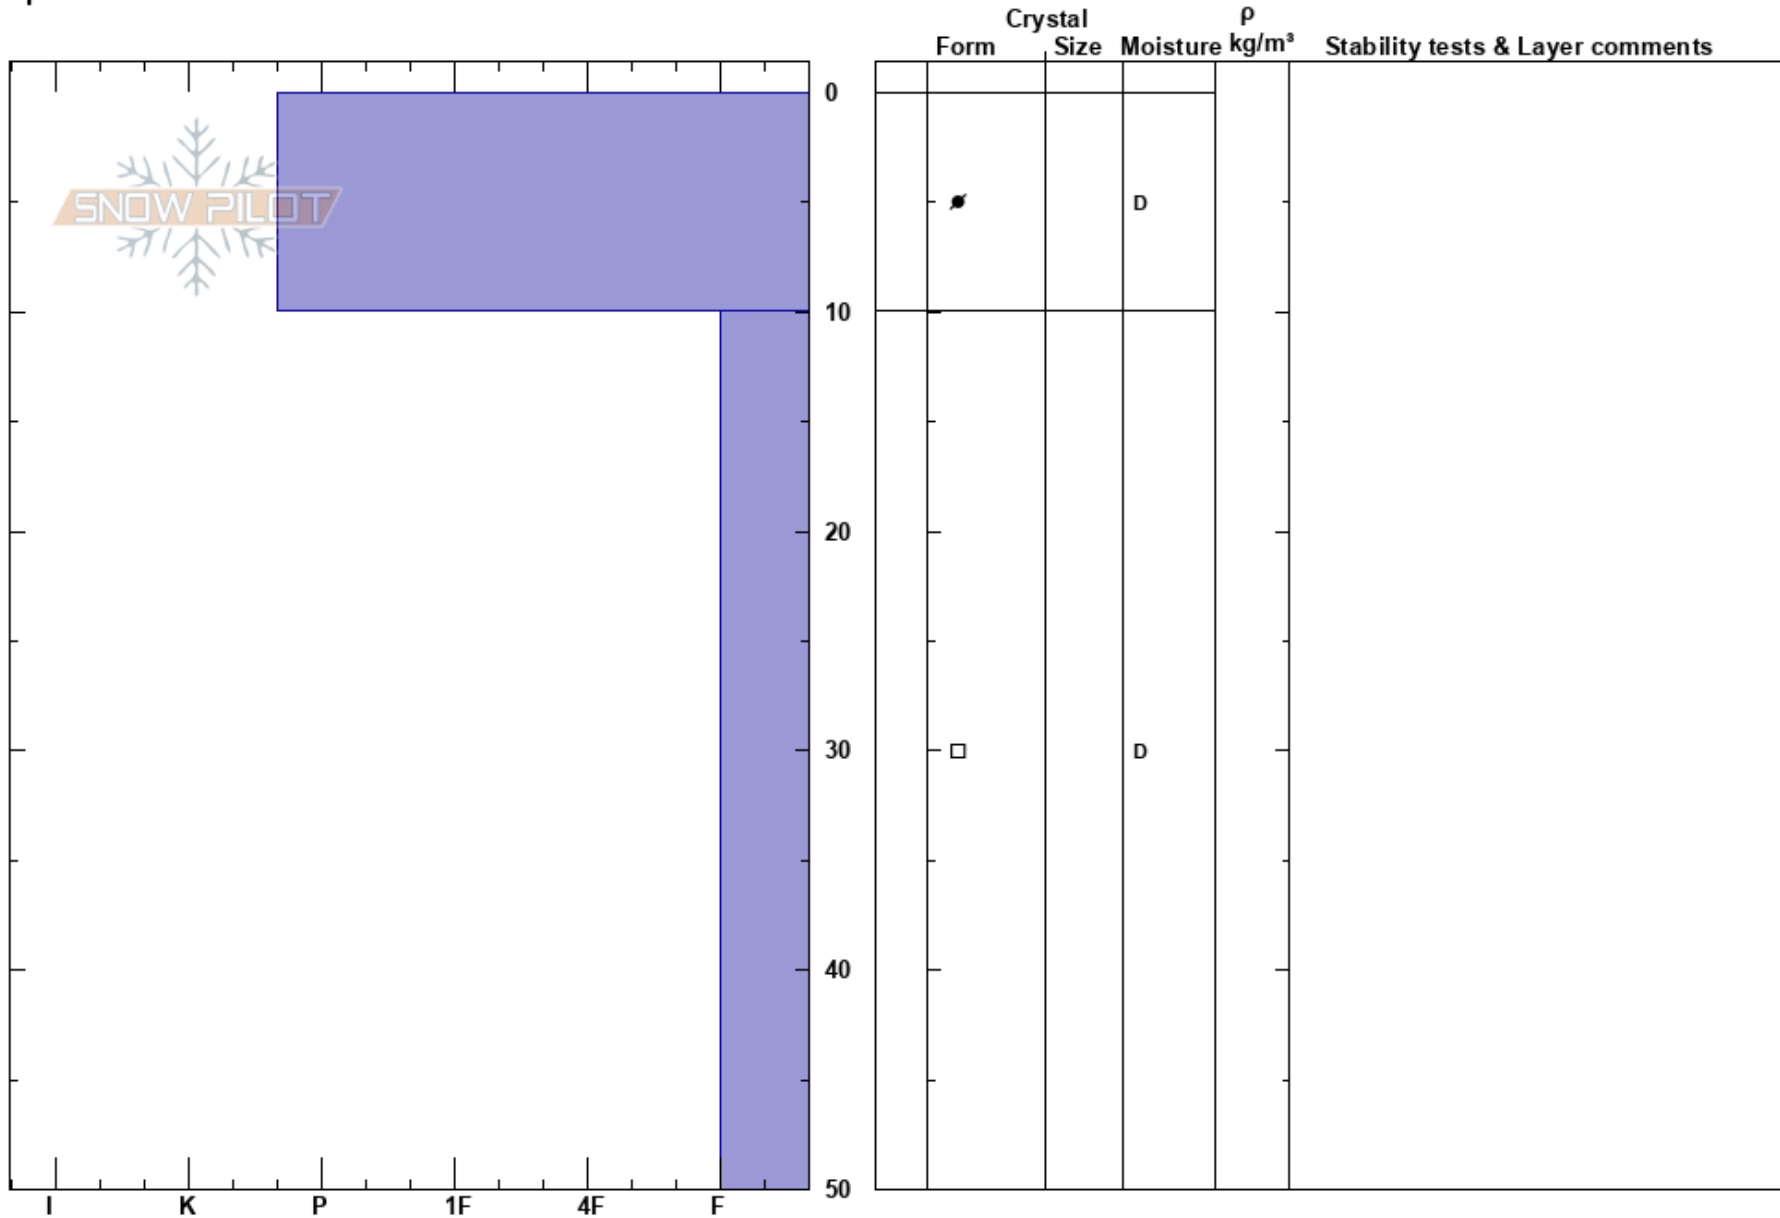

Stehøe S
 Jotunheimen
 Norway
Elevation: 1840 m
Aspect: SE
Specifics:

Morten R
 18/01/2018 - 00:10
Co-ord: 32V MP 58738 23276
Slope Angle: 50°
Wind Loading: no

Stability:
Air Temperature:
Sky Cover: OVC
Precipitation: S2
Wind: S Moderate

HS:50
PF:50

Layer Notes:

Notes: