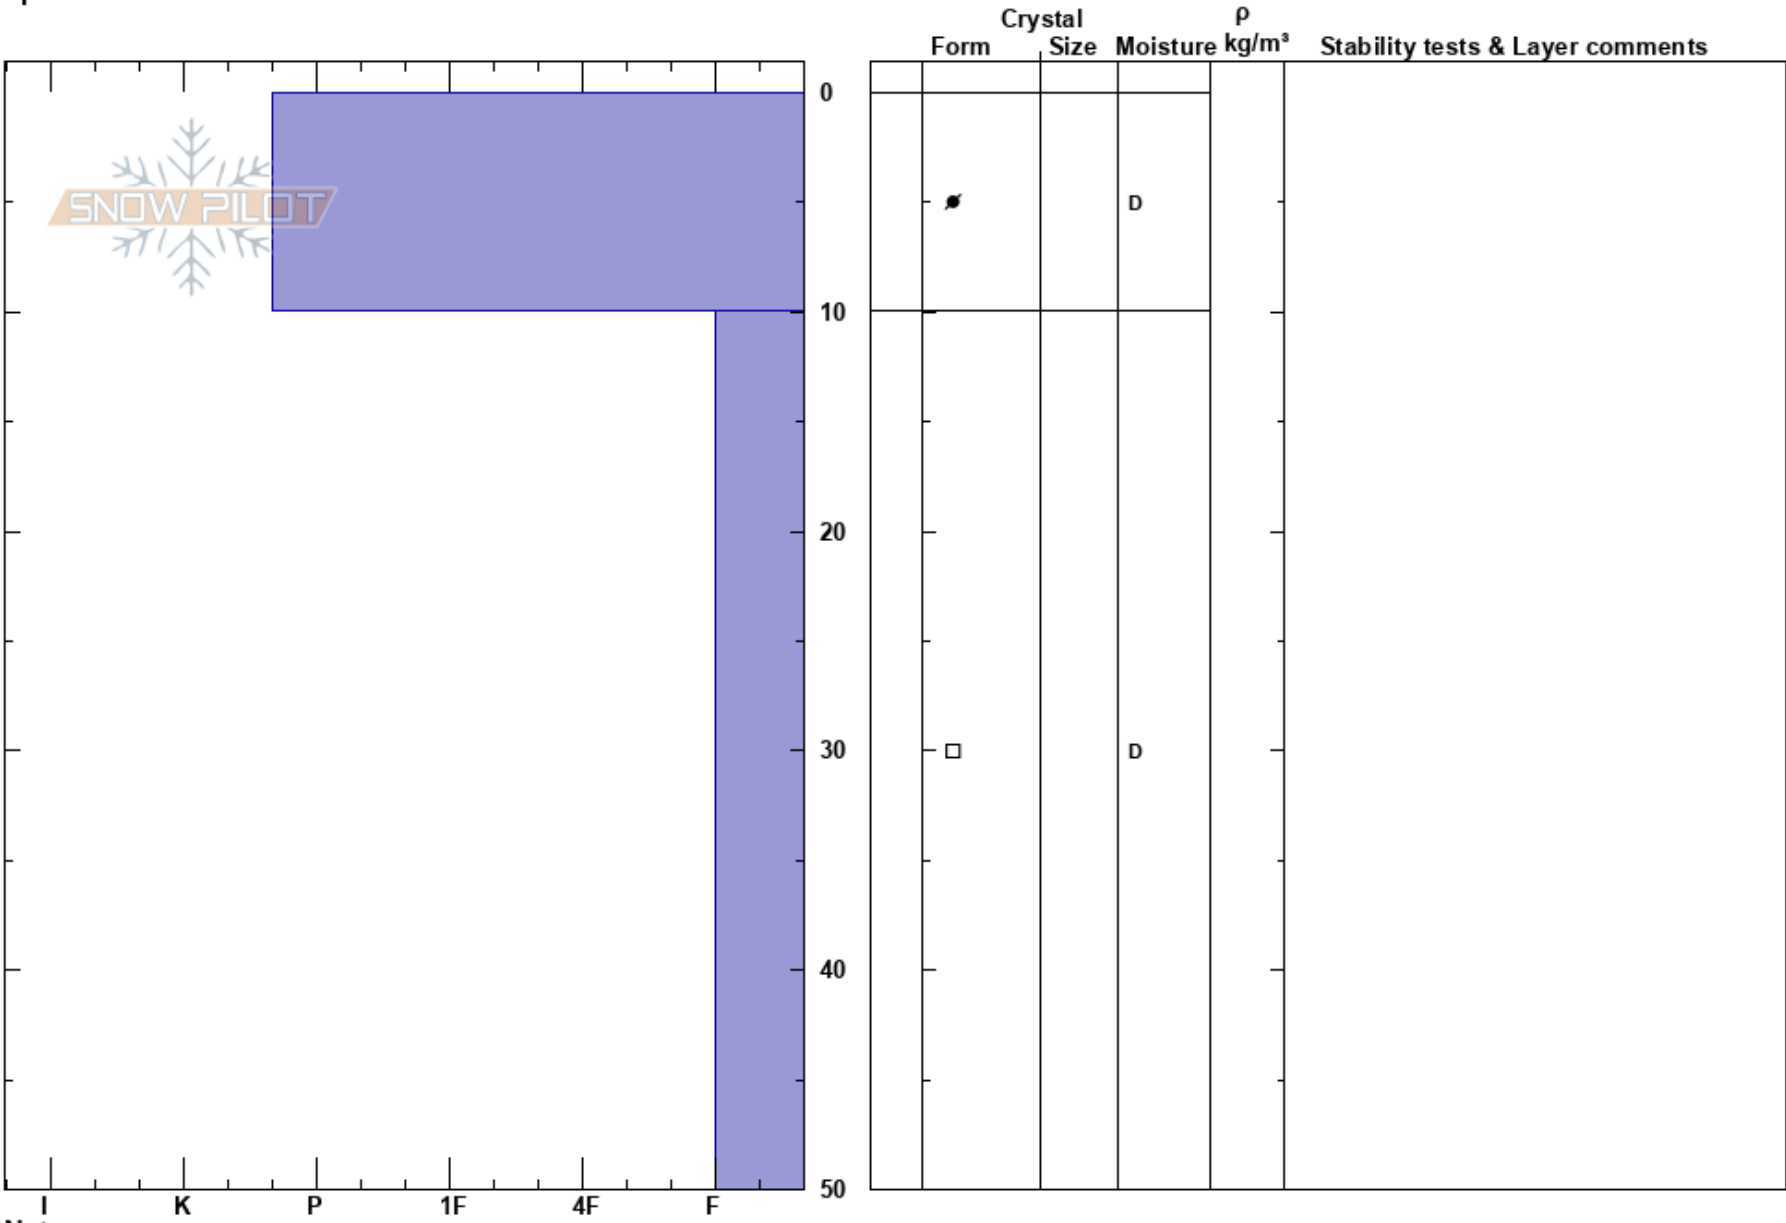

Stehøe S
 Jotunheimen
 Norway
Elevation: 1840 m
Aspect: SE
Specifics:

Morten R
 18/01/2018 - 00:10
Co-ord: 32V MP 58738 23276
Slope Angle: 50°
Wind Loading: no

Stability:
Air Temperature:
Sky Cover: OVC
Precipitation: S2
Wind: S Moderate

HS:50
PF:50
Layer Notes:

Notes: