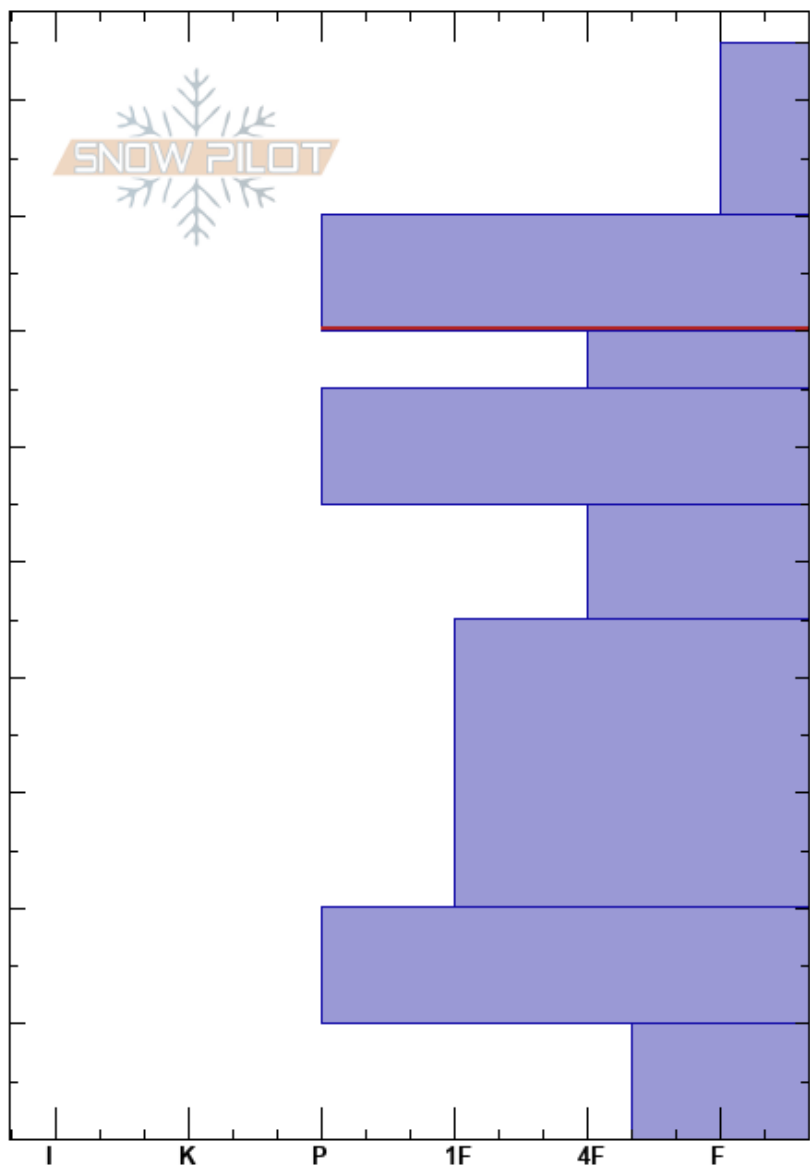

Marmot South
 Hatcher Pass
 AK
Elevation: 3670 ft
Aspect: S
Specifics: We skied slope

Ryan Lewthwaite
 12/12/2023 - 12:00pm
Co-ord: 61.77310N, -149.25519W
Slope Angle: 25°
Wind Loading: previous

Stability: Fair
Air Temperature: 19°F
Sky Cover: OVC
Precipitation: S1
Wind: SE Light Breeze

HS:95
PF:12
PS:7
 80-70cm: Problematic layer

Depth (cm)	Crystal		Moisture	ρ kg/m ³	Stability tests & Layer comments
	Form	Size			
95	+	0.5			
90	+	0.5-1	D		
80	•		D		
70	⊖		D		← CT24, PC @68cm
60	•				
50	⊖		D-M		
40	⊖		D-M		
30	⊖				
20	⊖				
10	⊖		M		
0					← ECTX

Notes: HN24 5-6 inches