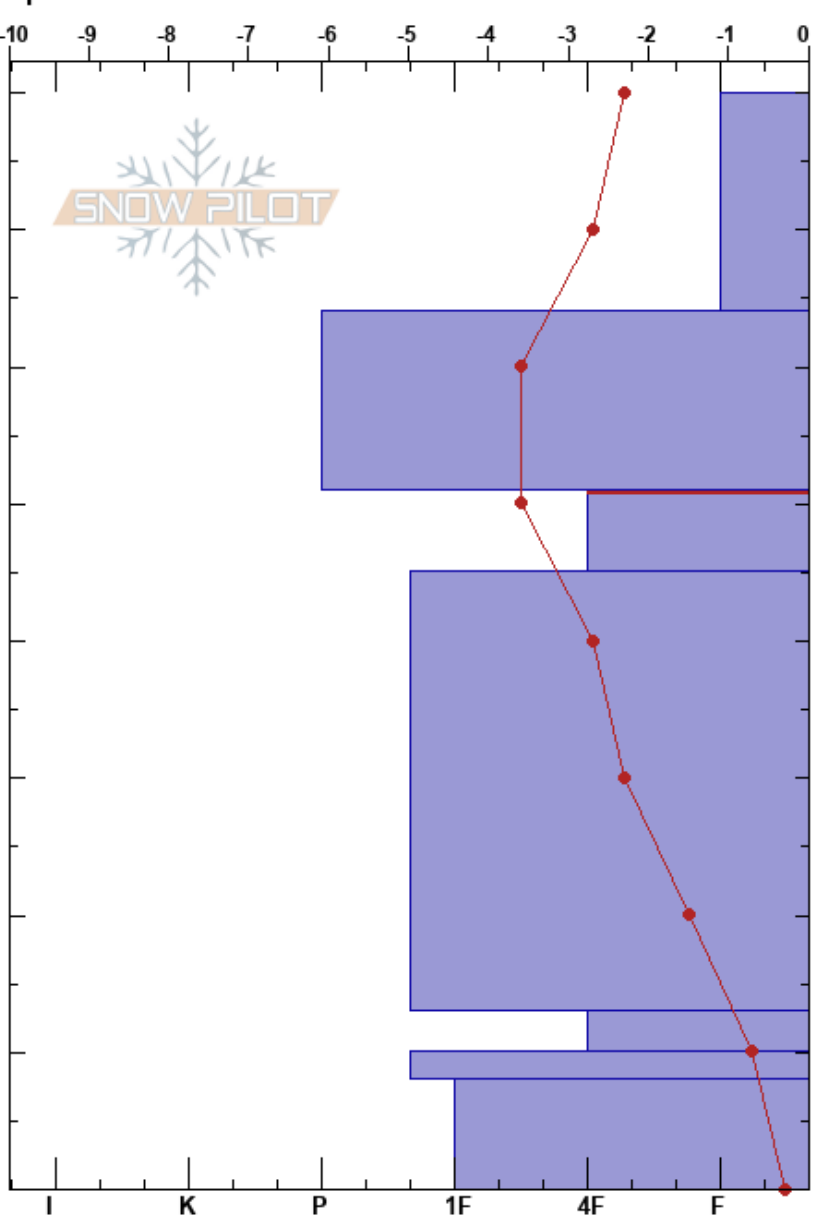

Cutler Ridge N 6980'  
 Central Wasatch  
 UT  
 Elevation: 6980 ft  
 Aspect: N  
 Specifics:

Dave Kelly  
 12/12/2023 - 11:00am  
 Co-ord: 41.38020N, -111.93056W  
 Slope Angle: 24°  
 Wind Loading:

Stability: Good  
 Air Temperature: -1.6°C  
 Sky Cover: CLR  
 Precipitation: NO  
 Wind: Calm

HS:80  
 51-45cm: Problematic layer

Form	Crystal		$\rho$ kg/m <sup>3</sup>	Stability tests & Layer comments
	Size	Moisture		
☐				
☐ (X)				
⊙⊙				
⊖				← ECTP17 @51cm
● (●)				
⊖				
⊙⊙		M		
⊖		M		

Notes: GCS-4