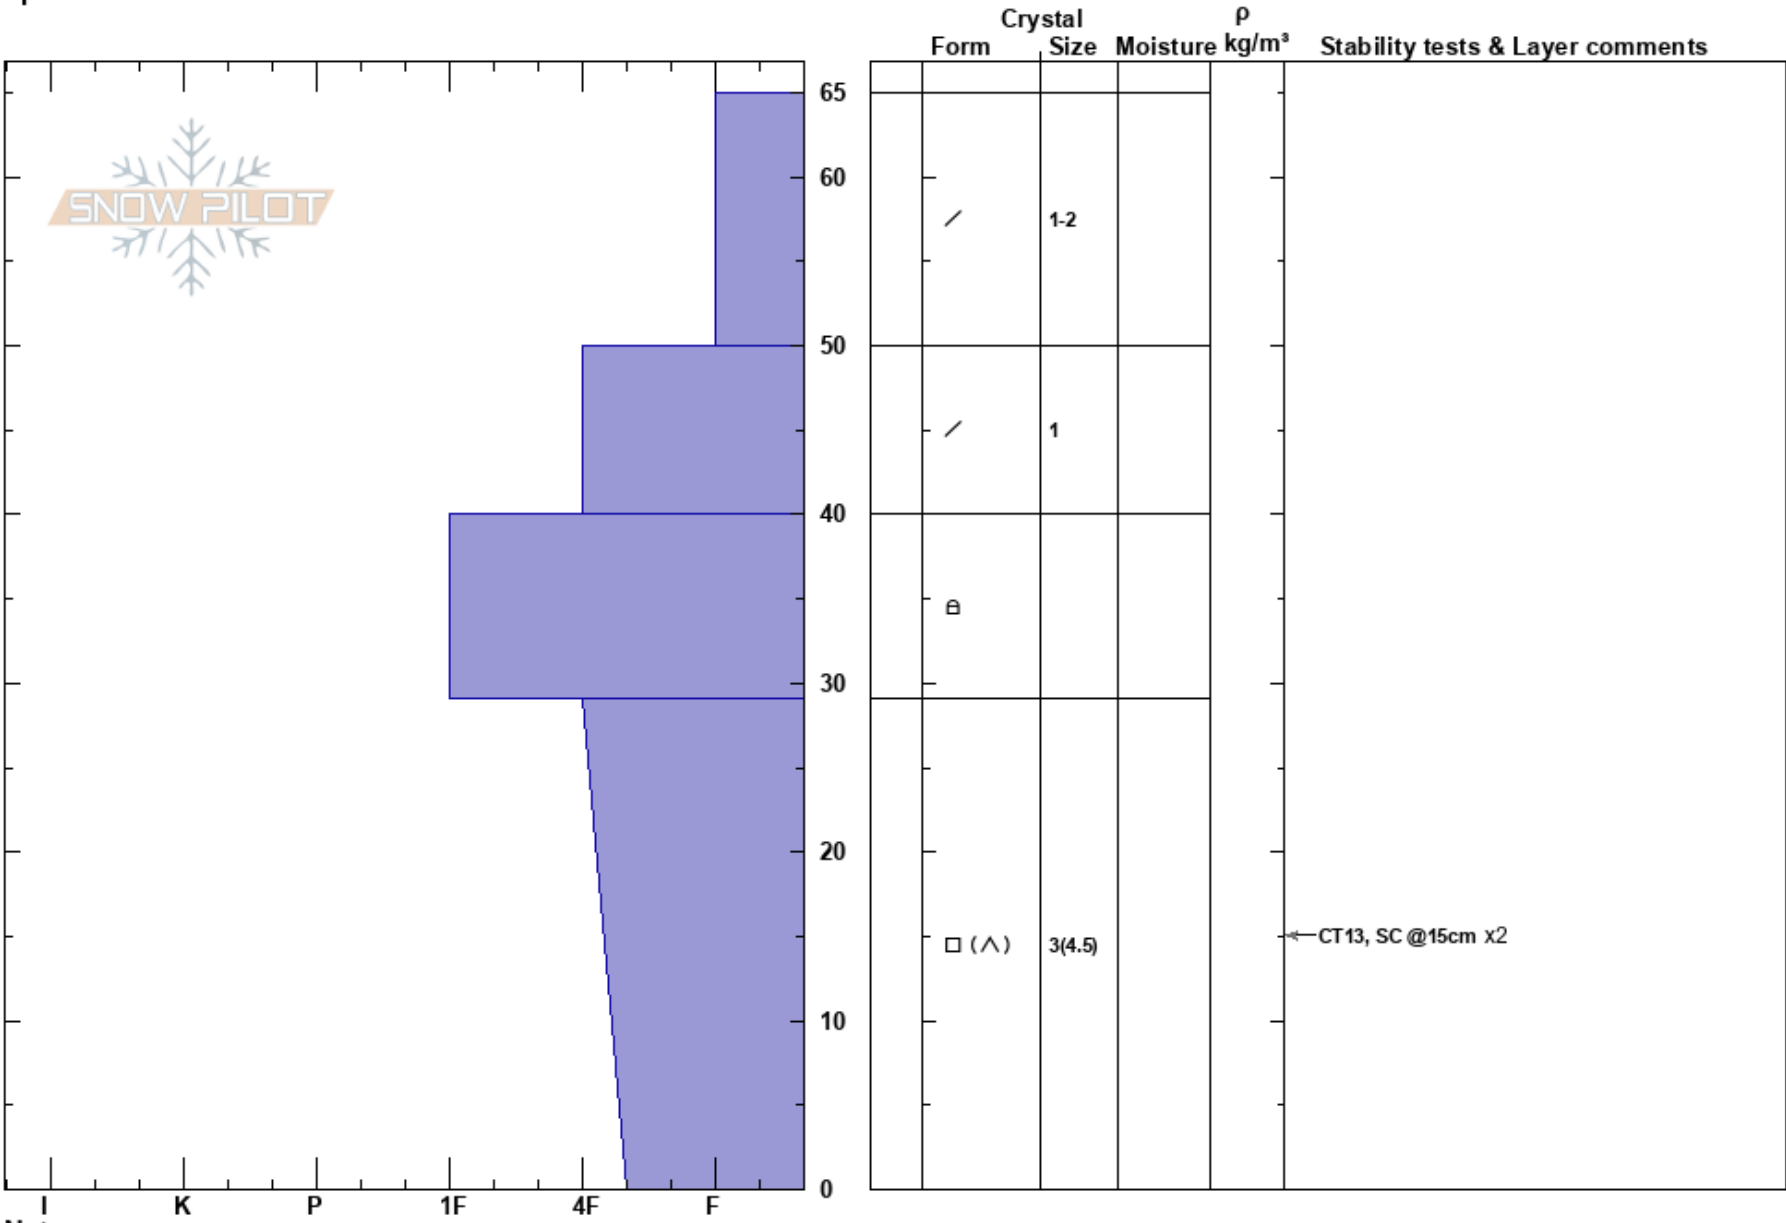

Dolomite Shoulder
 Banff, Yoho and Kootenay
 AB
 Elevation: 2280 m
 Aspect: S
 Specifics:

Banff Visitor Safety
 12/12/2023 - 11:50
 Co-ord: 51.65273N, -116.34251W
 Slope Angle: 15°
 Wind Loading: no

Stability: **HS:65**
 Air Temperature: -7°C **PF:60**
 Sky Cover: FEW **PS:30**
 Precipitation: NO
 Wind: Calm
 Layer Notes:
 29-0cm: Problematic layer