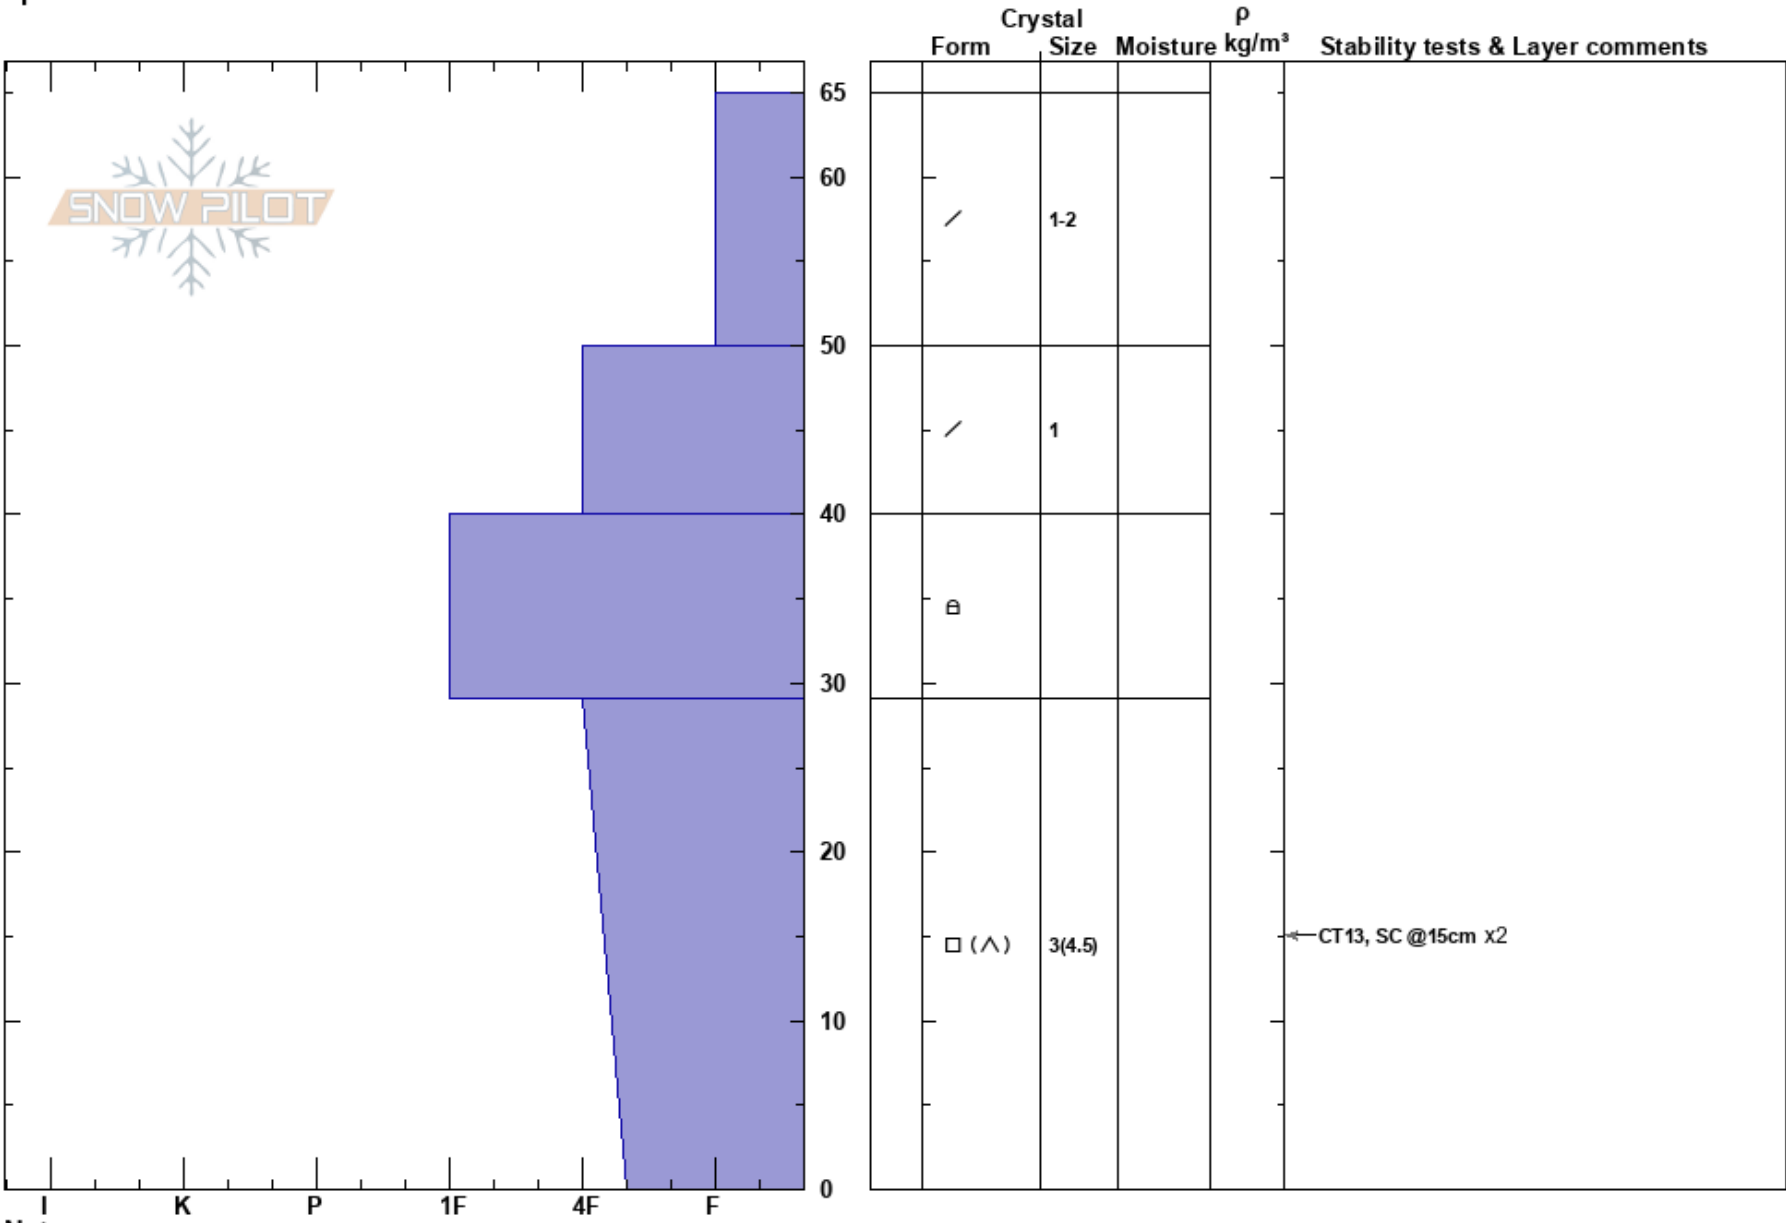

Dolomite Shoulder  
 Banff, Yoho and Kootenay  
 AB  
 Elevation: 2280 m  
 Aspect: S  
 Specifics:

Banff Visitor Safety  
 12/12/2023 - 11:50  
 Co-ord: 51.65273N, -116.34251W  
 Slope Angle: 15°  
 Wind Loading: no

Stability: **HS:65**  
 Air Temperature: -7°C **PF:60**  
 Sky Cover: FEW **PS:30**  
 Precipitation: NO  
 Wind: Calm  
 Layer Notes:  
 29-0cm: Problematic layer

Notes: