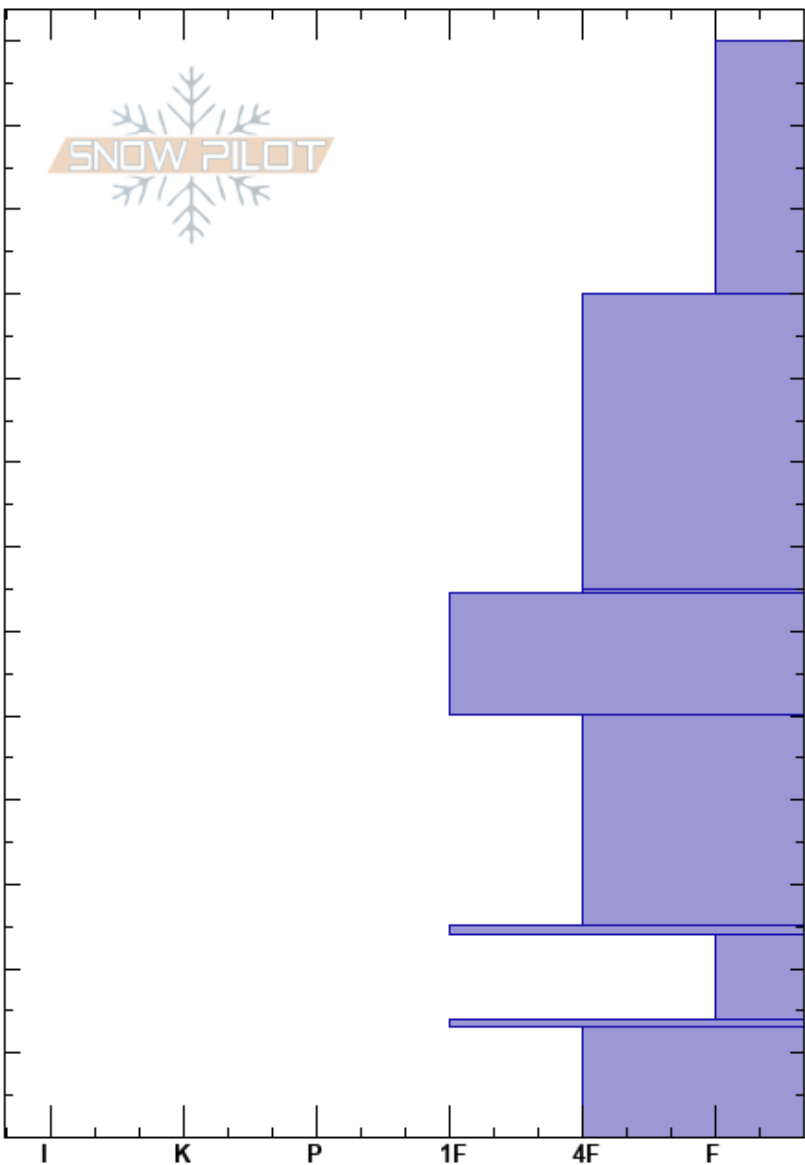

Martha Trees  
 Wasatch Range  
 UT  
 Elevation: 9900 ft  
 Aspect: 303°  
 Specifics:

Trevor Katz  
 12/12/2023 - 1:22pm  
 Co-ord: 40.58341N, -111.58902W  
 Slope Angle: 31°  
 Wind Loading: no

Stability:  
 Air Temperature:  
 Sky Cover: FEW  
 Precipitation: NO  
 Wind: Calm

HS:130  
 25-24cm: Deteriorating  
 14-13cm: Deteriorating

Height (cm)	Crystal		Moisture	$\rho$ kg/m <sup>3</sup>	Stability tests & Layer comments
	Form	Size			
130	/	1			
110-120	/	0.3-0.5			
80-100	•	0.3-0.5			
65-67	⊗	3-4			
55-57	•	0.3			
35-45	⊖	1			
25-27	⊗				25-24cm: Deteriorating
20-22	⊖	2			
14-16	⊗				14-13cm: Deteriorating
10-12	⊖	3			
0					ECTX